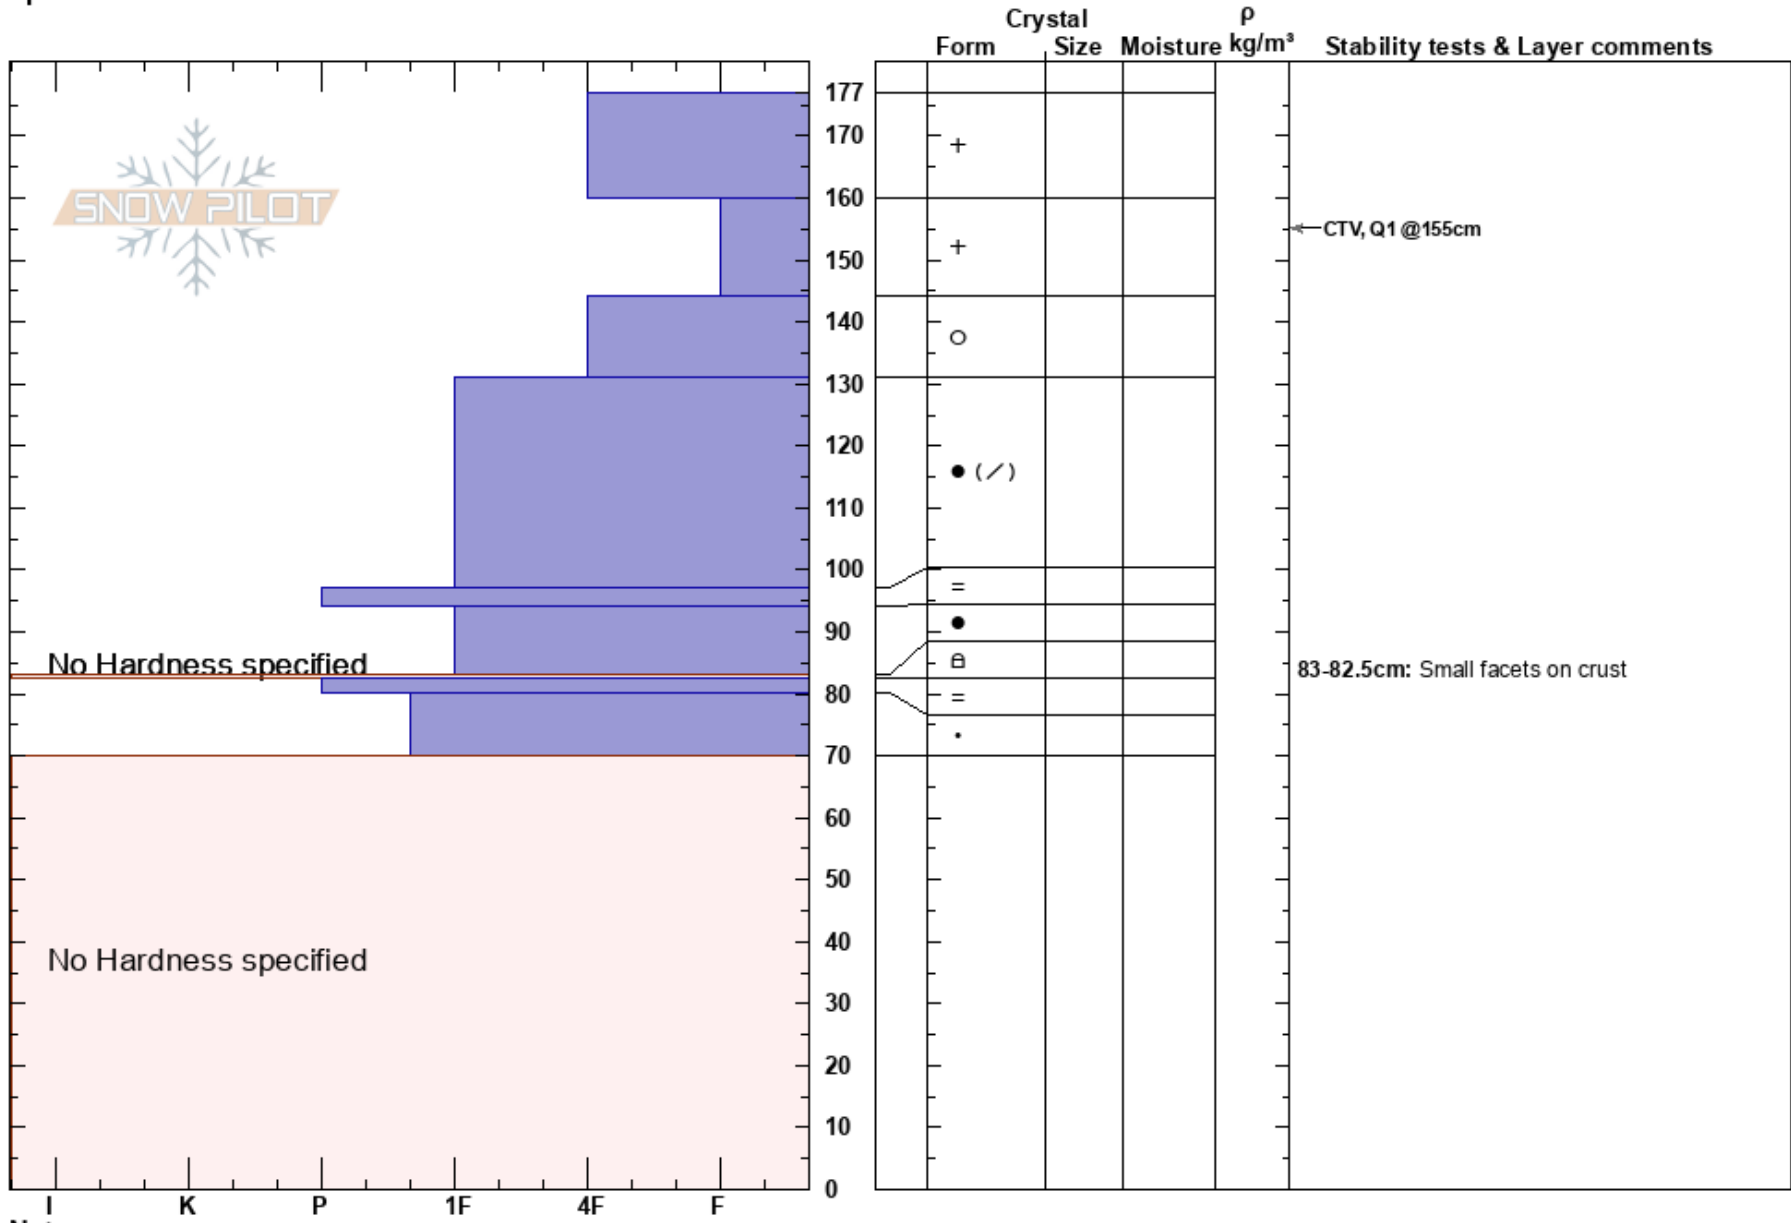

Andesite Mids
 Castle Peak Area
 CA
 Elevation: 7708 ft
 Aspect: NE
 Specifics:

Max Wittenberg
 12/14/2019 - 1:00pm
 Co-ord: 39.35061N, -120.36183E
 Slope Angle: 18°
 Wind Loading:

Stability:
 Air Temperature: -1°C
 Sky Cover: BKN
 Precipitation: NO
 Wind: SW Calm
 HS:177
 PF:40
 PS:25
 83-82.5cm: Small facets on crust