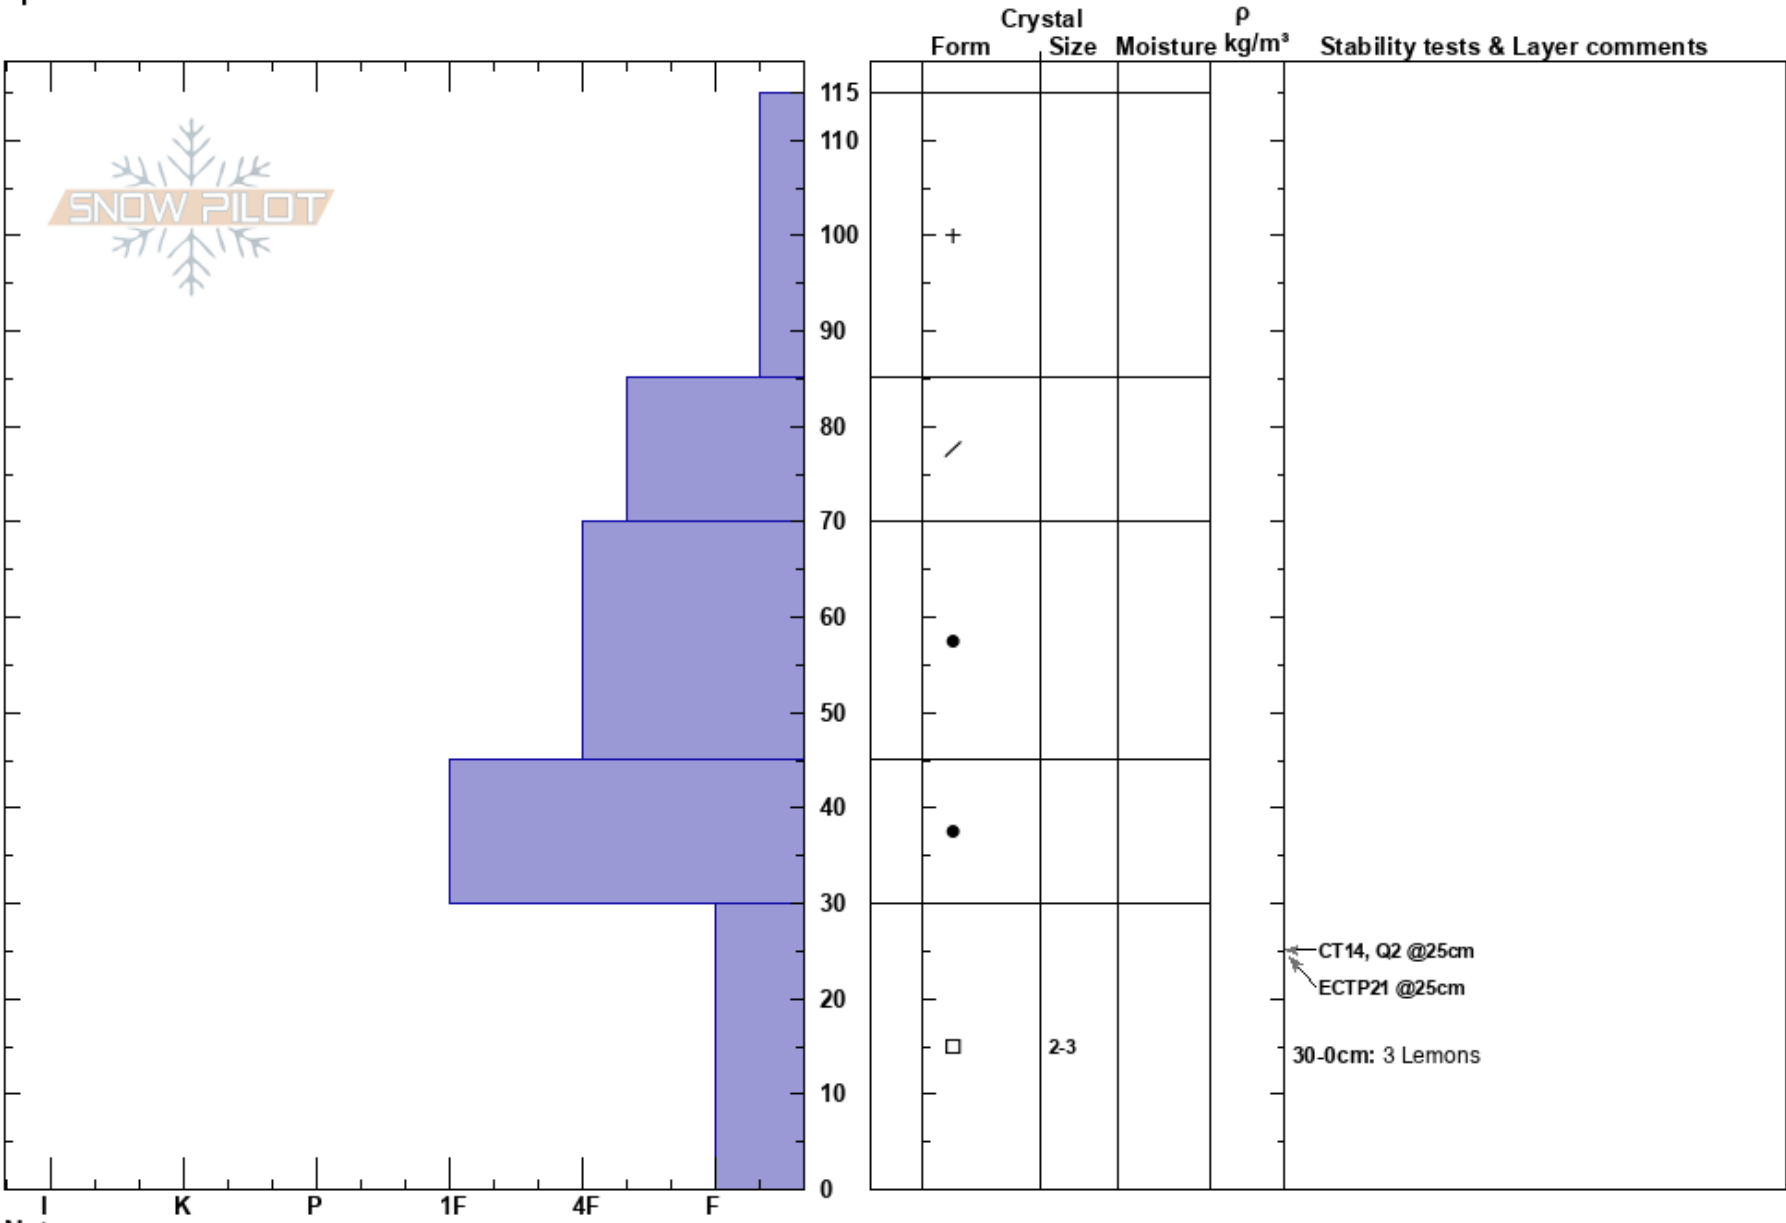

Chalk Creek - 20191214
 Uinta Range
 UT
 Elevation: 9586 ft
 Aspect: 345°
 Specifics:

Chad Brackelsberg
 12/14/2019 - 1:00pm
 Co-ord: 12T 495643W 4521387N
 Slope Angle: 15°
 Wind Loading: no

Stability:
 Air Temperature: 18°C
 Sky Cover: OVC
 Precipitation: S2
 Wind: NW Strong

HS:115
 PF:90
 PS:30

30-0cm: 3 Lemons
 30-0cm: Problematic layer

Notes: