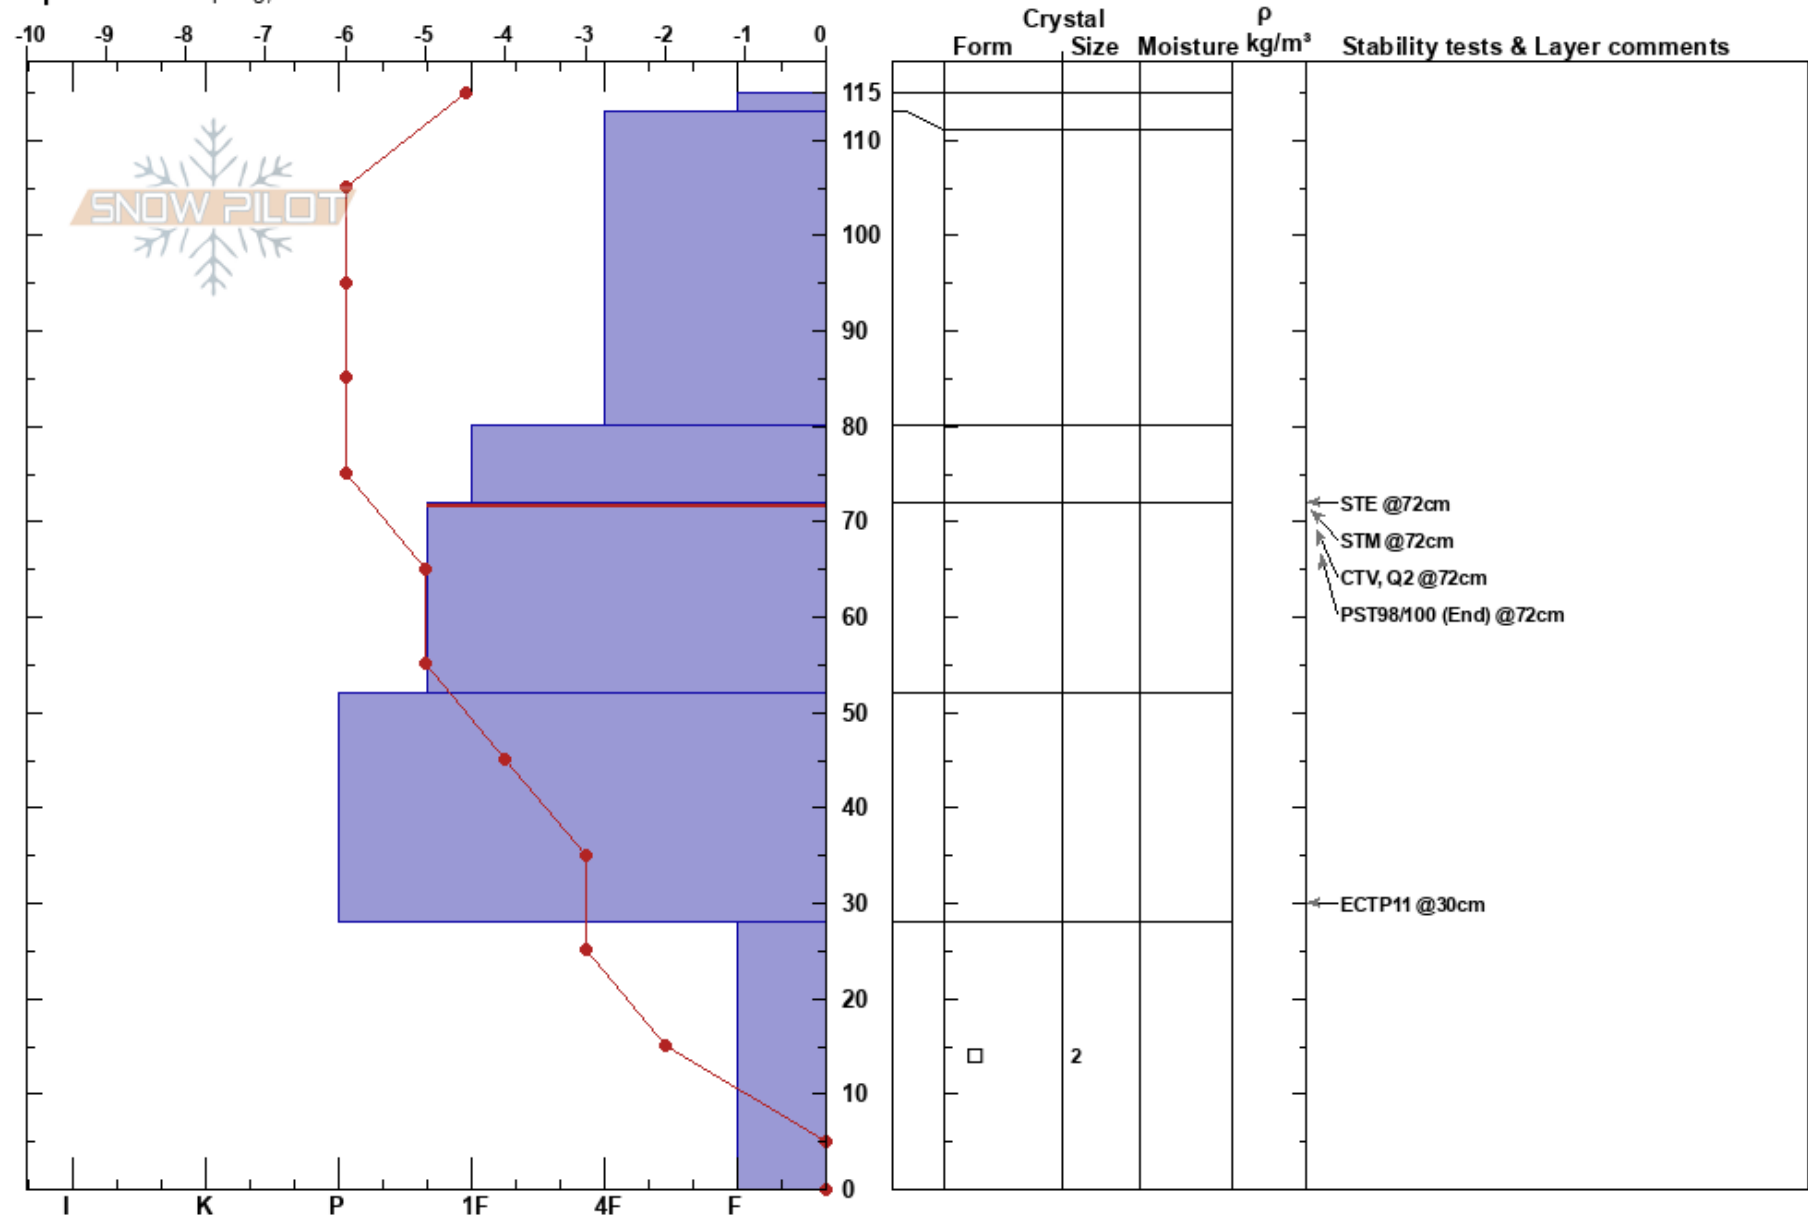

Deer Park Silverton
 San Juan Range
 CO
Elevation: 11650 ft
Aspect: 349°
Specifics: Collapsing, localized

Chris Johnson
 12/14/2019 - 12:50pm
Co-ord: 37.76796N, -107.62591W
Slope Angle: 19°
Wind Loading: no

Stability: HS:115
Air Temperature: -6°C
Sky Cover: OVC
Precipitation: S1
Wind: W Light Breeze
PF: 40
 72-52cm: Problematic layer

Notes: Second layer of concern is top portion of G-28 layer of facets