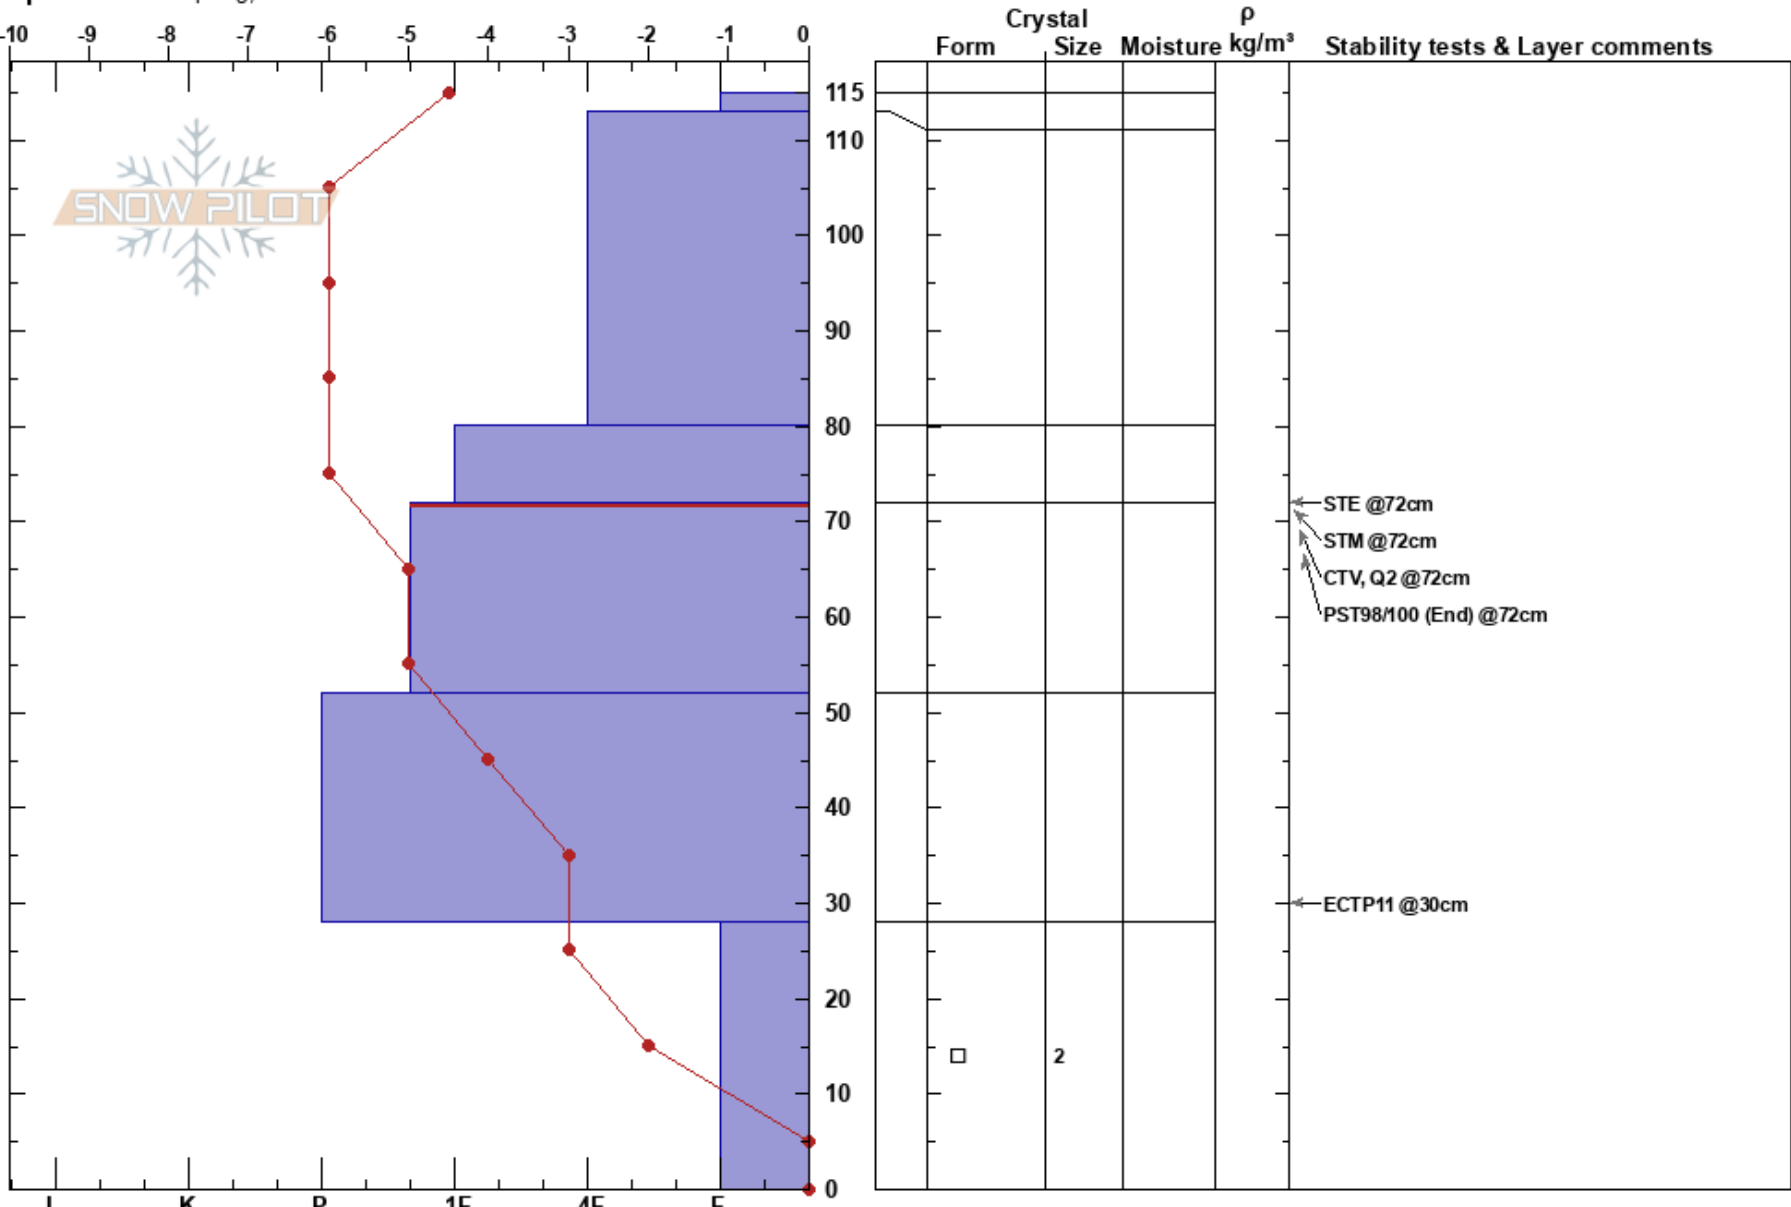

Deer Park Silverton
 San Juan Range
 CO
Elevation: 11650 ft
Aspect: 349°
Specifics: Collapsing, localizer

Chris Johnson
 12/14/2019 - 12:50pm
Co-ord: 37.76796N, -107.62591W
Slope Angle: 19°
Wind Loading: no

Stability: **HS:**115 **Layer Notes:**
Air Temperature: -6°C **PF:**40 72-52cm:Problematic layer
Sky Cover: OVC
Precipitation: S1
Wind: W Light Breeze

Notes: Second layer of concern is top portion of G-28 layer of facets