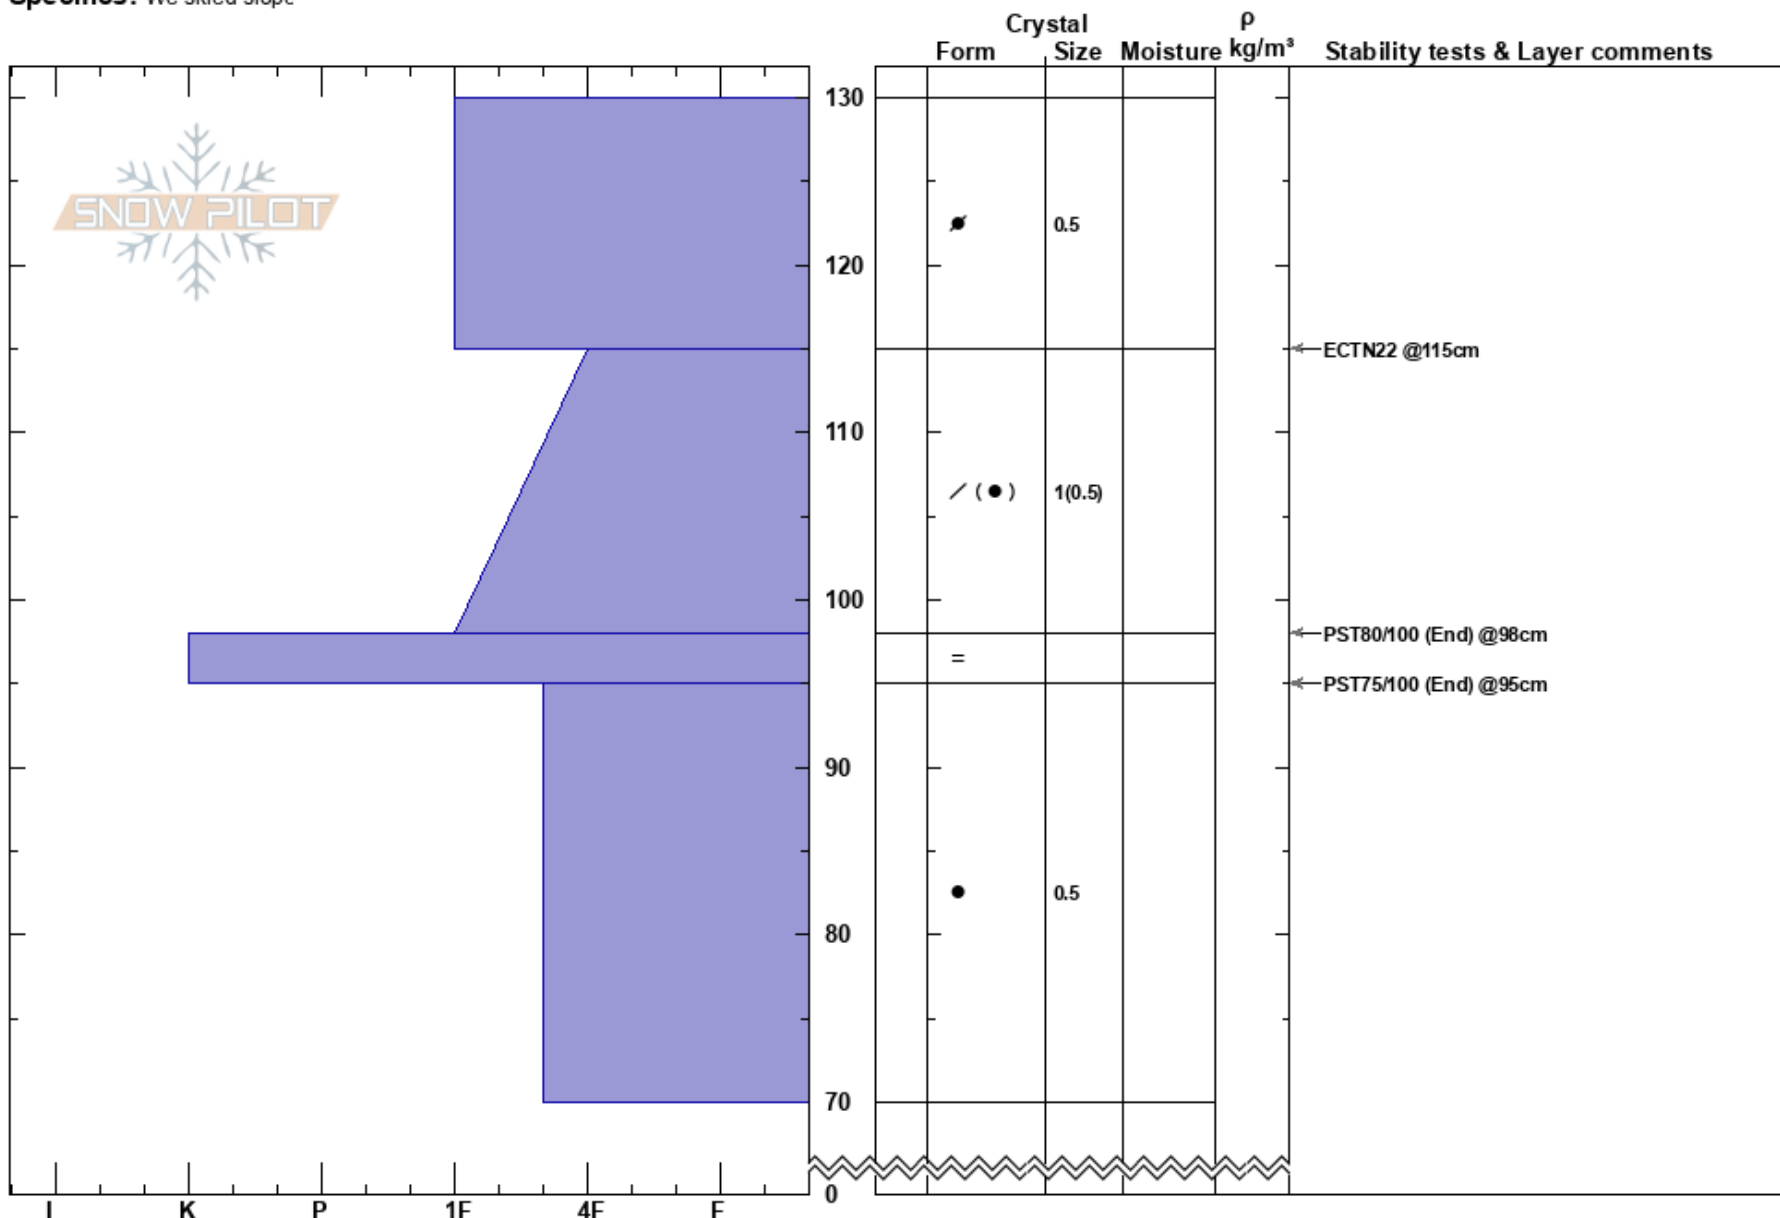

Hidden Peak
 Central Sierra
 CA
Elevation: 9100 ft
Aspect: 29°
Specifics: We skied slope

Brandon Schwartz
 12/14/2019 - 11:45am
Co-ord: 38.97583N, -120.12495W
Slope Angle: 36°
Wind Loading: previous

Stability: Good **HS:**130
Air Temperature: **PF:**45
Sky Cover: FEW **PS:** 5
Precipitation: NO
Wind: SW Light Breeze

Layer Notes:

Notes: Testpit dug to look at surface wind slab and buried Dec 12 rain crust. No sign of faceting above or below rain crust. Pit dug along summit ridge in open terrain.