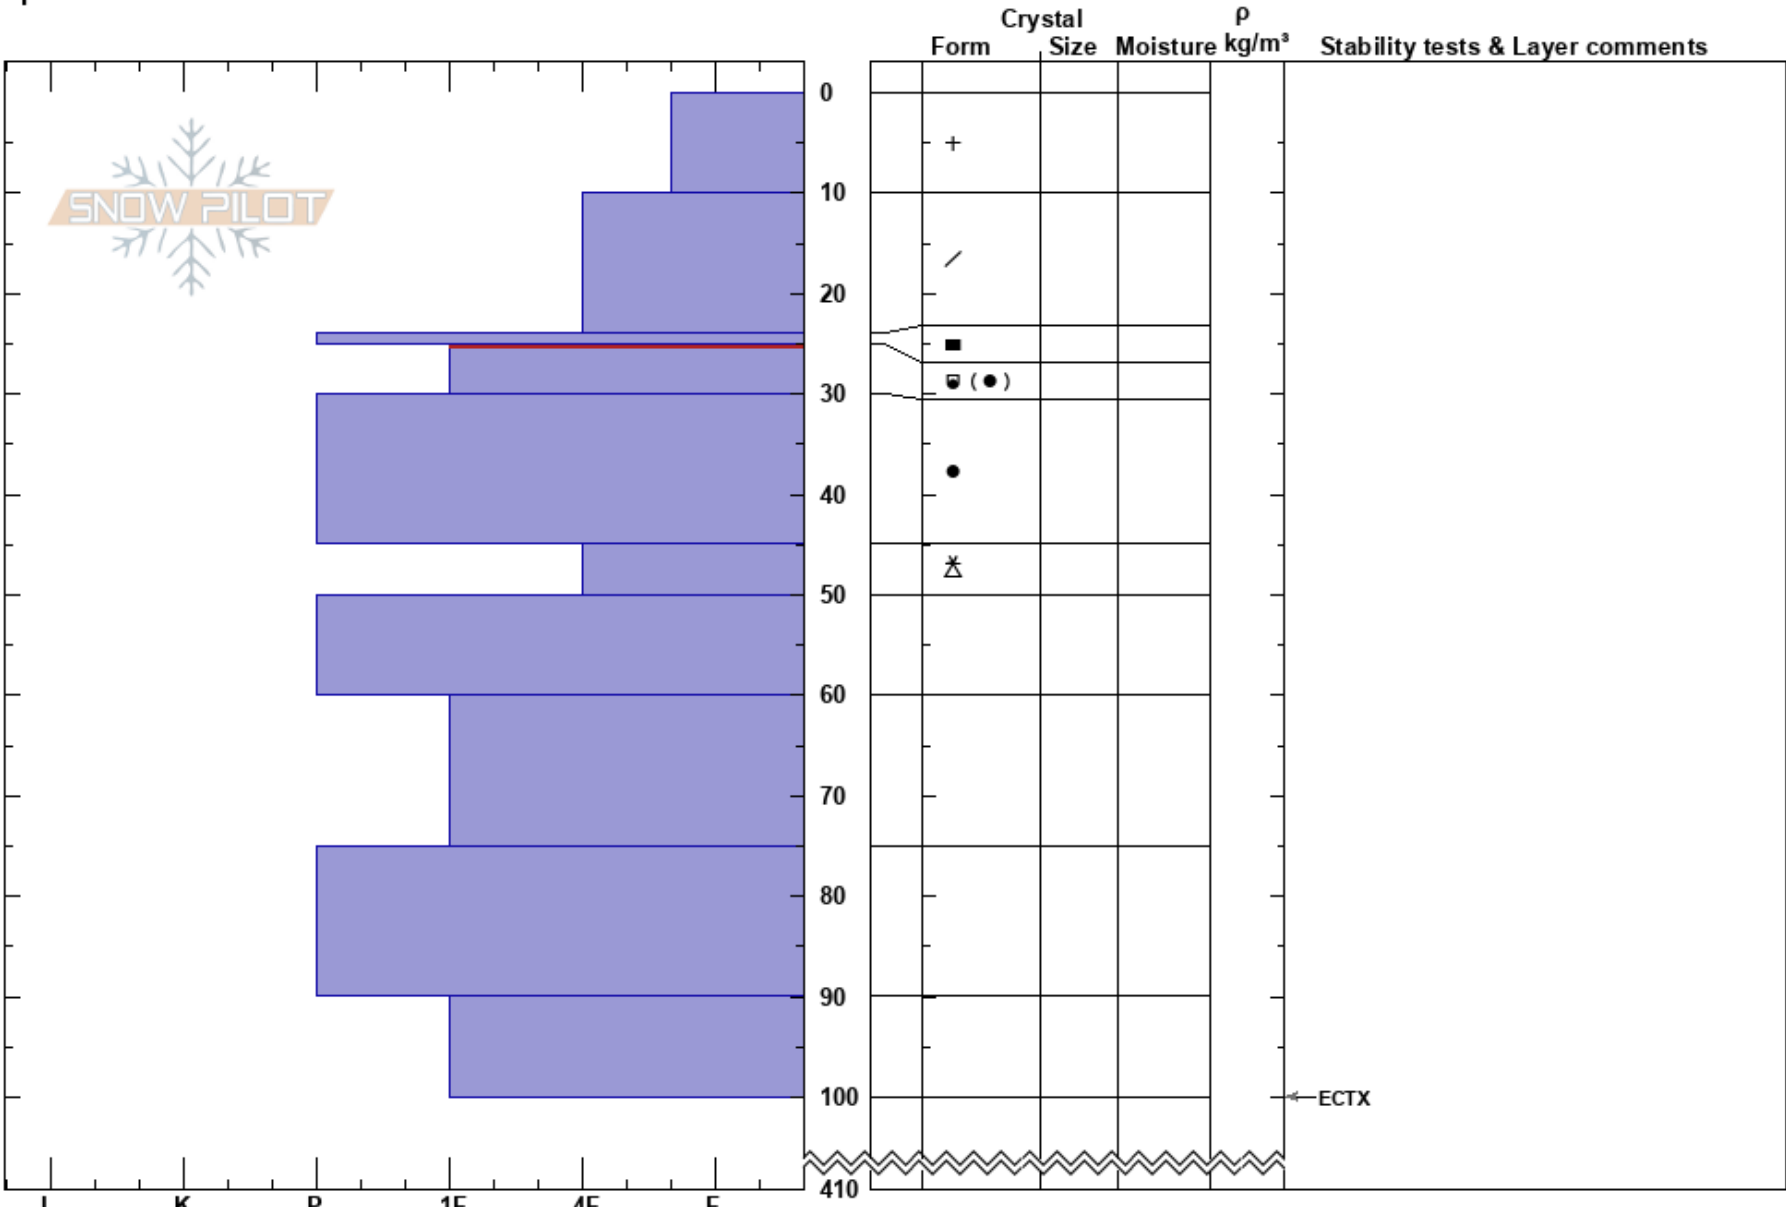

Smith & Morehouse
 Uinta Range
 UT
 Elevation: 9800 ft
 Aspect: 350°
 Specifics:

Andrew Paradis
 02/12/2017 - 2:15pm
 Co-ord:
 Slope Angle: 31°
 Wind Loading:

Stability:
 Air Temperature:
 Sky Cover: CLR
 Precipitation: NO
 Wind: Calm

HS:410
 PF:20 25-30cm:Problematic layer

Notes: