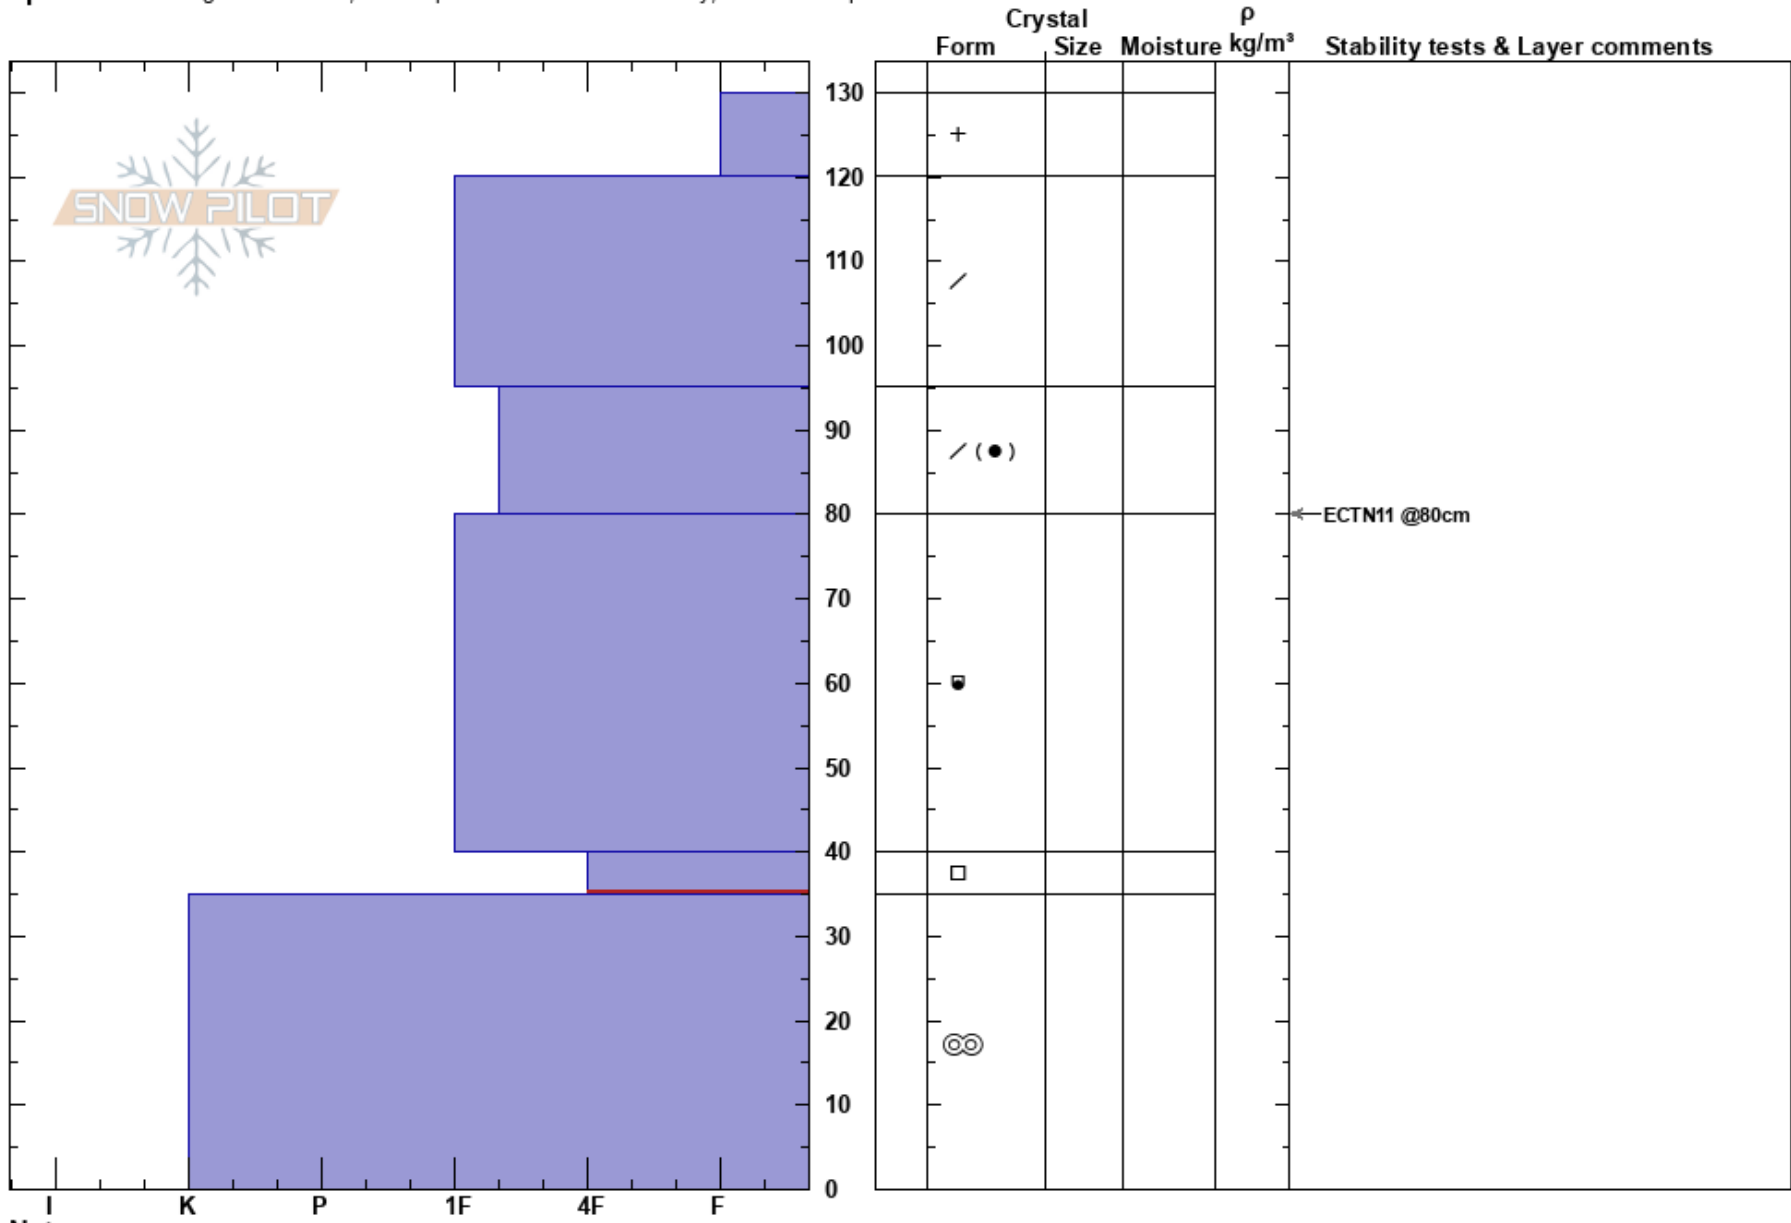

R-Bowl
Teton Range
WY
Elevation: 10283 ft
Aspect:

Mike Rheam
12/14/2019 - 12:00pm
Co-ord: 43.59584N, -110.87196W
Slope Angle: 35°
Wind Loading: previous

Stability:
Air Temperature: 20°F
Sky Cover: OVC
Precipitation: S1
Wind: SW Light Breeze
HS:130
PF:40 40-35cm:Problematic layer
PS:20

Specifics: Pit dug in a Ski Area; Pit is representative of backcountry; We skied slope

Notes: High in bowl, where early season melt-freeze layer exists.