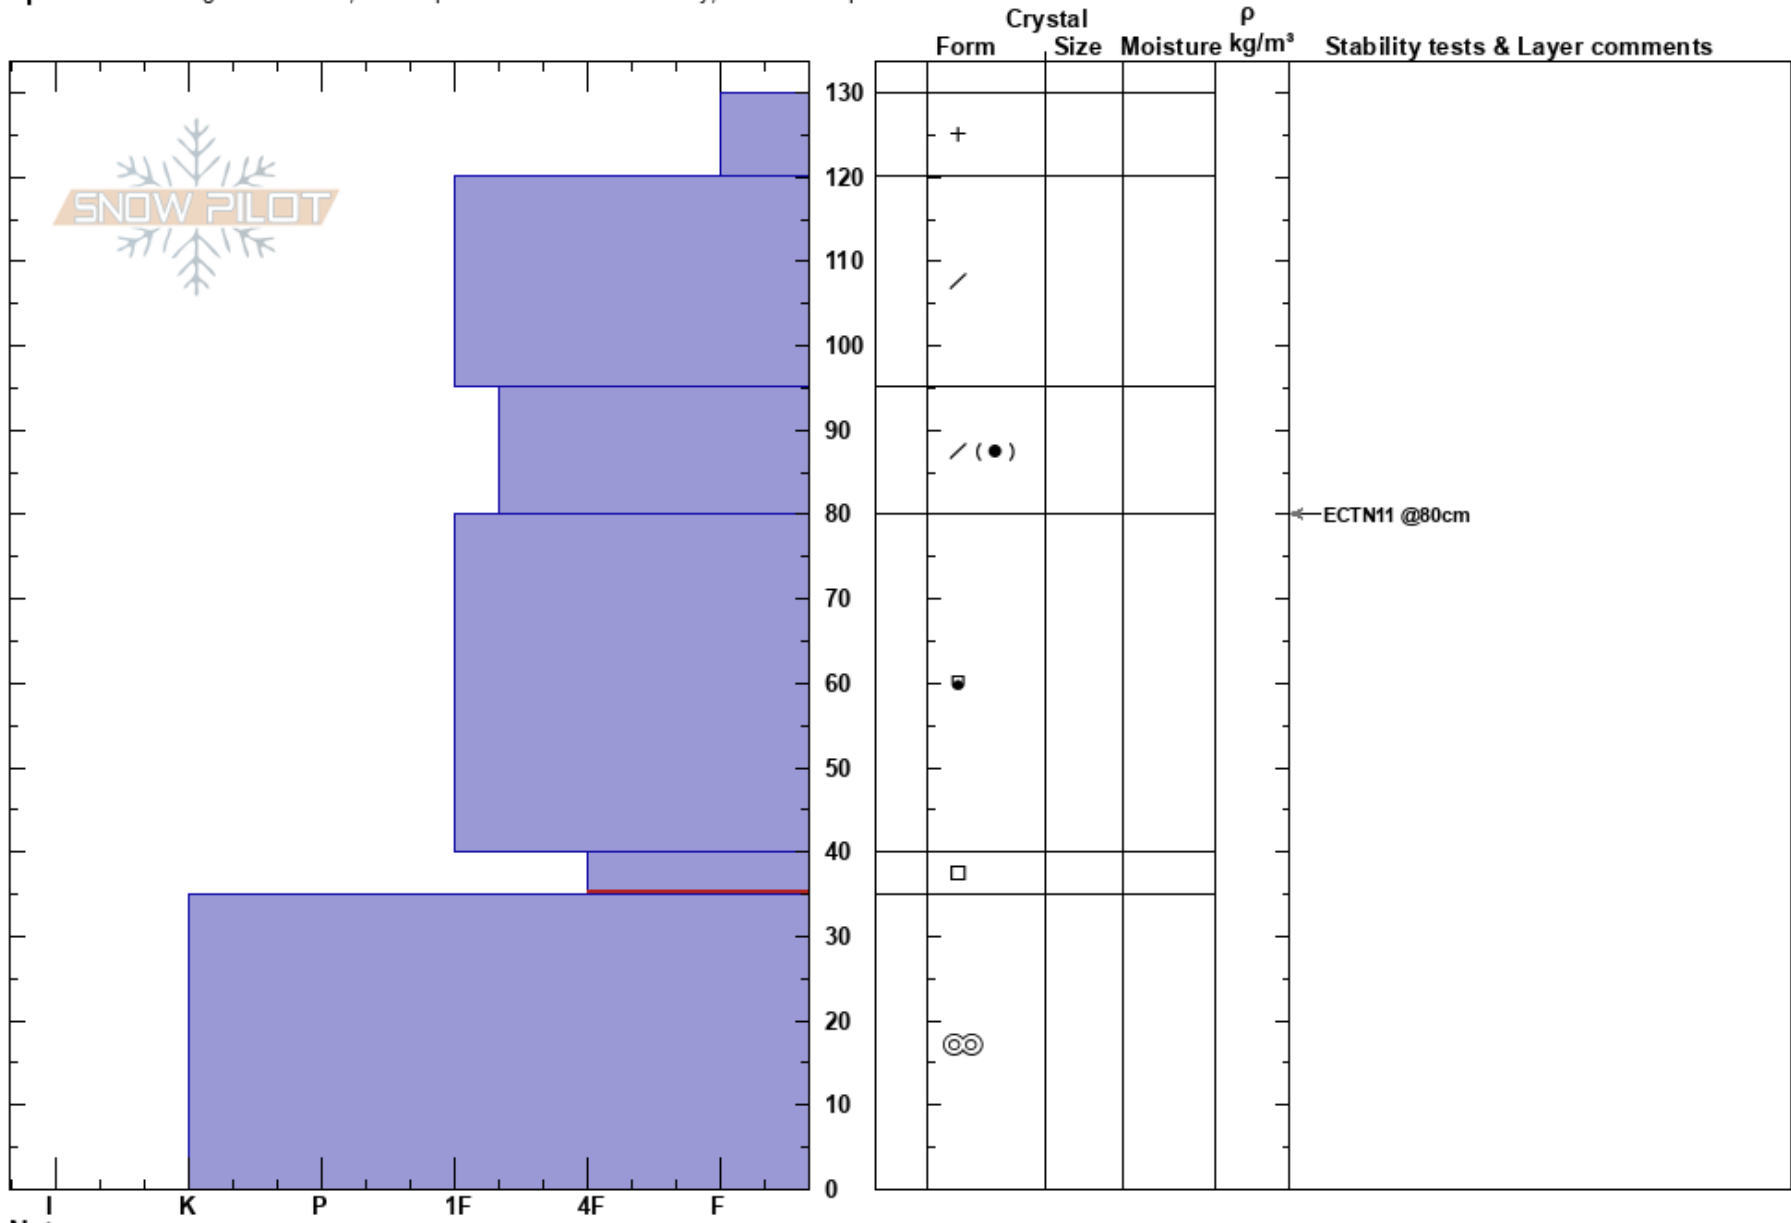

R-Bowl  
Teton Range  
WY  
Elevation: 10283 ft  
Aspect:

Mike Rheam  
12/14/2019 - 12:00pm  
Co-ord: 43.59584N, -110.87196W  
Slope Angle: 35°  
Wind Loading: previous

Stability:  
Air Temperature: 20°F  
Sky Cover: OVC  
Precipitation: S1  
Wind: SW Light Breeze  
HS:130  
PF:40 40-35cm:Problematic layer  
PS:20

Specifics: Pit dug in a Ski Area; Pit is representative of backcountry; We skied slope

Notes: High in bowl, where early season melt-freeze layer exists.