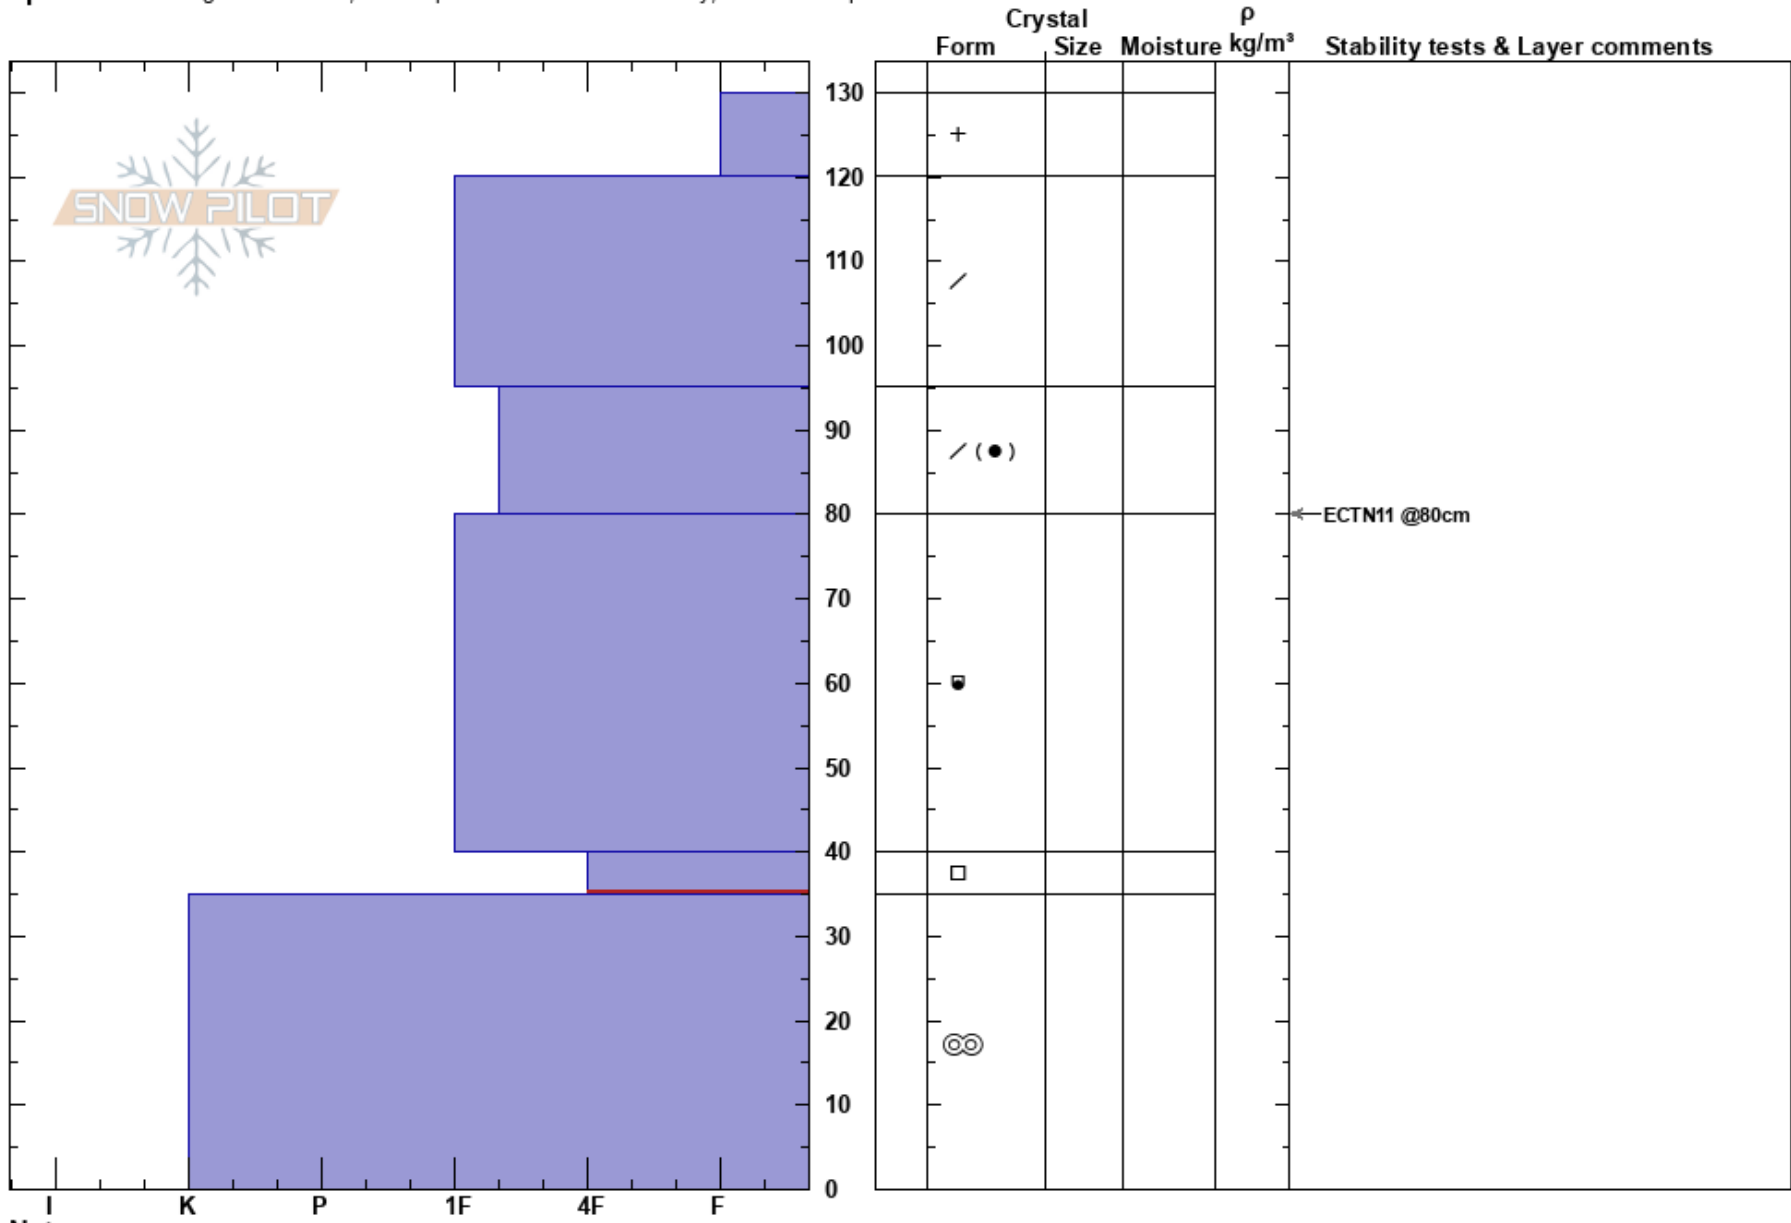

R-Bowl
 Teton Range
 WY
 Elevation: 10283 ft
 Aspect:

Mike Rheam
 12/14/2019 - 12:00pm
 Co-ord: 43.59584N, -110.87196W
 Slope Angle: 35°
 Wind Loading: previous

Stability:
 Air Temperature: 20°F
 Sky Cover: OVC
 Precipitation: S1
 Wind: SW Light Breeze
 HS:130
 PF:40
 PS:20
 40-35cm:Problematic layer

Specifics: Pit dug in a Ski Area; Pit is representative of backcountry; We skied slope

Notes: High in bowl, where early season melt-freeze layer exists.