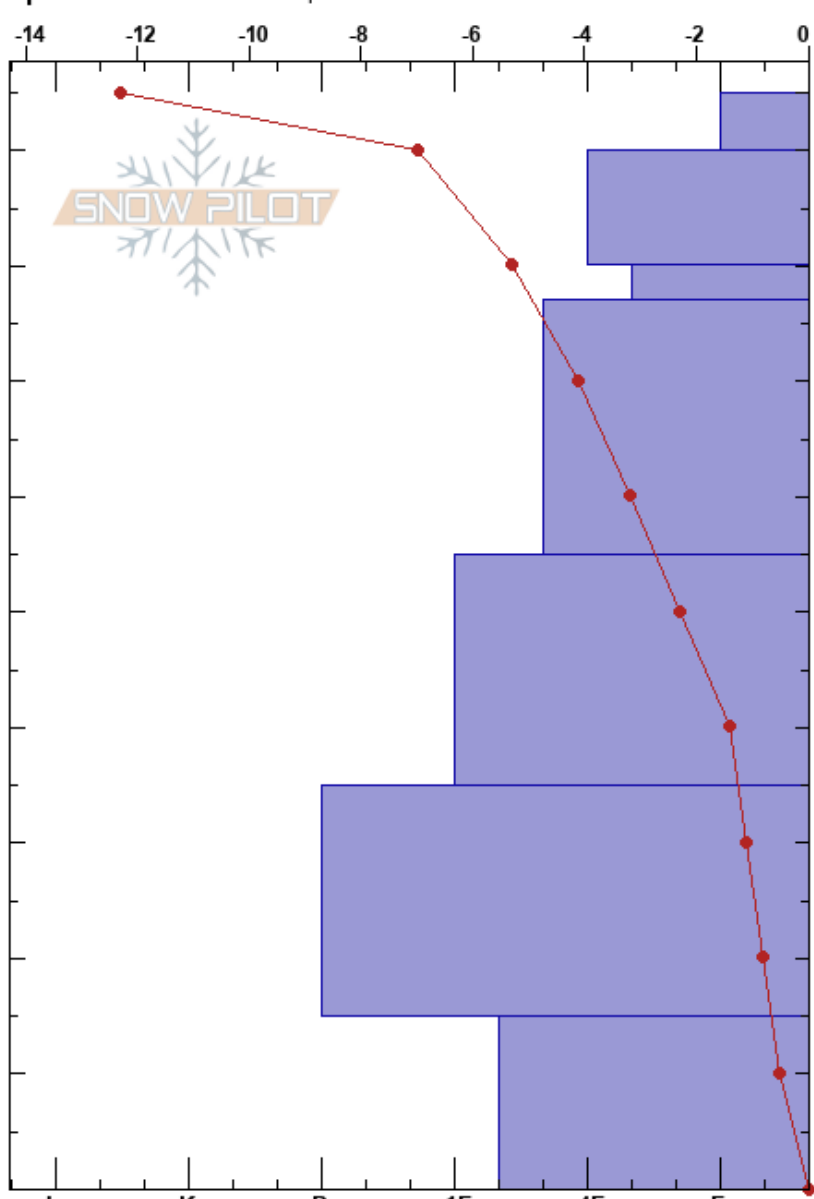

Лужба-Медвежья (S)

Andrey Volkovitskiy

Stability:

HS:95

Layer Notes:

Luzhba

13/12/2019 - 10:10

Air Temperature: -10.5°C PF:70

Russia

Co-ord: 53.67065N, 88.86838E

Sky Cover: SCT

Elevation: 740 m

Slope Angle: 29°

Precipitation: NO

Aspect: S

Wind Loading:

Wind: Calm

Specifics: Ski tracks on slope

Form	Crystal		Moisture	ρ kg/m ³	Stability tests & Layer comments
	Size				
/			D		
/ (•)			D		
/ (•)			D		
/ (•)			D		
•			D		
•			D		
^			D		

Notes: Forest meadow