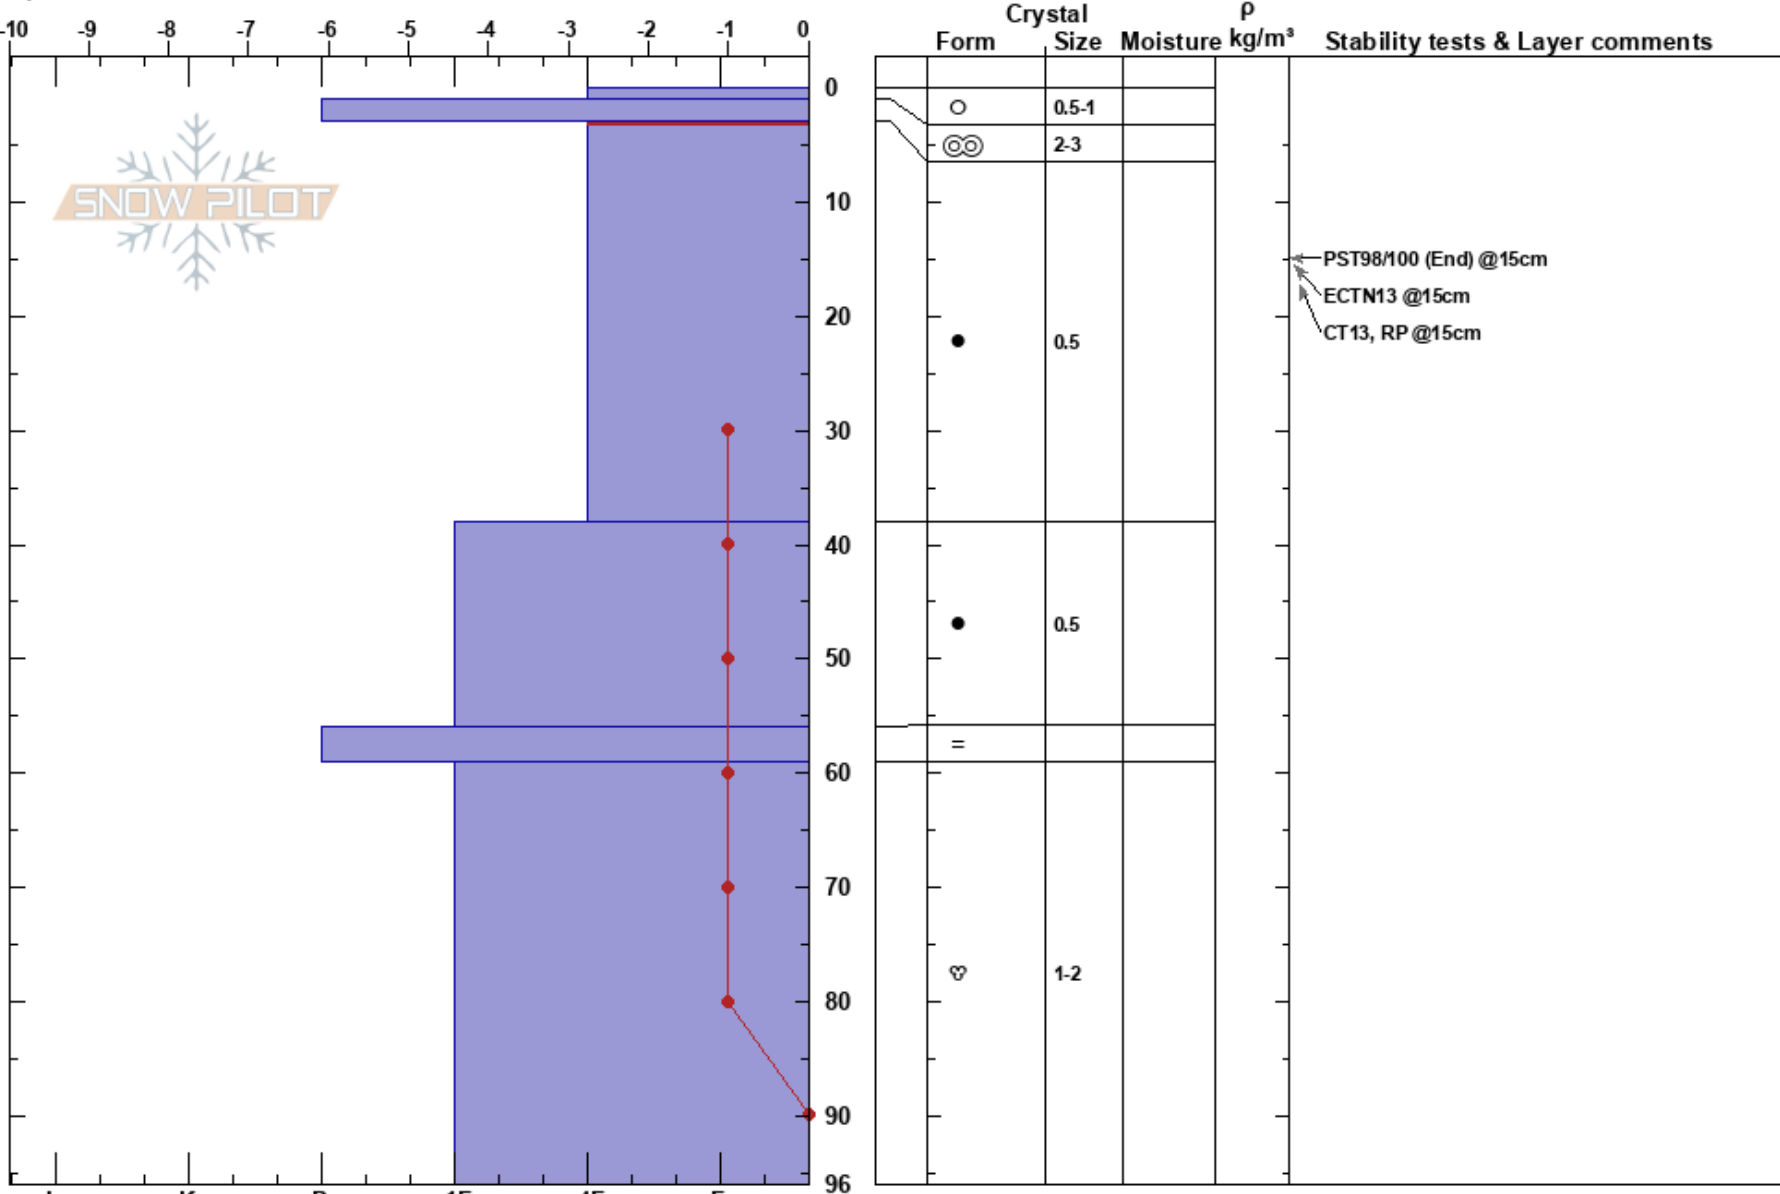

Apple Bonkers  
 Central Sierra  
 CA  
**Elevation:** 8280 ft  
**Aspect:** 168°

Brandon Schwartz  
 02/12/2017 - 1:30pm  
**Co-ord:** 38.48369N, -120.04731W  
**Slope Angle:** 19°  
**Wind Loading:** previous

**Stability:** Good  
**Air Temperature:**  
**Sky Cover:** FEW  
**Precipitation:** NO  
**Wind:** NE Moderate

**PS:** 5  
**Layer Notes:**  
 3-38cm: Problematic layer

**Specifics:** Recent avalanche activity on different slopes; Ski tracks on slope; We skied slope

**Notes:** Pit dug in near treeline terrain. HS>4m.