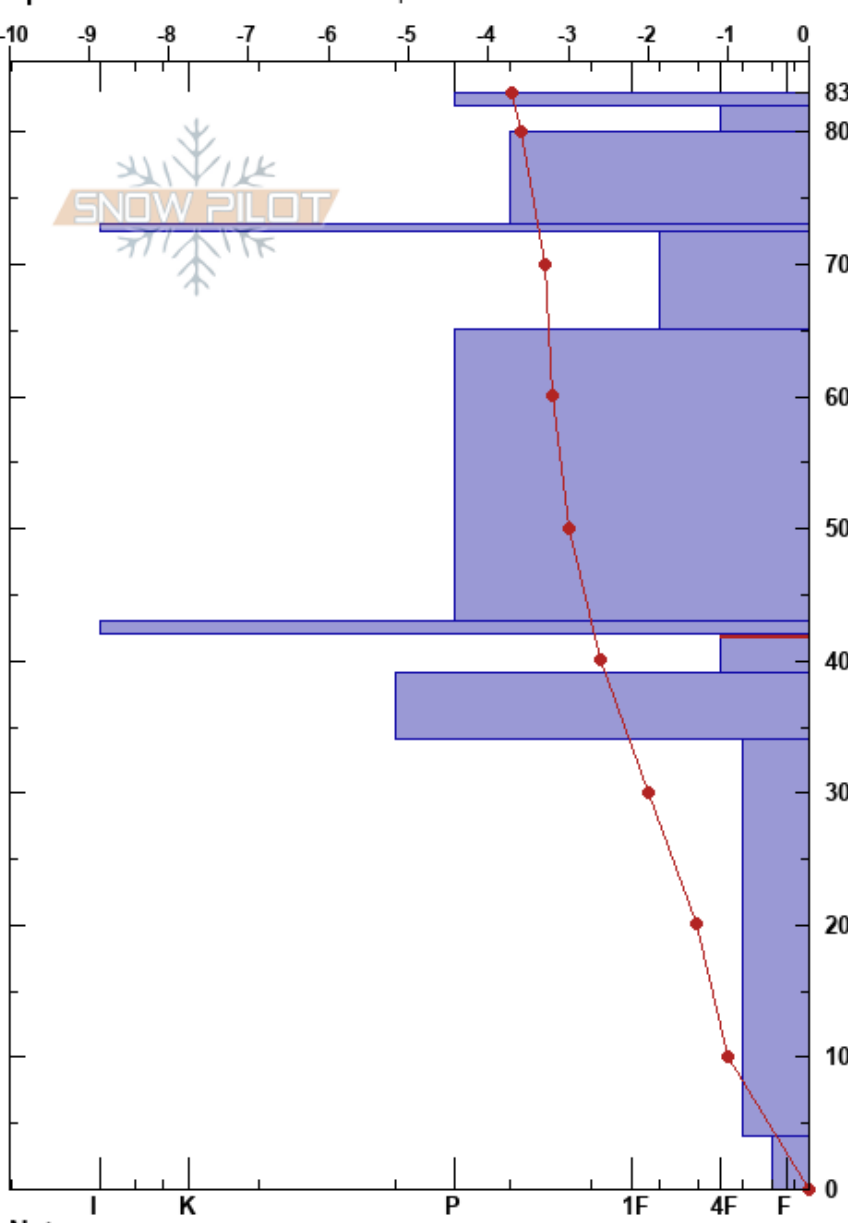

Kukisvumchoor West
 Khibiny mountains
 Russia
Elevation: 538 m
Aspect: NW
Specifics: Snowmobile tracks on slope

Mikhail Ryabchikov
 14/12/2019 - 13:30
Co-ord: 528501E 7506117N
Slope Angle: 25°
Wind Loading: yes

Stability: Good
Air Temperature: -3.1°C
Sky Cover: X
Precipitation: S-1
Wind: S Light Breeze

HS:83
PF:35
PS: 1
Layer Notes:
 42-39cm: Problematic layer
 39-34cm: смерзшиеся

Form	Crystal		Moisture	ρ kg/m³	Stability tests & Layer comments
	Size				
•	0.1		D		
∕ (∅)	0.5(0.5)		D		
•	0.3		D		
■ (∇)			D		
● (∕)	0.5(1)		D		
●	0.3-0.5		D		← CT10, RP @66cm
■			D		
□	(1)		D		← CT16, SC @42cm
□ (∅)	1(1)		D		39-34cm: смерзшиеся
□	2-2.5		D		
∧	2-4		D		← CT23, BRK @2cm