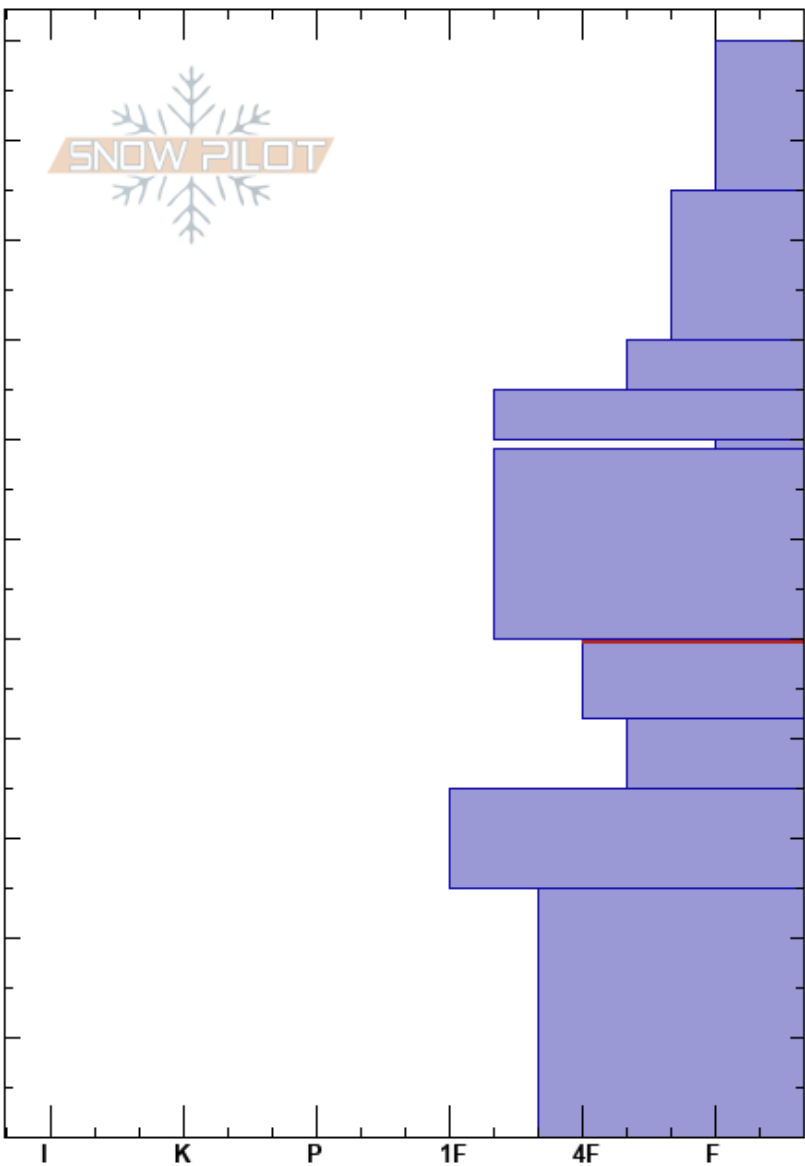

Sunlight Ridge
 Madison Range-S
 MT
 Elevation: 9430 ft
 Aspect: 93°
 Specifics: Cracking; Snowmobile tracks on slope; We snowmobiled slope

Andrew Schauer
 12/13/2019 - 12:30pm
 Co-ord: 44.96667N, -111.31030W
 Slope Angle: 20°
 Wind Loading: previous

Stability: Poor
 Air Temperature:
 Sky Cover: BKN
 Precipitation: S-1
 Wind: S Light Breeze

HS:110
 Layer Notes:
 50-42cm: Problematic layer

Height (cm)	Crystal		ρ kg/m ³	Stability tests & Layer comments
	Form	Size		
110				
100	+			
90	/			
80	/			
70	V	4-6		← ECTP12 @69cm ← ECTP16 @69cm
60	•			
50	□	2		← ECTP22 @50cm ← ECTP23 @50cm
40	□	2-3		
30	⊖	2		
20	⊖	2-3		
10				
0				