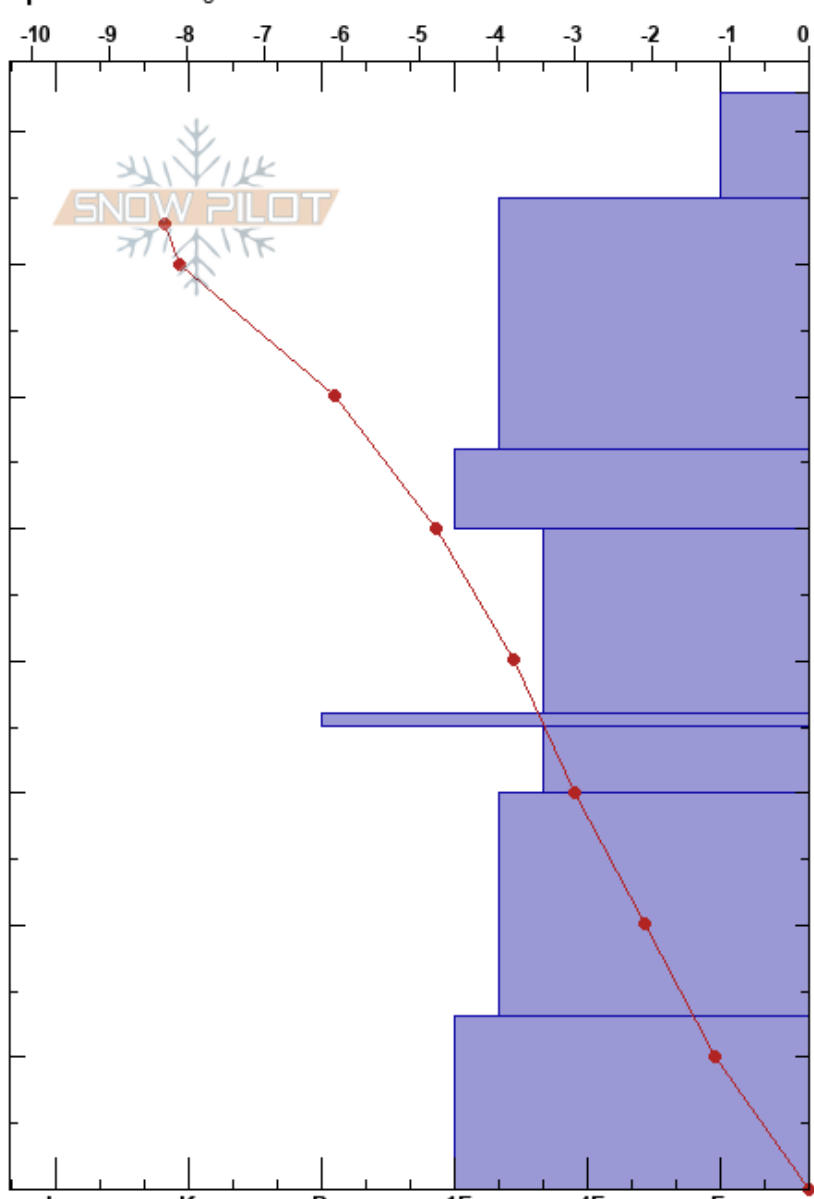

Sunshine shot plot Banff Visitor Safety
 Banff, Yoho and Kootenay 13/12/2019 - 12:00
 AB
 Elevation: 2140 m Co-ord:
 Aspect: Slope Angle: 0°
 Wind Loading:
 Specifics: Pit dug in a Ski Area

Stability: HS:83
 Air Temperature: -9°C PF:75
 Sky Cover: FEW
 Precipitation: NO
 Wind: Calm

Layer Notes:

Form	Crystal		ρ kg/m ³	Stability tests & Layer comments
	Size	Moisture		
+ (/)	2(1)	D		
/ (□)	1(1)	D		
□	1-1.5	D		
□	2	D		
⊙ ⊙				
□	2-3	D		
□	3-4	D		
^	3-5	D		

Notes:

CTN x2