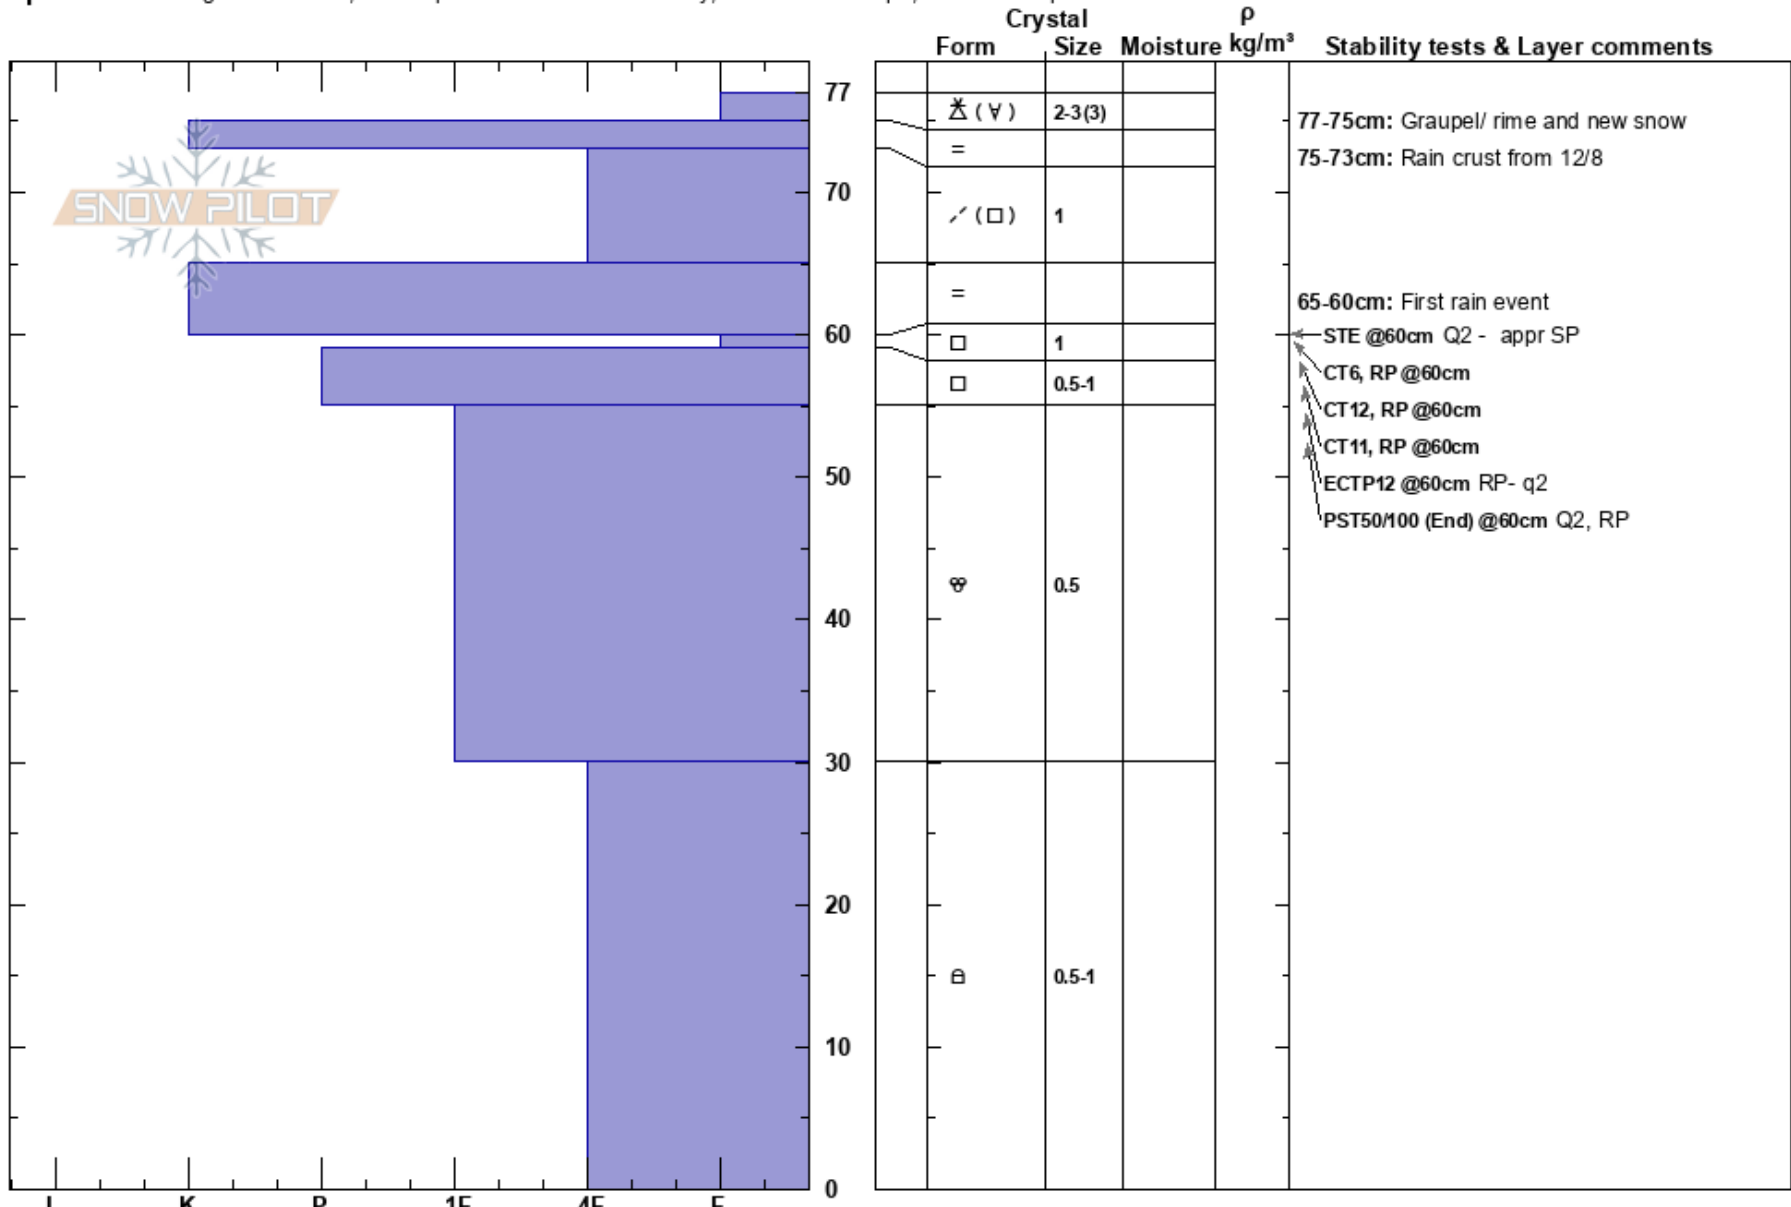

AZSB- Tips  
 Kachina Peaks  
 AZ  
 Elevation: 11721 ft  
 Aspect:

Tanner Porter  
 12/13/2019 - 12:00pm  
 Co-ord: 35.32766N, -111.68118E  
 Slope Angle: 34°  
 Wind Loading: no

Stability:  
 Air Temperature:  
 Sky Cover: CLR  
 Precipitation: NO  
 Wind: Calm

HS:77  
 PF:15  
 PS:0  
 Layer Notes:  
 77-75cm: Graupel/ rime and new snow  
 75-73cm: Rain crust from 12/8  
 65-60cm: First rain event  
 60-59cm: Problematic layer

Specifics: Pit dug in a Ski Area; Pit is representative of backcountry; Ski tracks on slope; We skied slope

Notes: Pit dug skier's left of tips. T Porter H. Hagerty