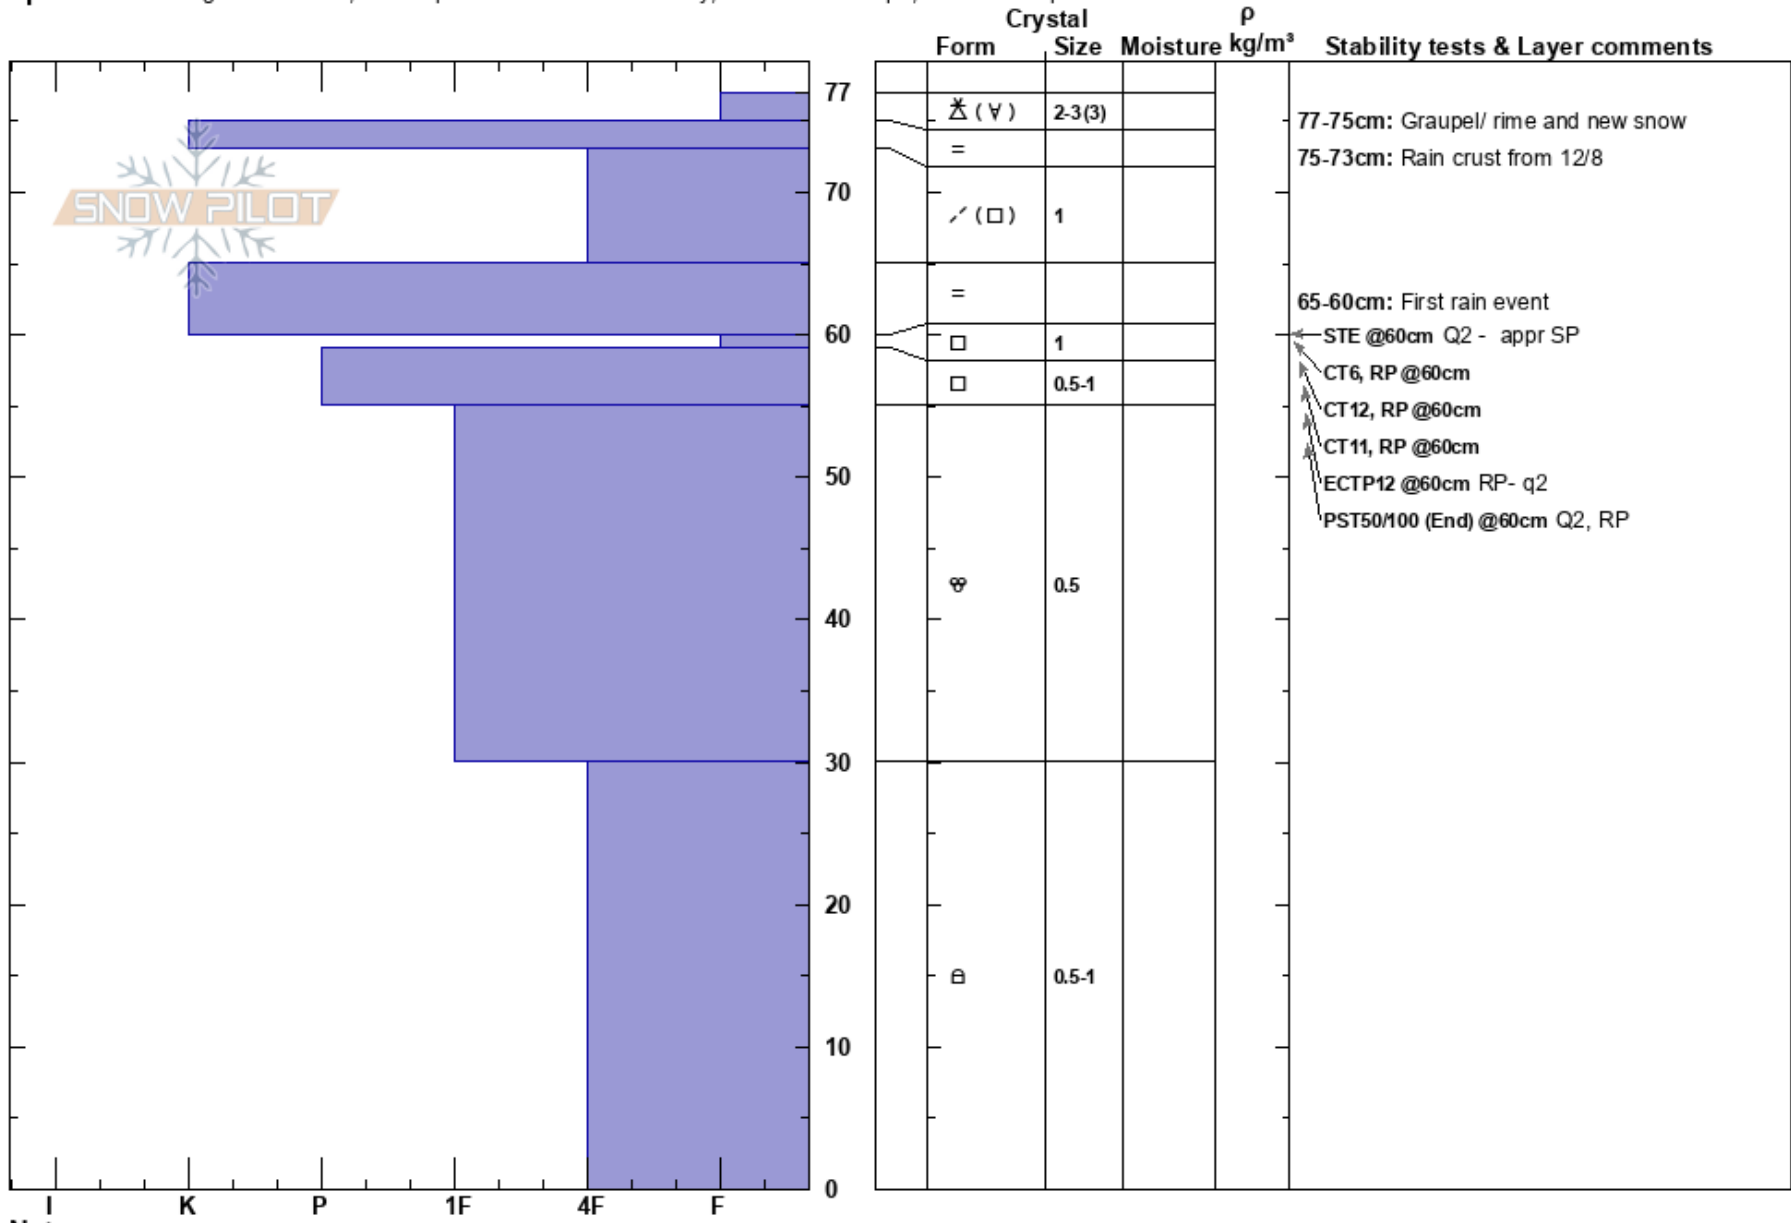

AZSB- Tips  
 Kachina Peaks  
 AZ  
 Elevation: 11721 ft  
 Aspect:

Tanner Porter  
 12/13/2019 - 12:00pm  
 Co-ord: 35.32766N, -111.68118E  
 Slope Angle: 34°  
 Wind Loading: no

Stability:  
 Air Temperature:  
 Sky Cover: CLR  
 Precipitation: NO  
 Wind: Calm

HS:77  
 PF:15  
 PS:0  
 Layer Notes:  
 77-75cm: Graupel/ rime and new snow  
 75-73cm: Rain crust from 12/8  
 65-60cm: First rain event  
 60-59cm: Problematic layer

Specifics: Pit dug in a Ski Area; Pit is representative of backcountry; Ski tracks on slope; We skied slope

Notes: Pit dug skier's left of tips. T Porter H. Hagerty