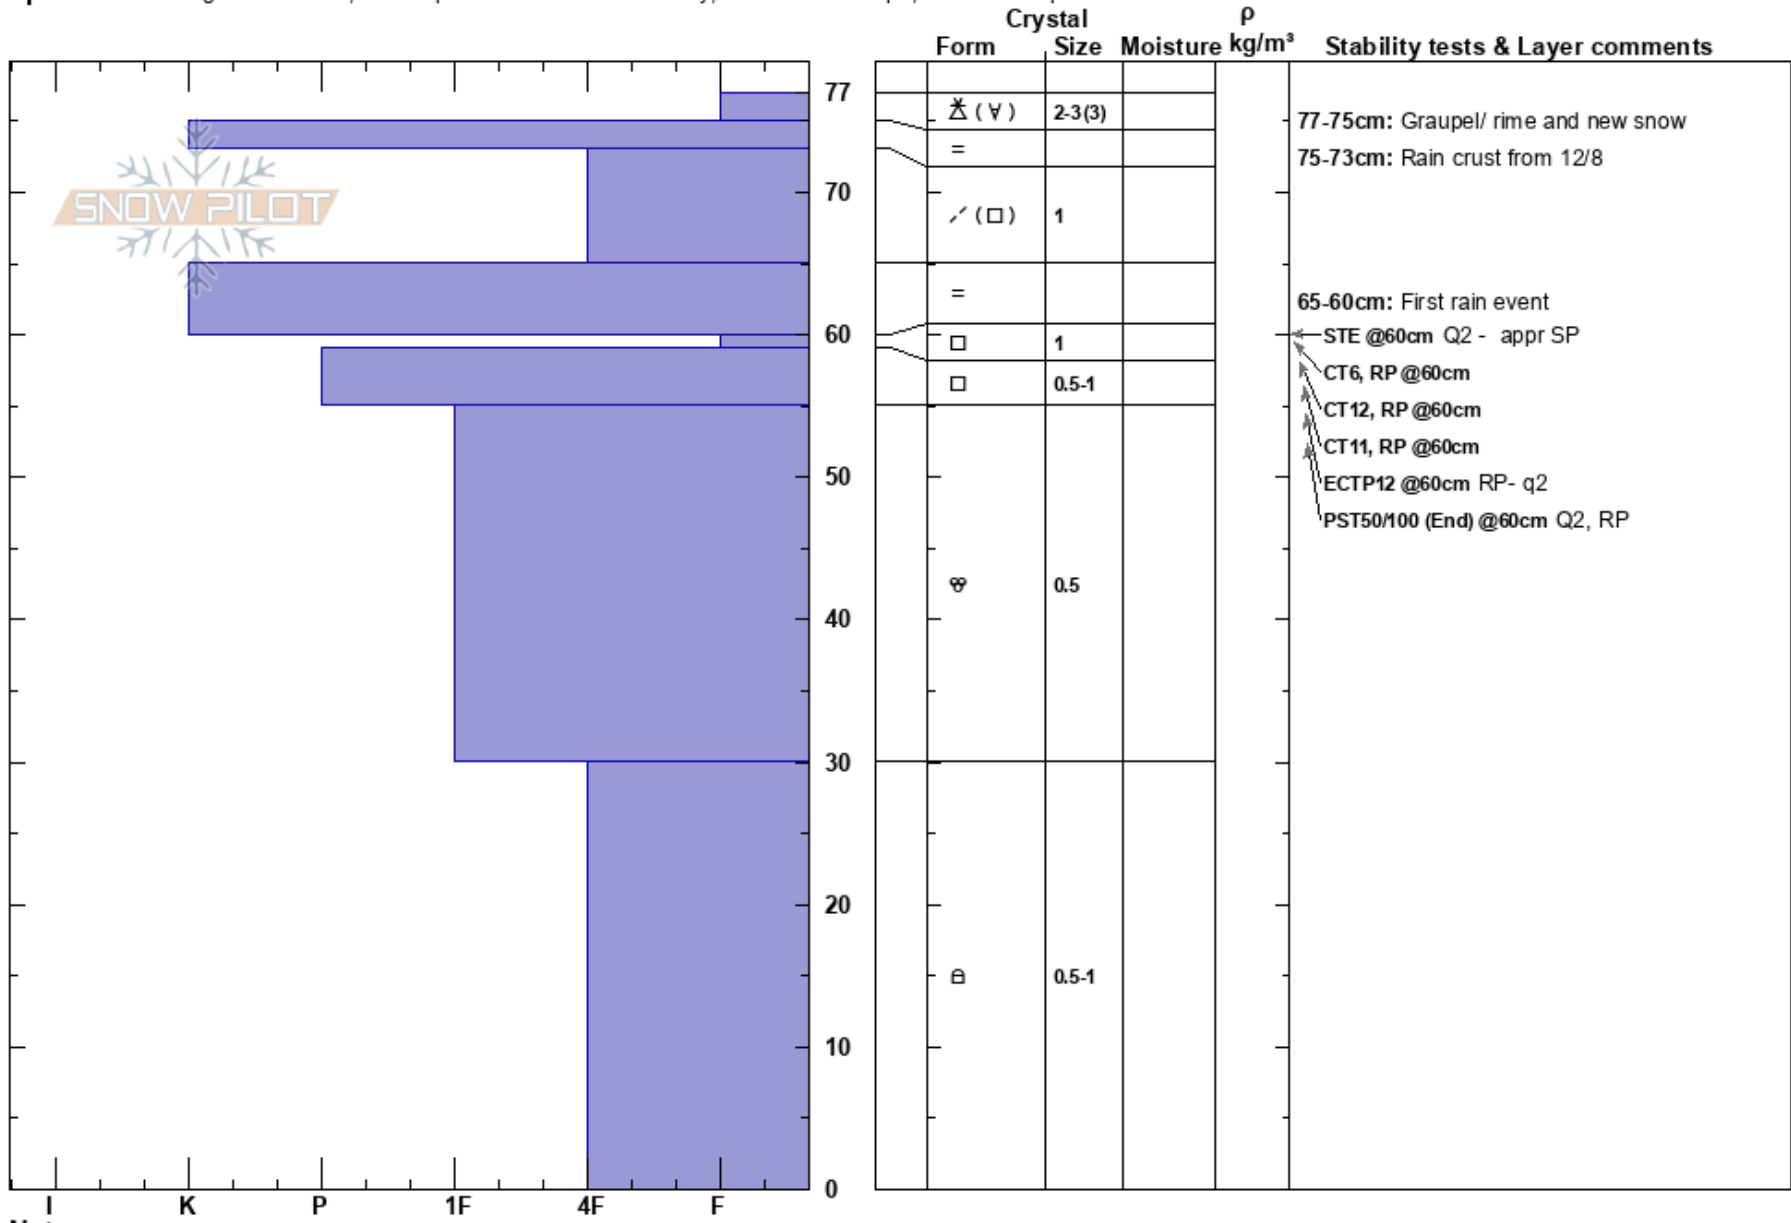

AZSB- Tips
 Kachina Peaks
 AZ
 Elevation: 11721 ft
 Aspect:

Tanner Porter
 12/13/2019 - 12:00pm
 Co-ord: 35.32766N, -111.68118E
 Slope Angle: 34°
 Wind Loading: no

Stability:
 Air Temperature:
 Sky Cover: CLR
 Precipitation: NO
 Wind: Calm

HS:77
 PF:15
 PS:0
 Layer Notes:
 77-75cm: Graupel/ rime and new snow
 75-73cm: Rain crust from 12/8
 65-60cm: First rain event
 60-59cm: Problematic layer

Specifics: Pit dug in a Ski Area; Pit is representative of backcountry; Ski tracks on slope; We skied slope

Notes: Pit dug skier's left of tips. T Porter H. Hagerty