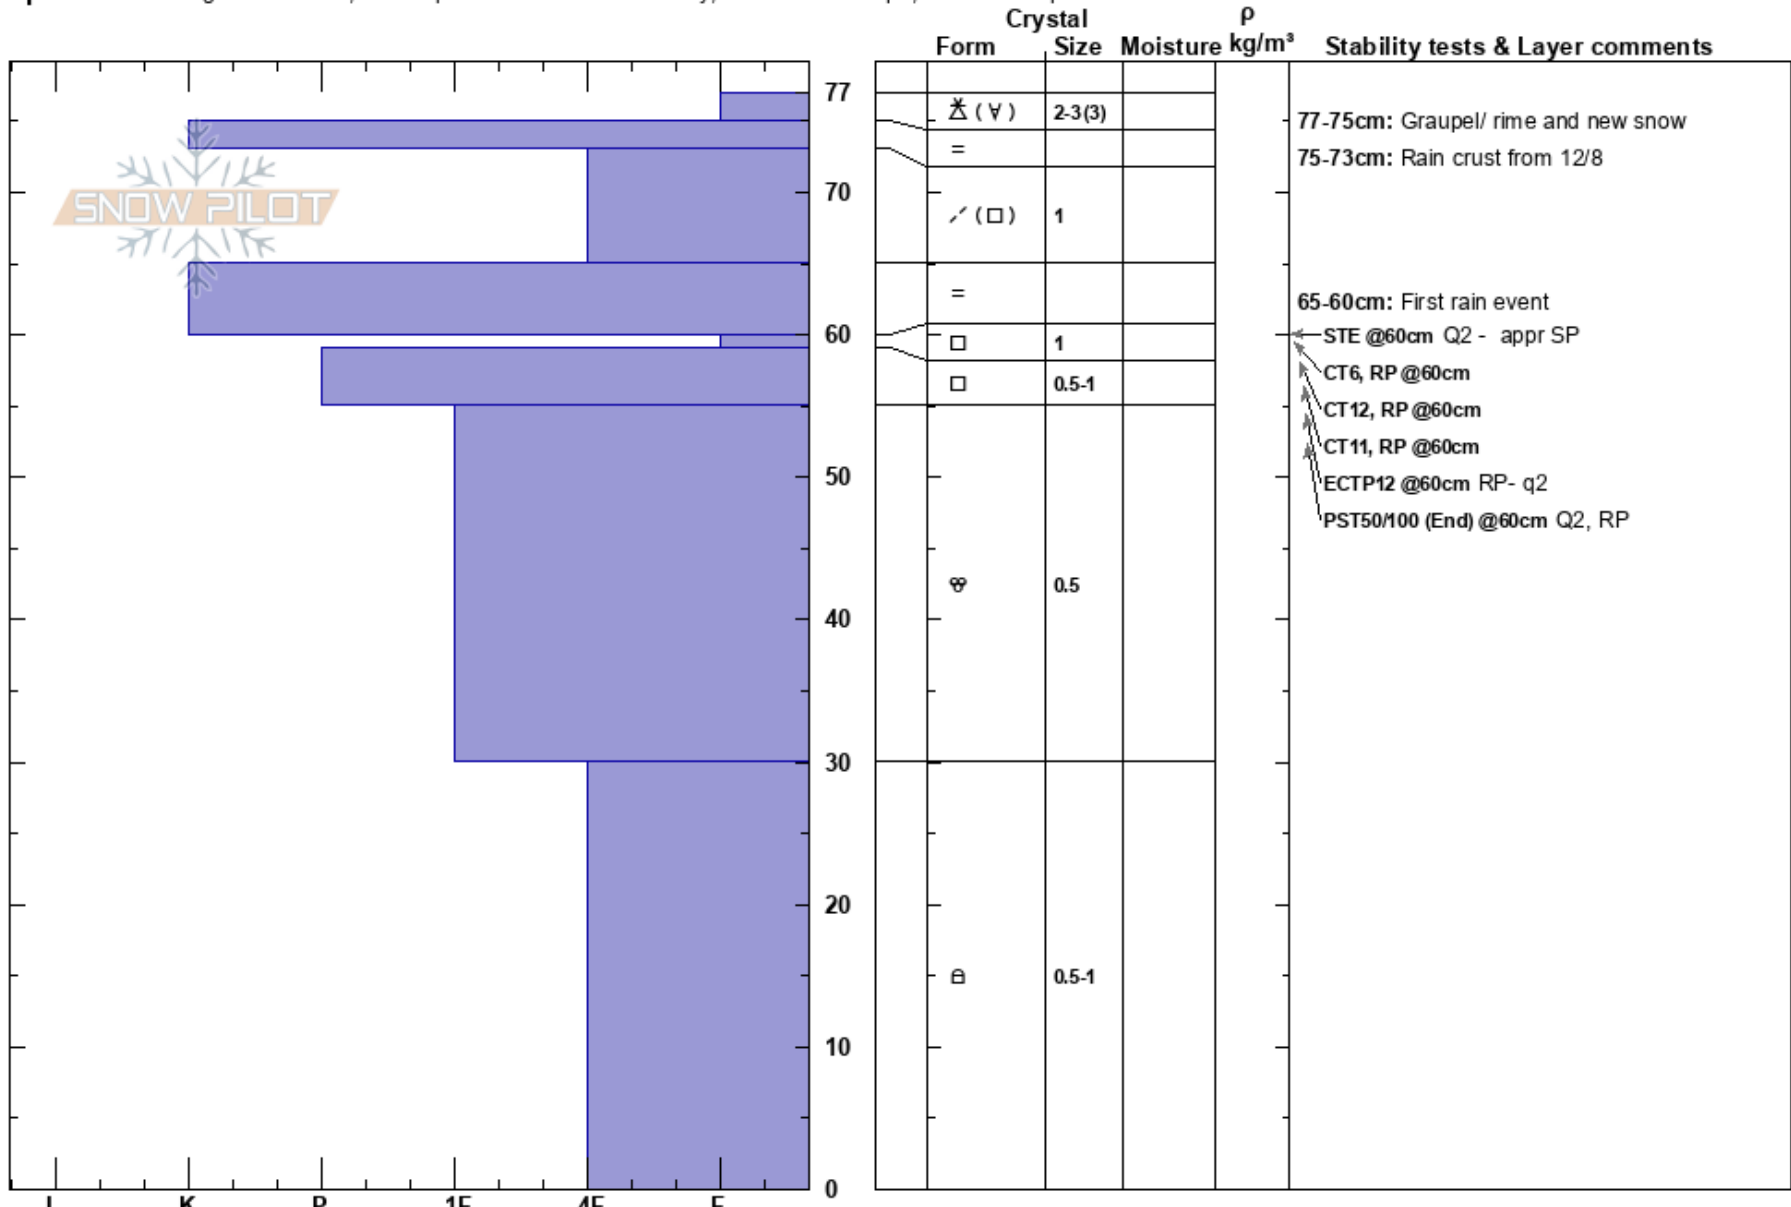

AZSB- Tips
 Kachina Peaks
 AZ
 Elevation: 11721 ft
 Aspect:

Tanner Porter
 12/13/2019 - 12:00pm
 Co-ord: 35.32766N, -111.68118E
 Slope Angle: 34°
 Wind Loading: no

Stability:
 Air Temperature:
 Sky Cover: CLR
 Precipitation: NO
 Wind: Calm

HS:77
 PF:15
 PS:0
 Layer Notes:
 77-75cm: Graupel/ rime and new snow
 75-73cm: Rain crust from 12/8
 65-60cm: First rain event
 60-59cm: Problematic layer

Specifics: Pit dug in a Ski Area; Pit is representative of backcountry; Ski tracks on slope; We skied slope

Notes: Pit dug skier's left of tips. T Porter H. Hagerty