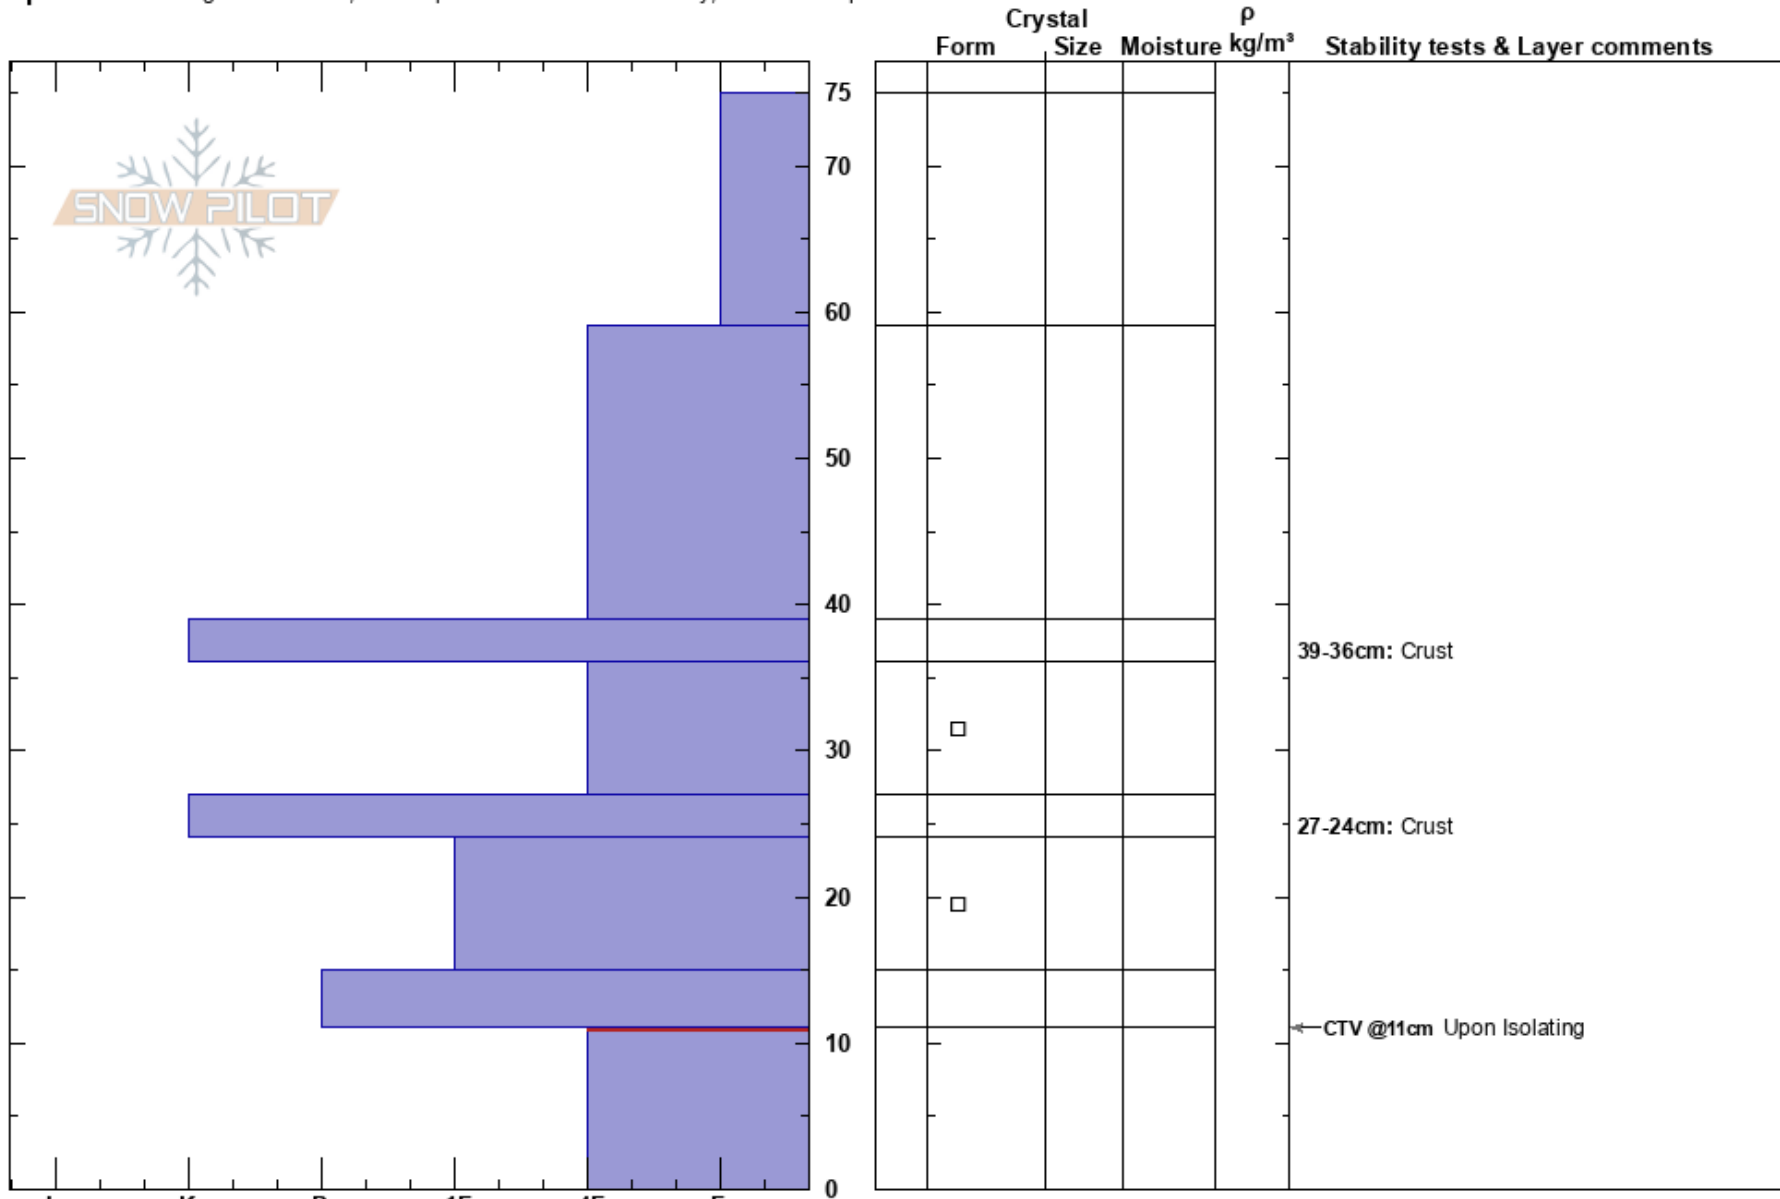

39-36cm: Crust

MT

Co-ord: 45.69113N, -113.96386W

Sky Cover: SCT

27-24cm: Crust

Elevation: 2327 m

Slope Angle:

Precipitation: S-1

11-0cm: Problematic layer

Aspect: N

Wind Loading: yes

Wind: S Light Breeze

Specifics: Pit dug in a Ski Area; Pit is representative of backcountry; We skied slope

Notes: