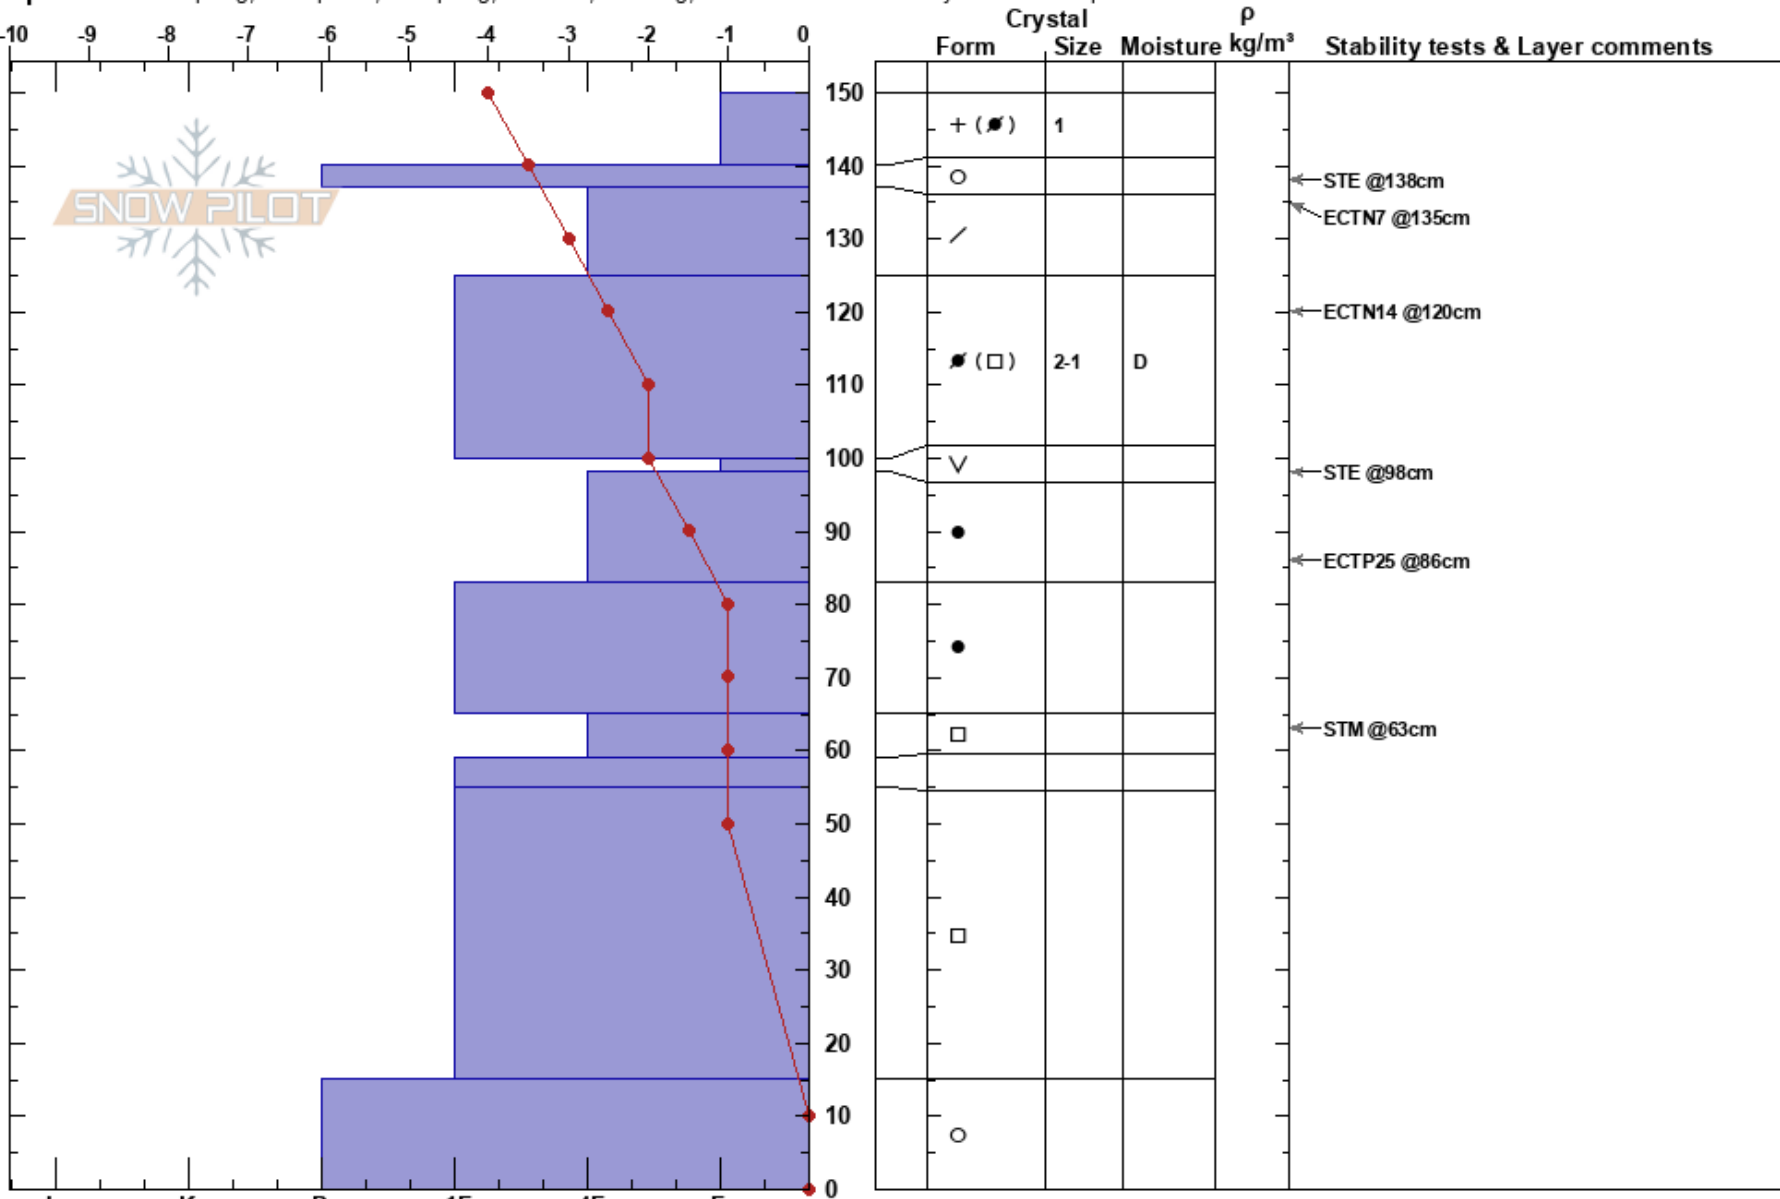

Asbestos
 Madison Range-N
 MT
 Elevation: 8250 ft
 Aspect: 75°

A Whitmore
 02/11/2017 - 1:15pm
 Co-ord: 45.32694N, -111.22964W
 Slope Angle: 29°
 Wind Loading: previous

Stability:
 Air Temperature: -4°C
 Sky Cover: SCT
 Precipitation: NO
 Wind: W Light Breeze

HS:150
 PF:60
 100-98cm:Problematic layer

Specifics: Collapsing, widespread; Collapsing, localized; Cracking; Recent avalanche activity on similar slopes

Notes: slope collapsed (5m radius) on stomping out a turn in skin track. pit was dug 3 m in and upslope. all slope measurements were <28 degrees.