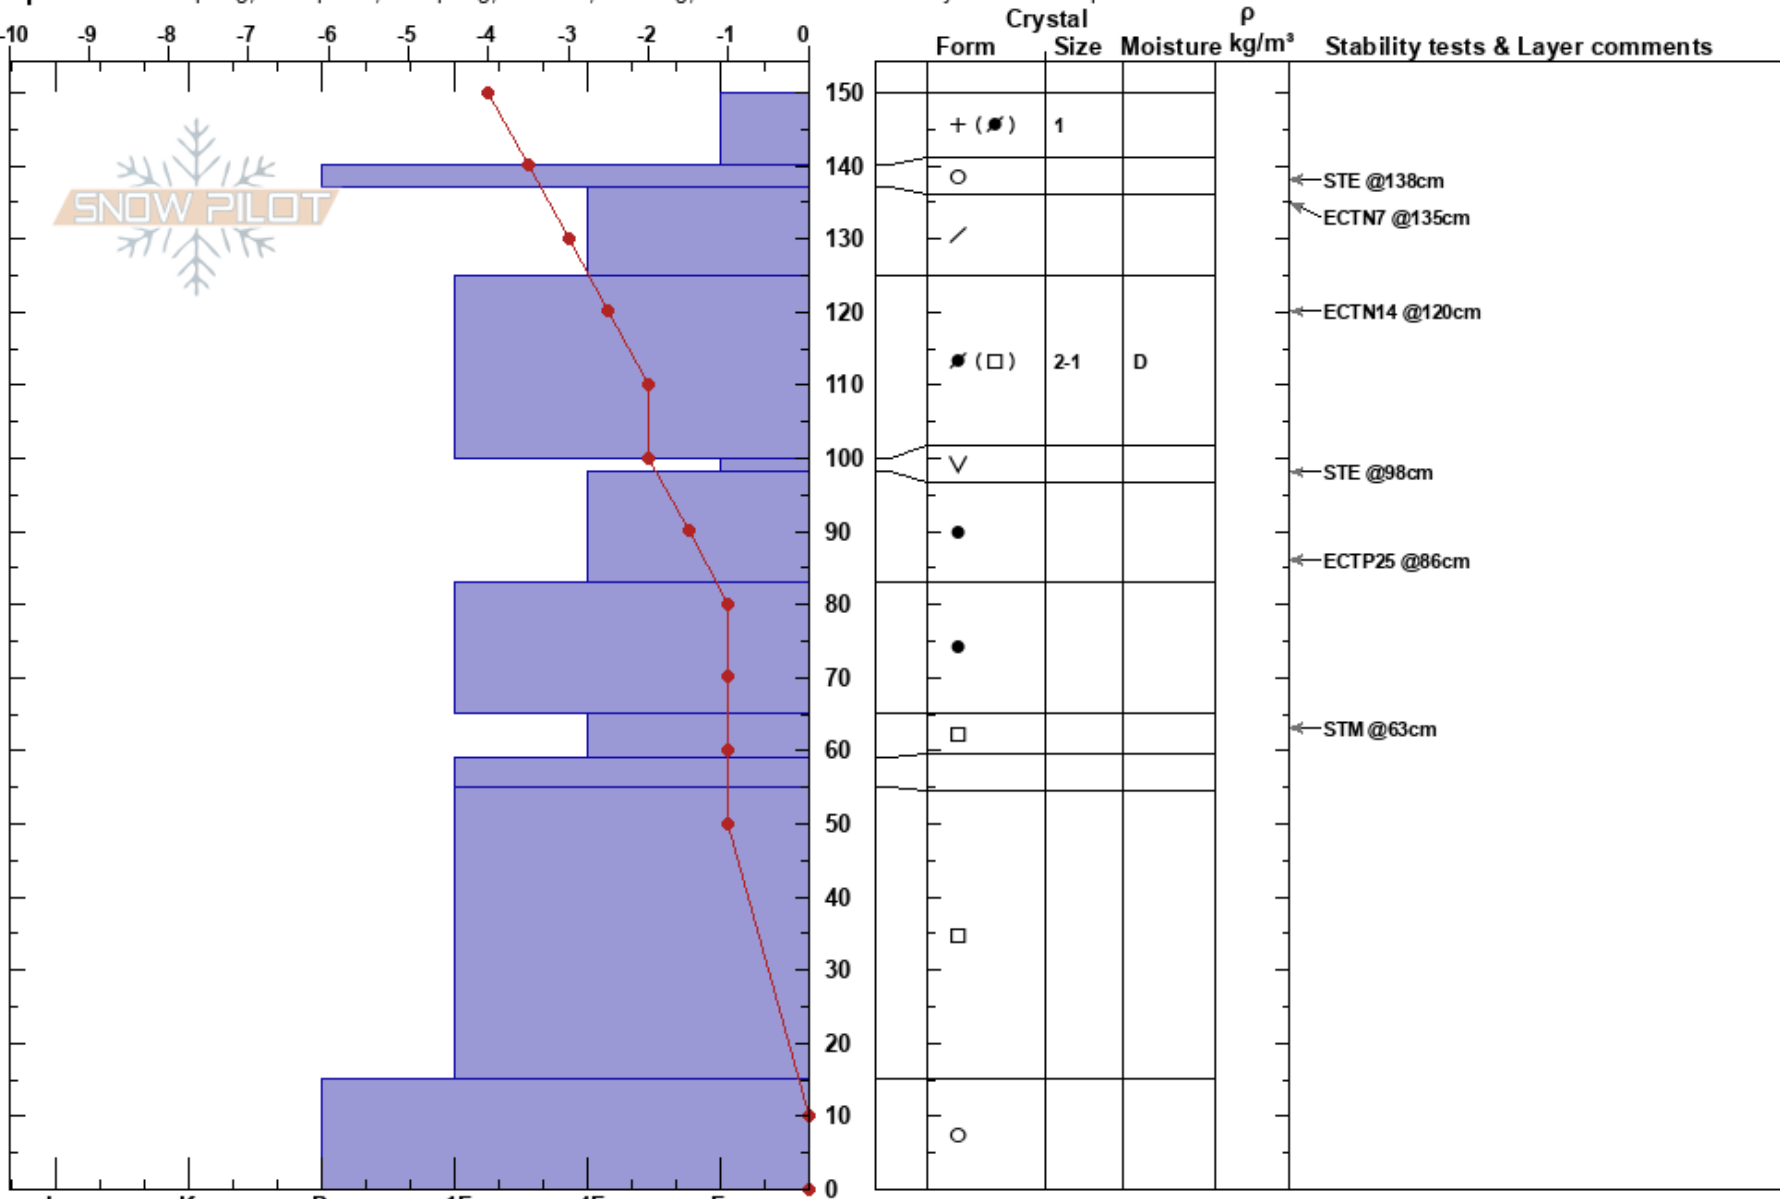

Asbestos
 Madison Range-N
 MT
 Elevation: 8250 ft
 Aspect: 75°

A Whitmore
 02/11/2017 - 1:15pm
 Co-ord: 45.32694N, -111.22964W
 Slope Angle: 29°
 Wind Loading: previous

Stability: **HS:150**
 Air Temperature: -4°C **PF:60** 100-98cm:Problematic layer
 Sky Cover: SCT
 Precipitation: NO
 Wind: W Light Breeze

Specifics: Collapsing, widespread; Collapsing, localized; Cracking; Recent avalanche activity on similar slopes

Notes: slope collapsed (5m radius) on stomping out a turn in skin track. pit was dug 3 m in and upslope. all slope measurements were <28 degrees.