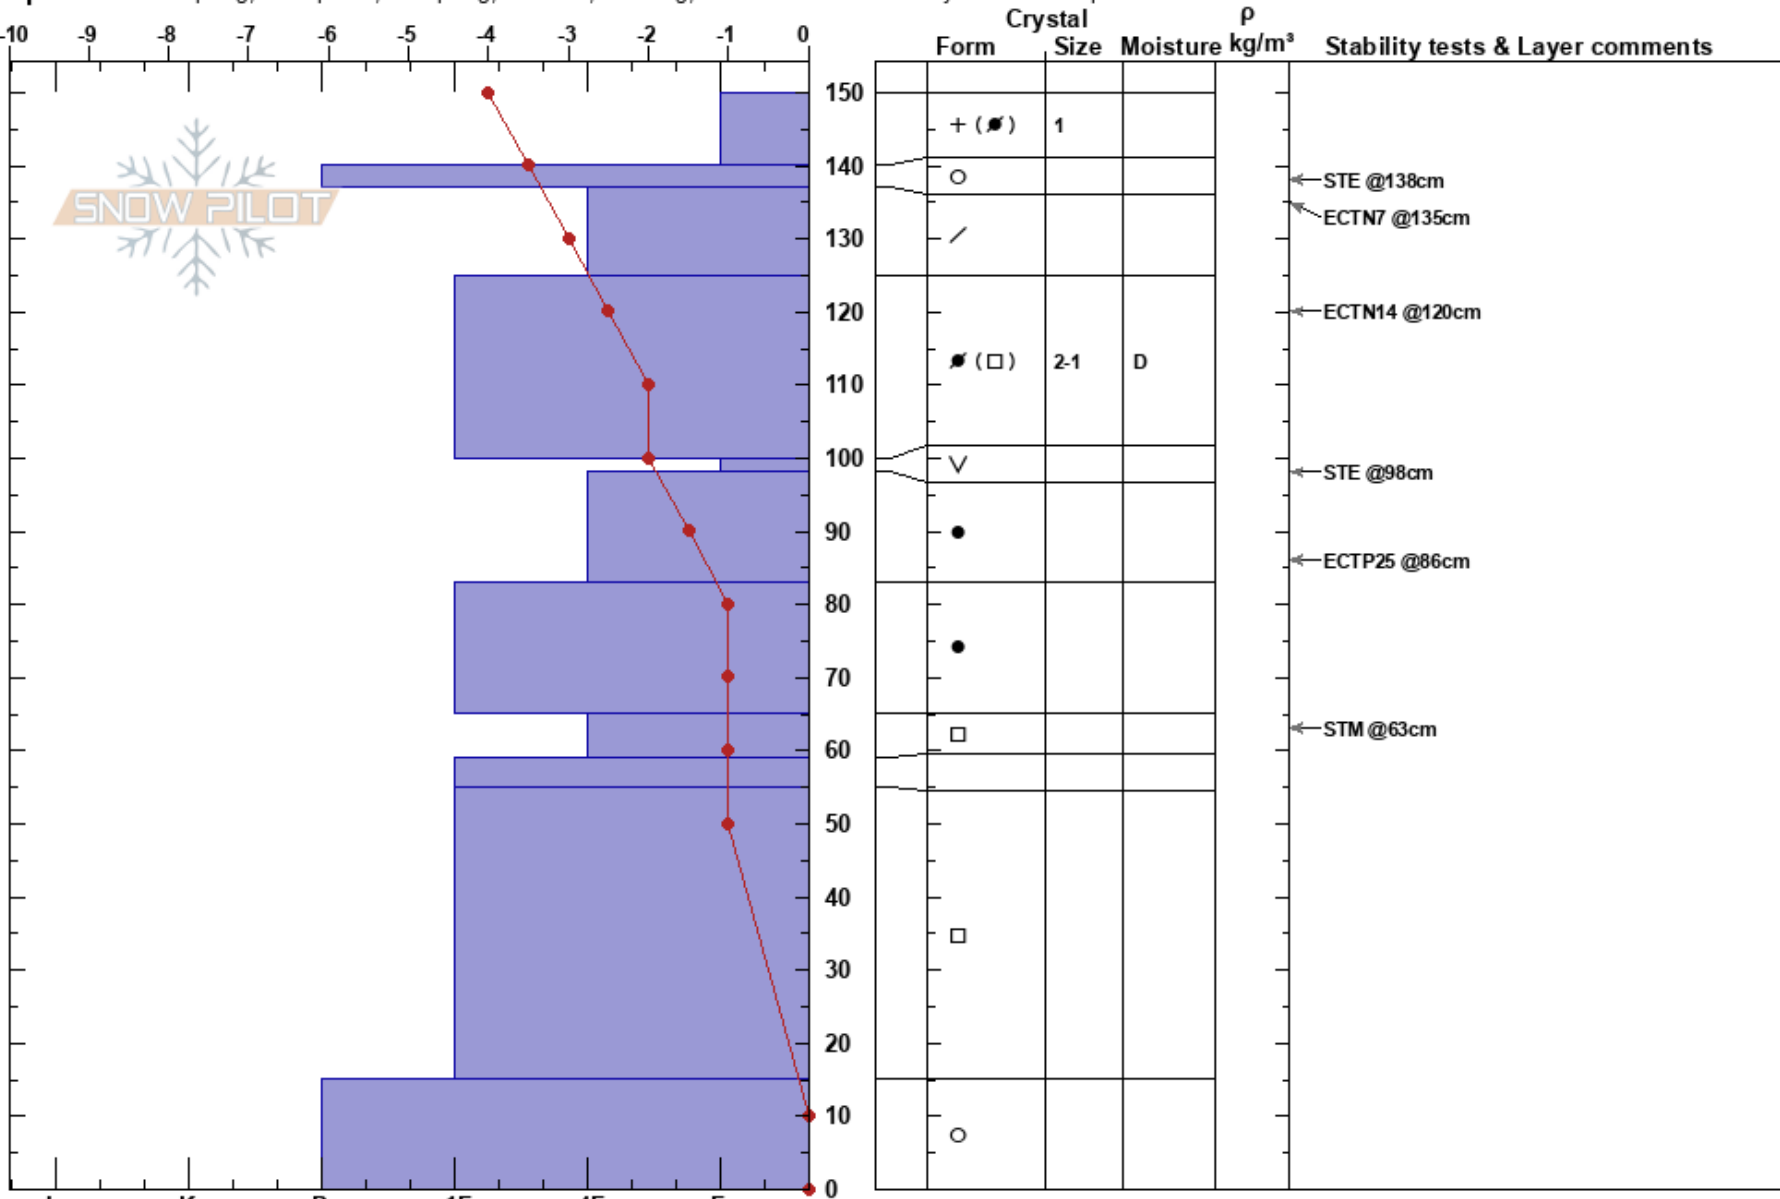

Asbestos  
 Madison Range-N  
 MT  
 Elevation: 8250 ft  
 Aspect: 75°

A Whitmore  
 02/11/2017 - 1:15pm  
 Co-ord: 45.32694N, -111.22964W  
 Slope Angle: 29°  
 Wind Loading: previous

Stability:  
 Air Temperature: -4°C  
 Sky Cover: SCT  
 Precipitation: NO  
 Wind: W Light Breeze

HS:150  
 PF:60  
 100-98cm:Problematic layer

Specifics: Collapsing, widespread; Collapsing, localized; Cracking; Recent avalanche activity on similar slopes

Notes: slope collapsed (5m radius) on stomping out a turn in skin track. pit was dug 3 m in and upslope. all slope measurements were <28 degrees.