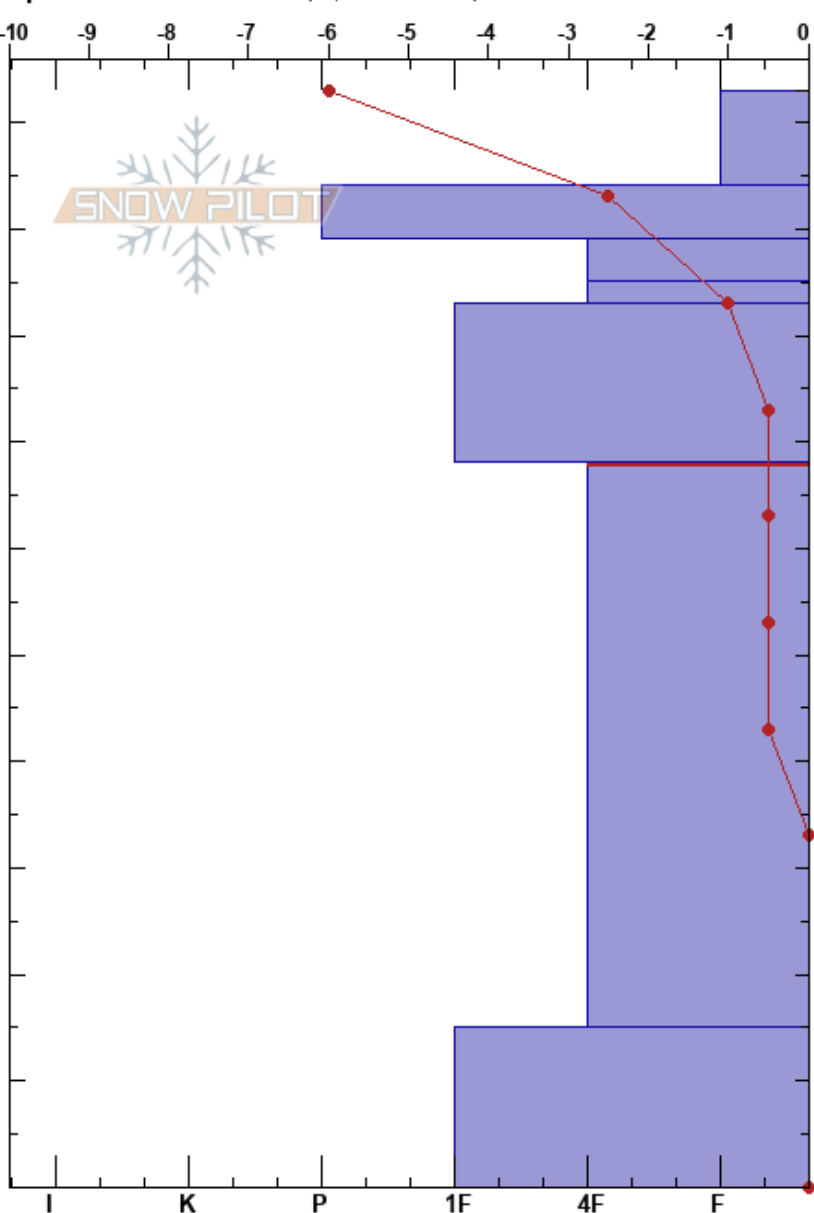

Deer/Asbestos
 Madison Range-N
 MT
 Elevation: 7950 ft
 Aspect: 80°

A Whitmore
 02/11/2017 - 10:30am
 Co-ord: 45.31435N, -111.22711W
 Slope Angle: 27°
 Wind Loading: previous

Stability: Fair
 Air Temperature: -4°C
 Sky Cover: FEW
 Precipitation: NO
 Wind: W Light Breeze

HS:103
 PF:40
 68-15cm: Problematic layer

Specifics: Ski tracks on slope; We skied slope

Form	Crystal		ρ kg/m ³	Stability tests & Layer comments
	Size	Moisture		
+		D-M		
○				
● (○)				
⊖				
/				
/ (□)		M		<ul style="list-style-type: none"> ← 2x STE @68cm Q1 easy ← CT11, Q1 @68cm ← ECTP11 @68cm clean fracture
^		D-M		<ul style="list-style-type: none"> ← STM @10cm Q3 ← CT20, Q3 @5cm