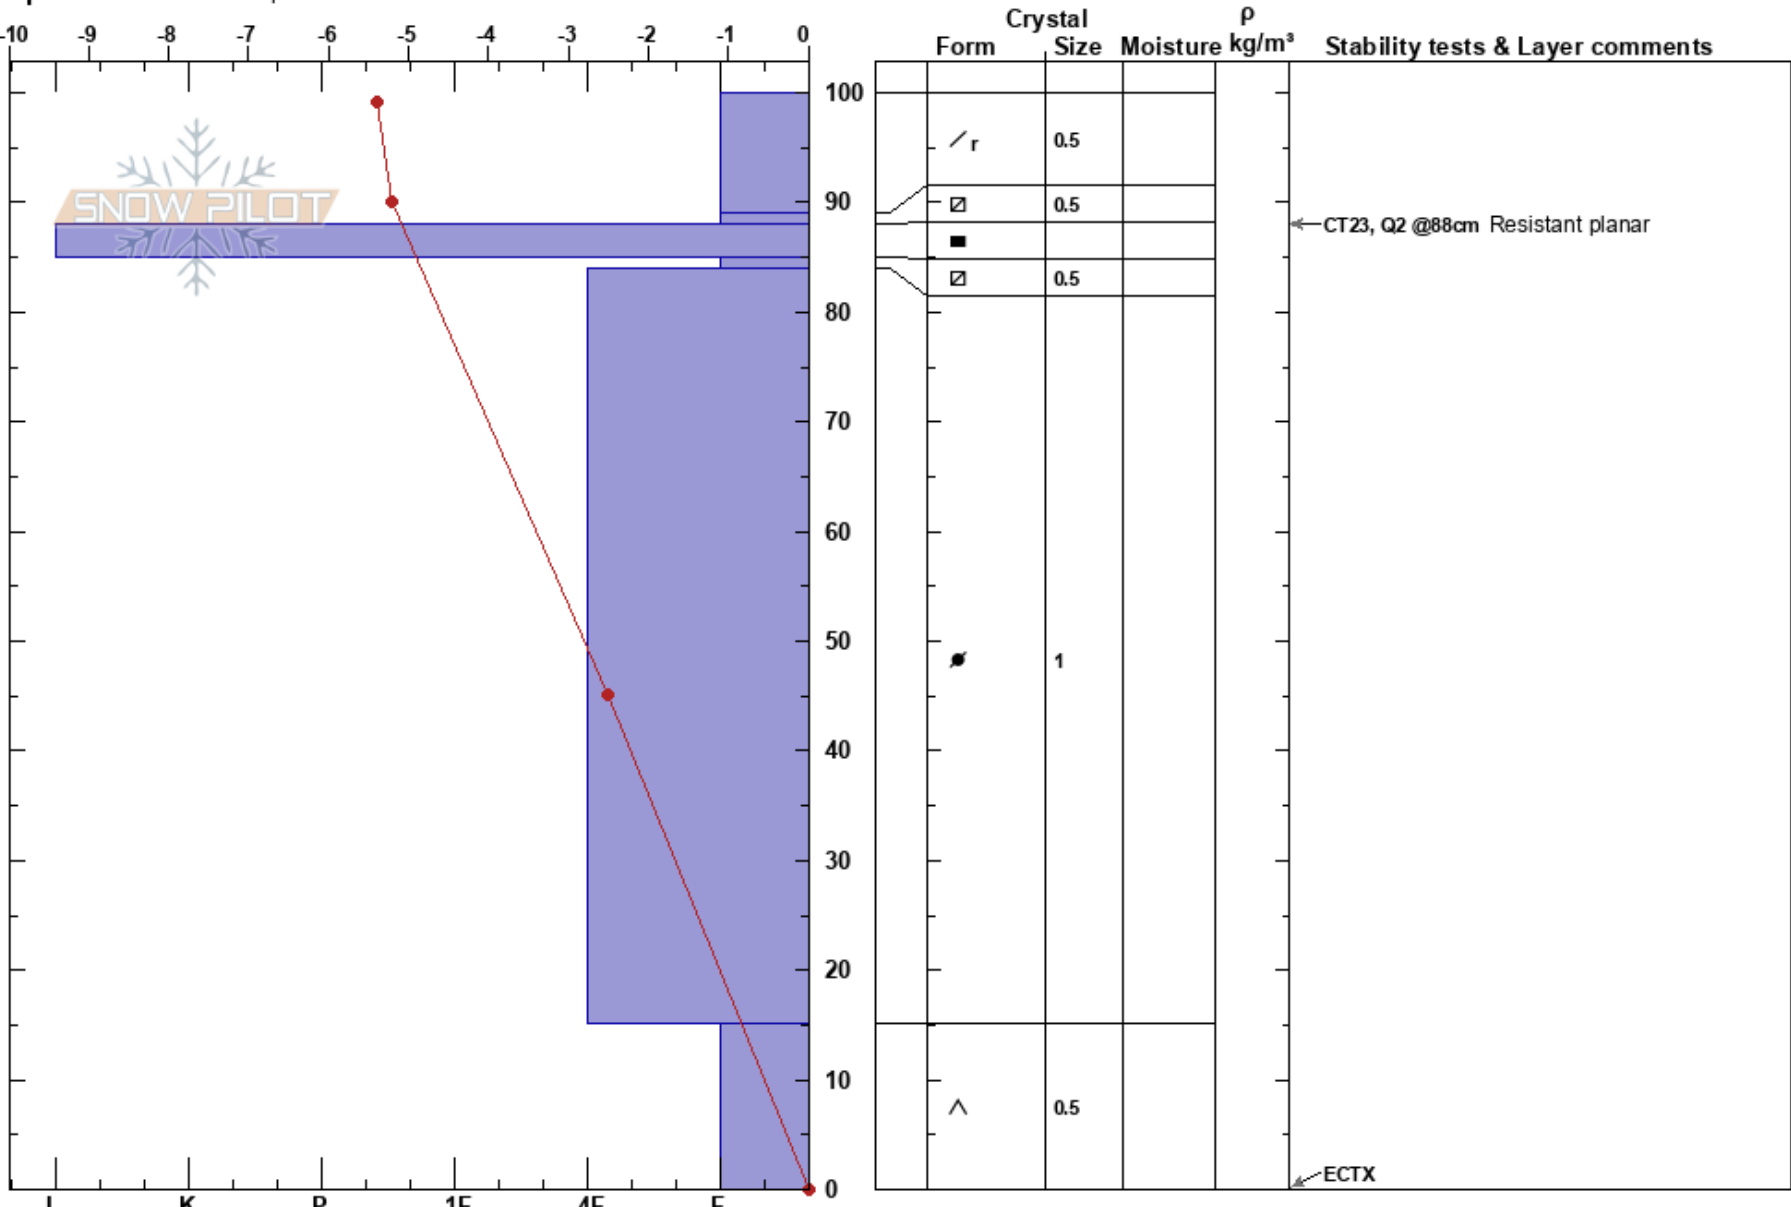

Temptations Middle
 Kachina Peaks
 AZ
 Elevation: 11270 ft
 Aspect: 275°
 Specifics: We skied slope

Byron Boyle
 12/11/2019 - 1:00pm
 Co-ord: 12S 437424W 3910737N
 Slope Angle: 25°
 Wind Loading: no

Stability: **HS:100**
 Air Temperature: 32°C **PF:8**
 Sky Cover: FEW **PS:4**
 Precipitation: NO
 Wind: Calm
 89-88cm: Problematic layer

Notes: Recent Rime event 12/8 19 and 12/9/19, Early November snowpack significant over 122 cm followed by 2 warm wet cycles, several natural events post warm snow cycles