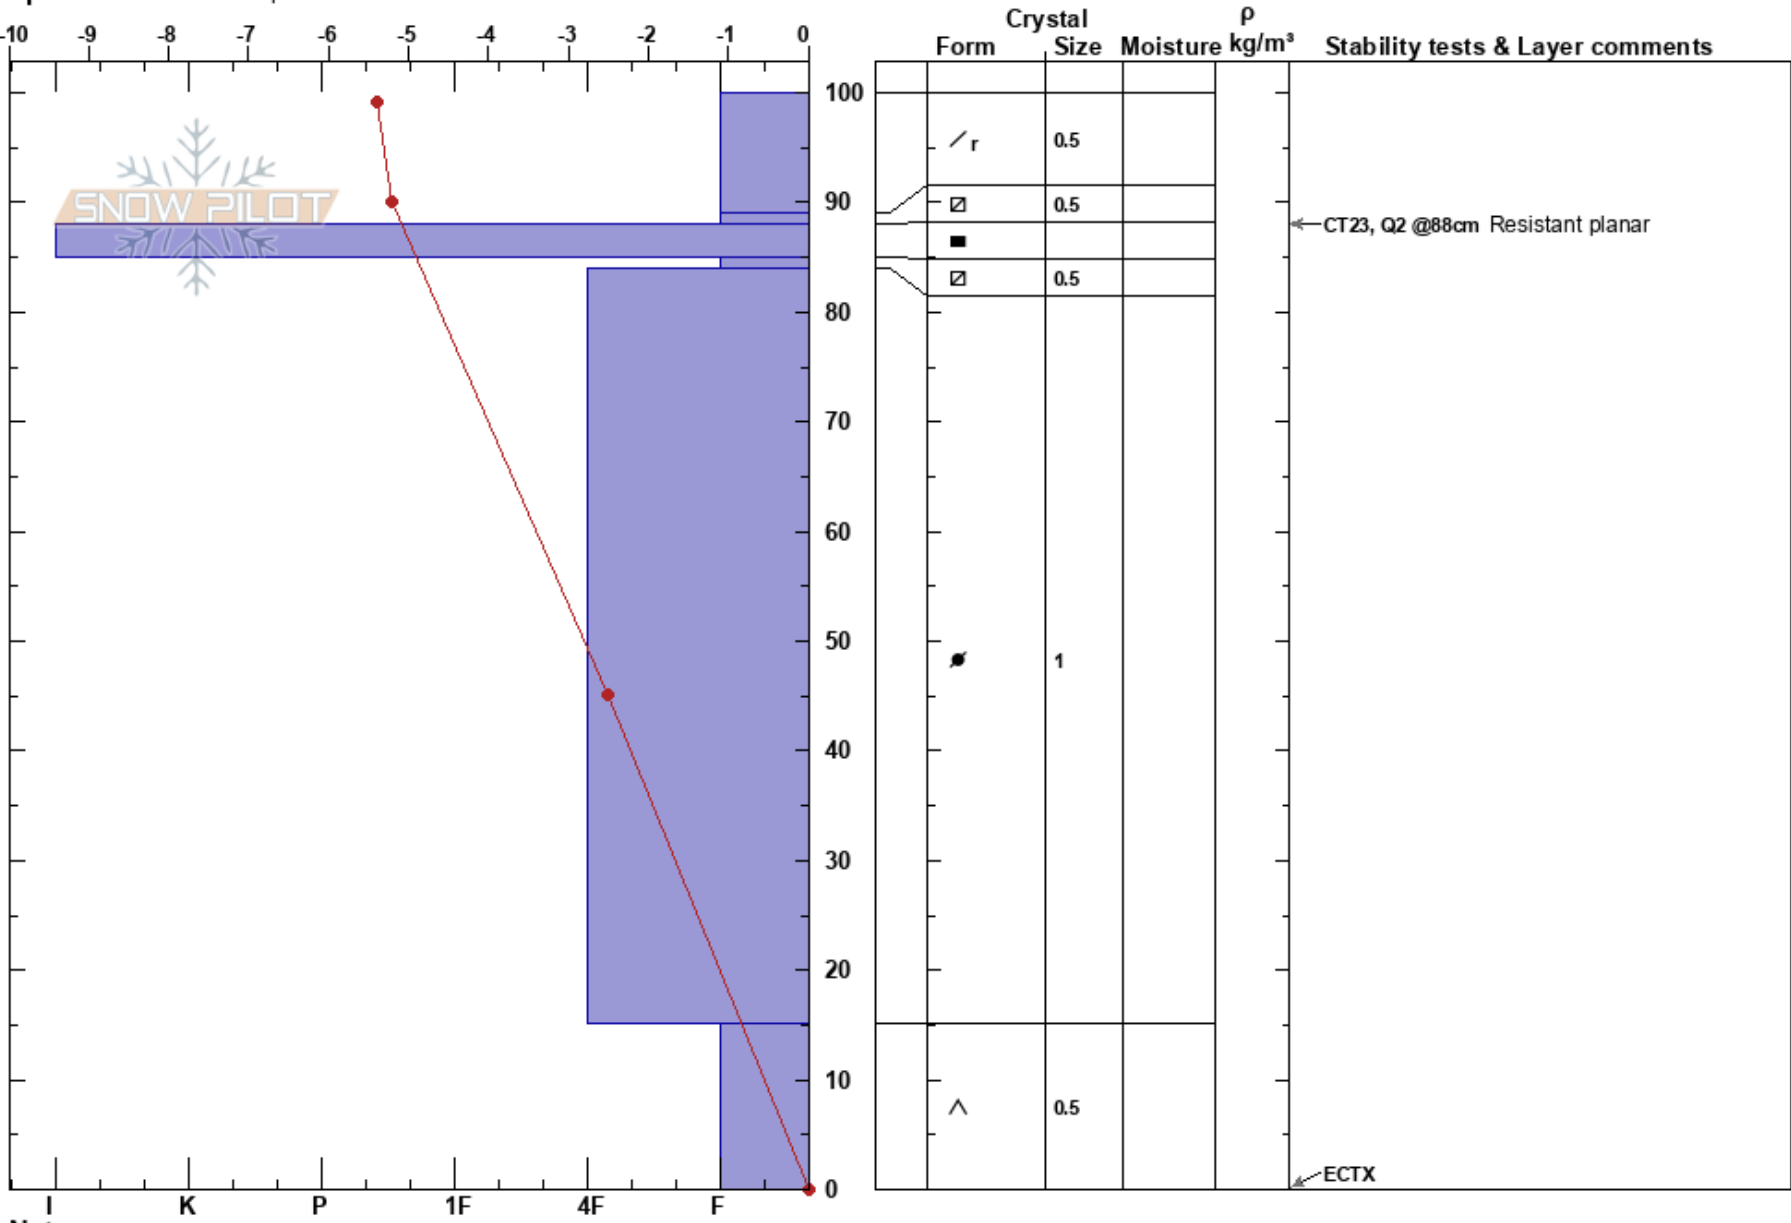

Temptations Middle
 Kachina Peaks
 AZ
 Elevation: 11270 ft
 Aspect: 275°
 Specifics: We skied slope

Byron Boyle
 12/11/2019 - 1:00pm
 Co-ord: 12S 437424W 3910737N
 Slope Angle: 25°
 Wind Loading: no

Stability: **HS:100**
 Air Temperature: 32°C **PF:8**
 Sky Cover: FEW **PS:4**
 Precipitation: NO
 Wind: Calm
 89-88cm: Problematic layer

Notes: Recent Rime event 12/8 19 and 12/9/19, Early November snowpack significant over 122 cm followed by 2 warm wet cycles, several natural events post warm snow cycles