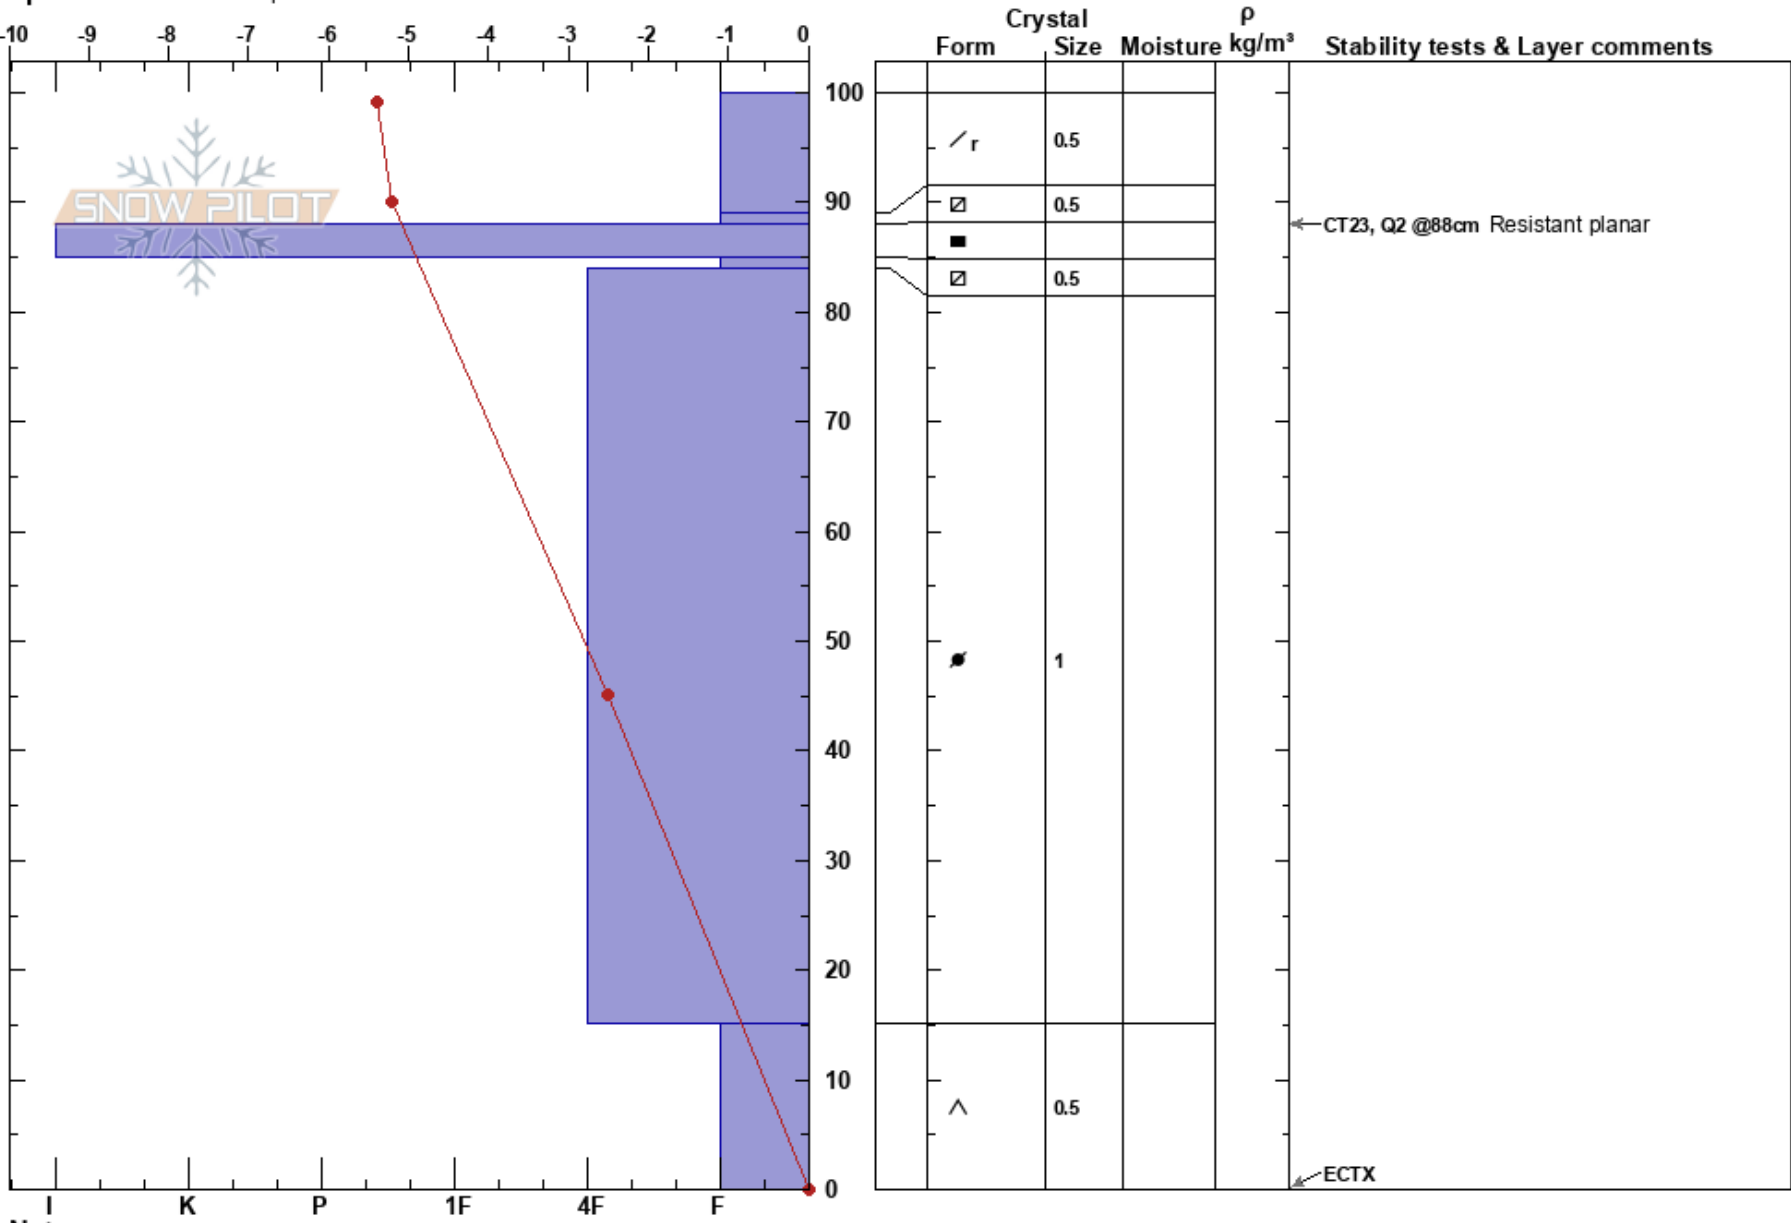

Temptations Middle  
 Kachina Peaks  
 AZ  
 Elevation: 11270 ft  
 Aspect: 275°  
 Specifics: We skied slope

Byron Boyle  
 12/11/2019 - 1:00pm  
 Co-ord: 12S 437424W 3910737N  
 Slope Angle: 25°  
 Wind Loading: no

Stability: **HS:100**  
 Air Temperature: 32°C **PF:8**  
 Sky Cover: FEW **PS:4**  
 Precipitation: NO  
 Wind: Calm  
 89-88cm: Problematic layer

**Notes:** Recent Rime event 12/8 19 and 12/9/19, Early November snowpack significant over 122 cm followed by 2 warm wet cycles, several natural events post warm snow cycles