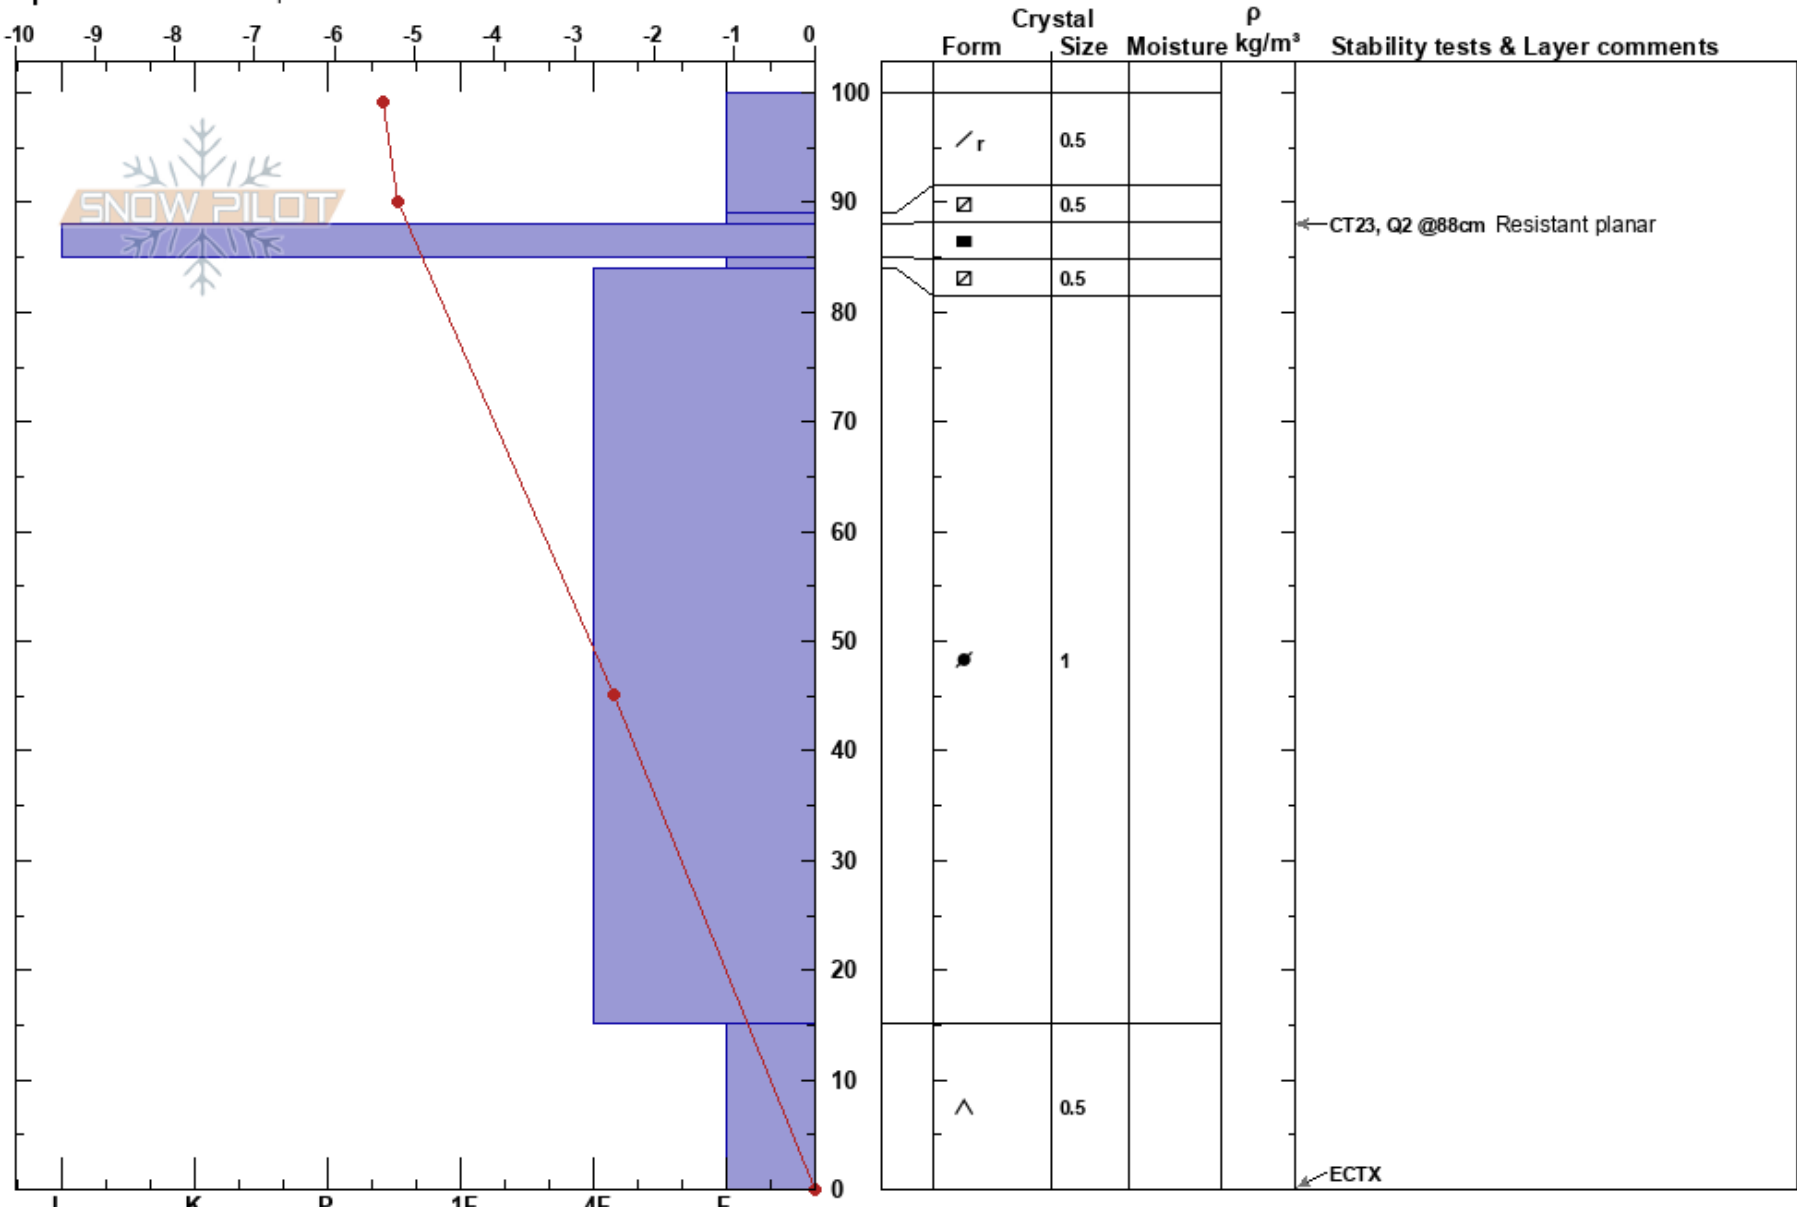

Temptations Middle
 Kachina Peaks
 AZ
 Elevation: 11270 ft
 Aspect: 275°
 Specifics: We skied slope

Byron Boyle
 12/11/2019 - 1:00pm
 Co-ord: 12S 437424W 3910737N
 Slope Angle: 25°
 Wind Loading: no

Stability: **HS:100**
 Air Temperature: 32°C
 Sky Cover: FEW
 Precipitation: NO
 Wind: Calm
PF:8
PS:4
 89-88cm: Problematic layer

Notes: Recent Rime event 12/8 19 and 12/9/19, Early November snowpack significant over 122 cm followed by 2 warm wet cycles, several natural events post warm snow cycles