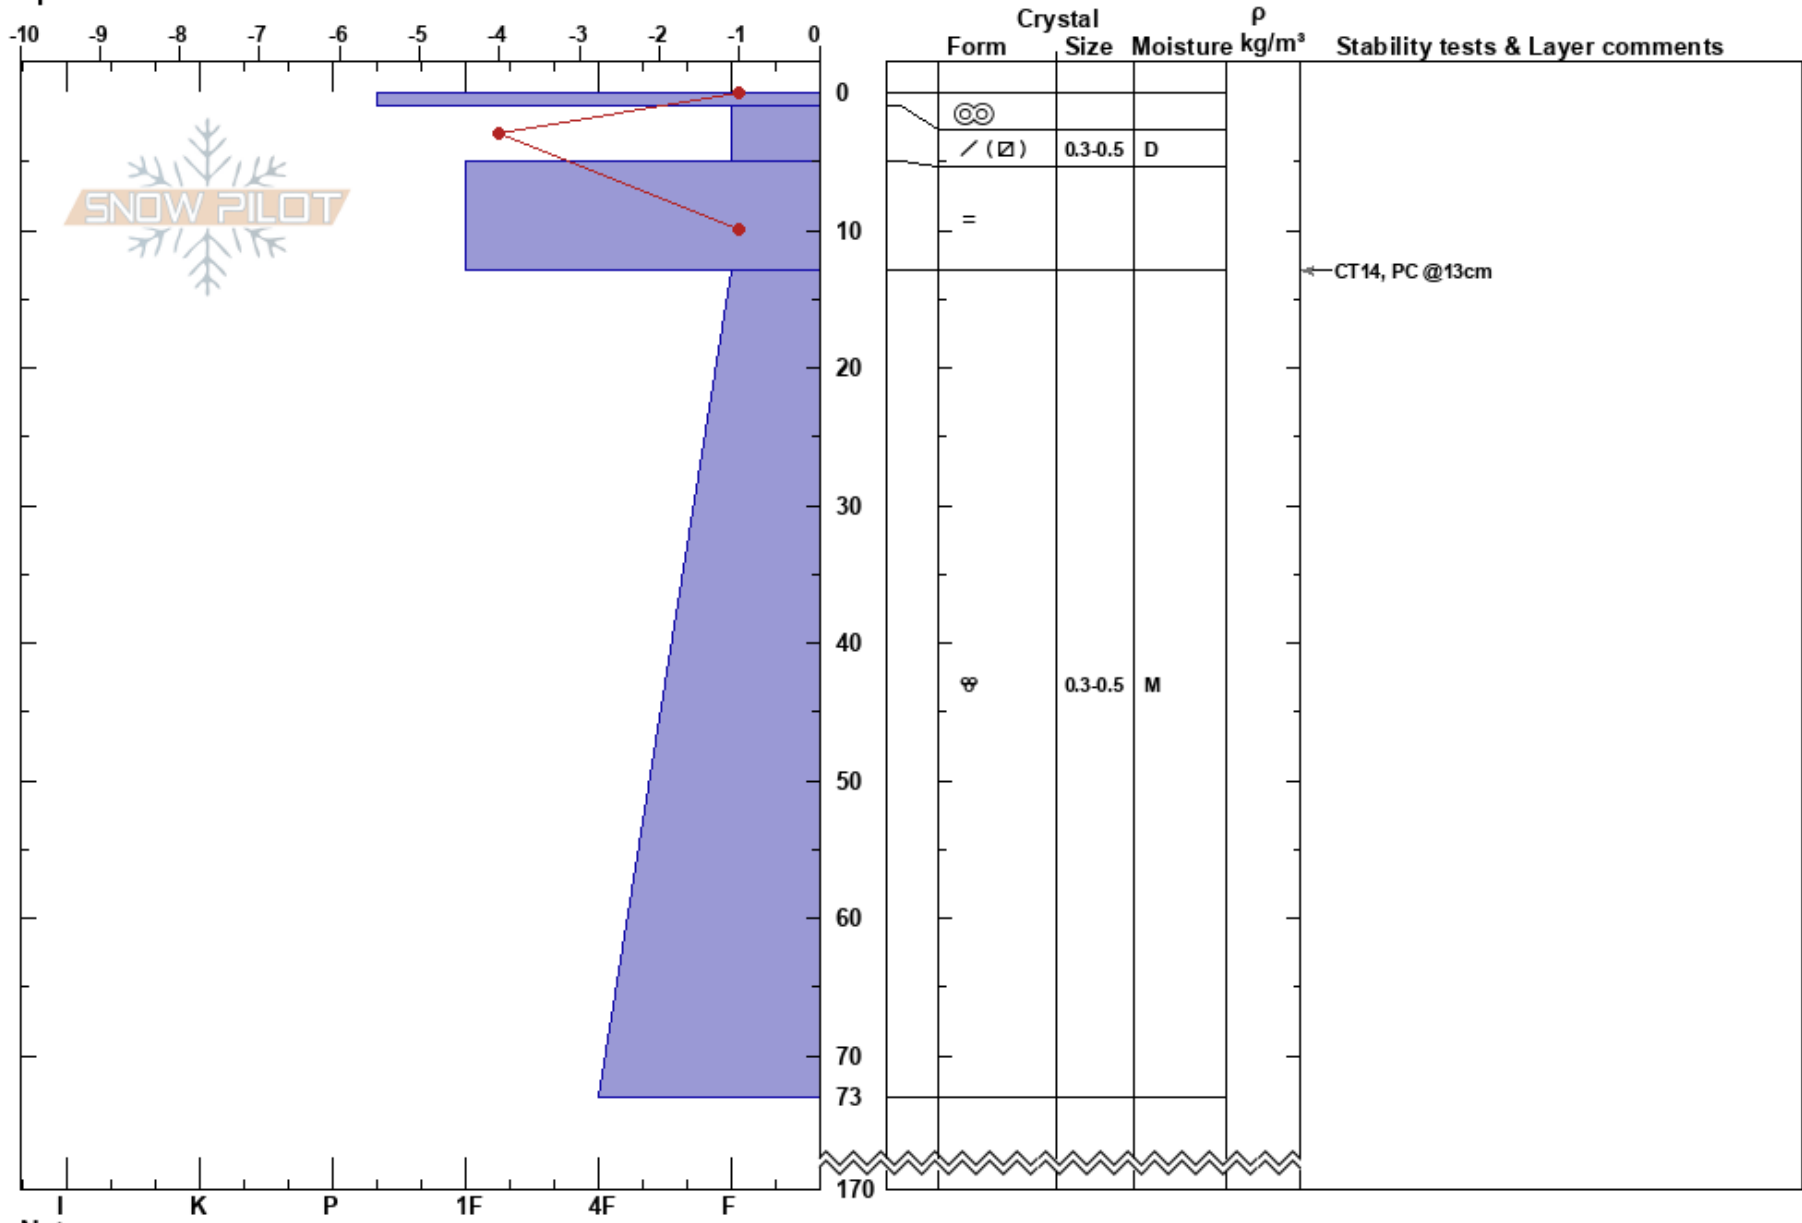

Shallenberger Ridge
 Donner Pass Area
 CA
 Elevation: 6200 ft
 Aspect: 5°
 Specifics:

Nick Schiestel
 02/11/2017 - 2:30pm
 Co-ord: 39.31529N, -120.23348E
 Slope Angle: 28°
 Wind Loading: no

Stability:
 Air Temperature: 2.5°C
 Sky Cover: SCT
 Precipitation: NO
 Wind: NE Light Breeze

HS:170
 PF:29
 Layer Notes:

Notes: