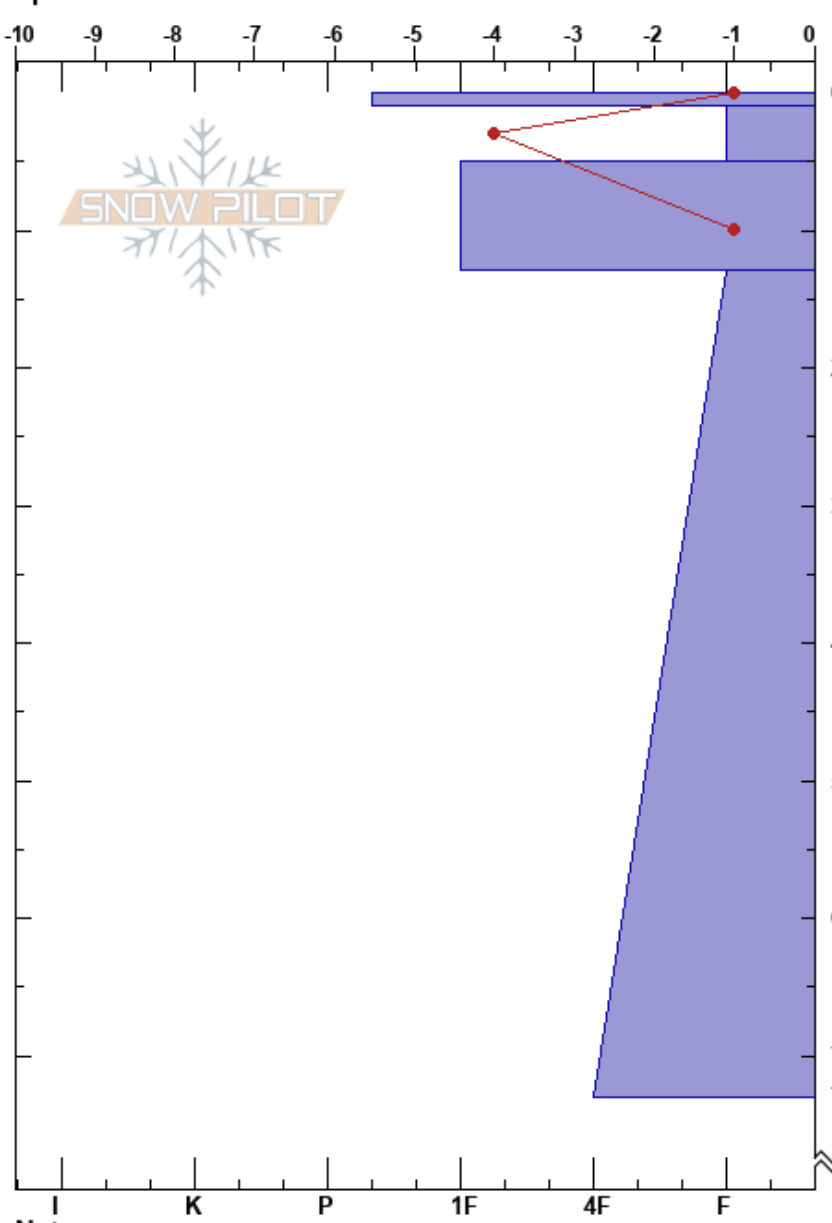

Shallenberger Ridge  
 Donner Pass Area  
 CA  
 Elevation: 6200 ft  
 Aspect: 5°  
 Specifics:

Nick Schiestel  
 02/11/2017 - 2:30pm  
 Co-ord: 39.31529N, -120.23348E  
 Slope Angle: 28°  
 Wind Loading: no

Stability:  
 Air Temperature: 2.5°C  
 Sky Cover: SCT  
 Precipitation: NO  
 Wind: NE Light Breeze

HS:170  
 PF:29  
 Layer Notes:

Form	Crystal		Moisture	ρ kg/m³	Stability tests & Layer comments
	Size				
⊙⊙					
/ (∅)	0.3-0.5		D		
=					← CT14, PC @13cm
⊗	0.3-0.5		M		