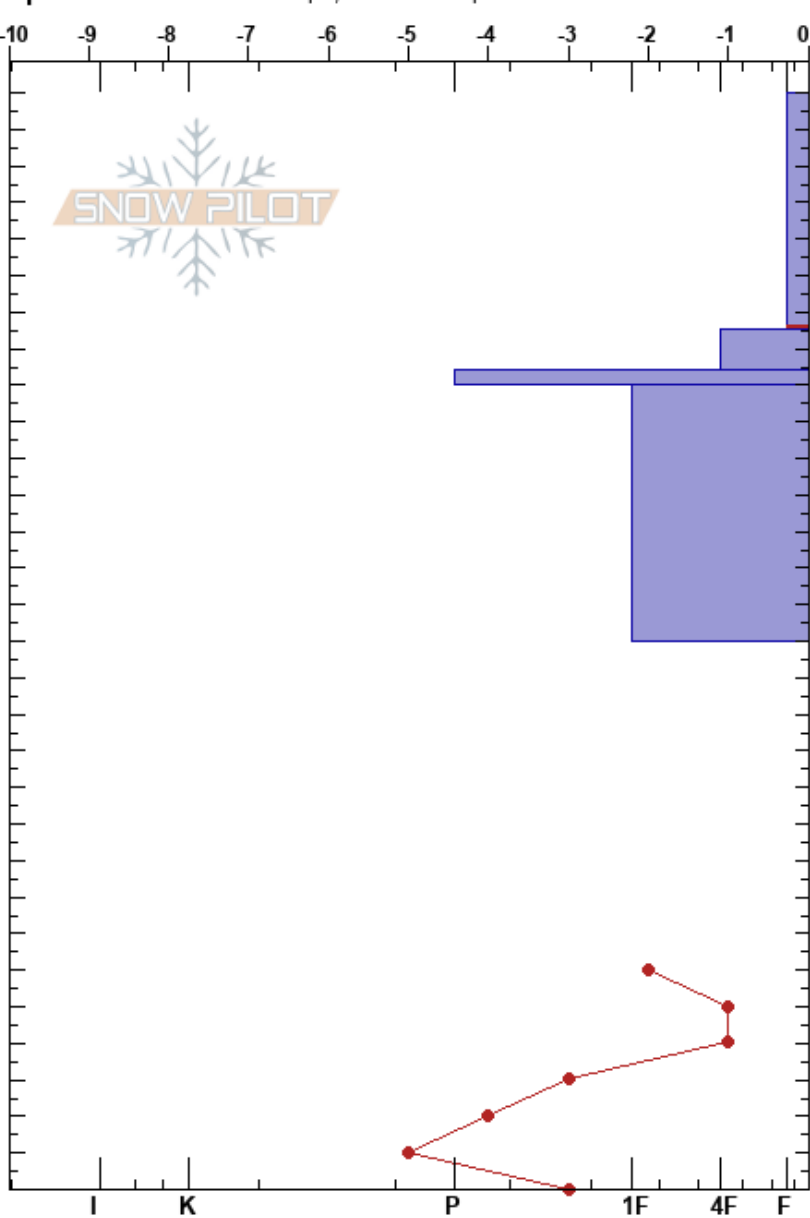

Powderhouse
 Central Sierra
 CA
 Elevation: 8850 ft
 Aspect: N
 Specifics: Ski tracks on slope; We skied slope

Aaron Liimatainen
 02/11/2017 - 1:30pm
 Co-ord: 38.78380N, -119.98492W
 Slope Angle: 23°
 Wind Loading: no

Stability: **HS:300**
 Air Temperature: -4°C
 Sky Cover: OVC
 Precipitation: NO
 Wind: Calm
 Layer Notes: 300-235cm: Problematic layer

Elevation (cm)	Crystal		Moisture	ρ kg/m³	Stability tests & Layer comments
	Form	Size			
270	/	1	D		
235	⊕	1.5	M		
220	⊙	1.5	M		
180	.	1	D		

← CT13, Q2 @15cm

Notes: