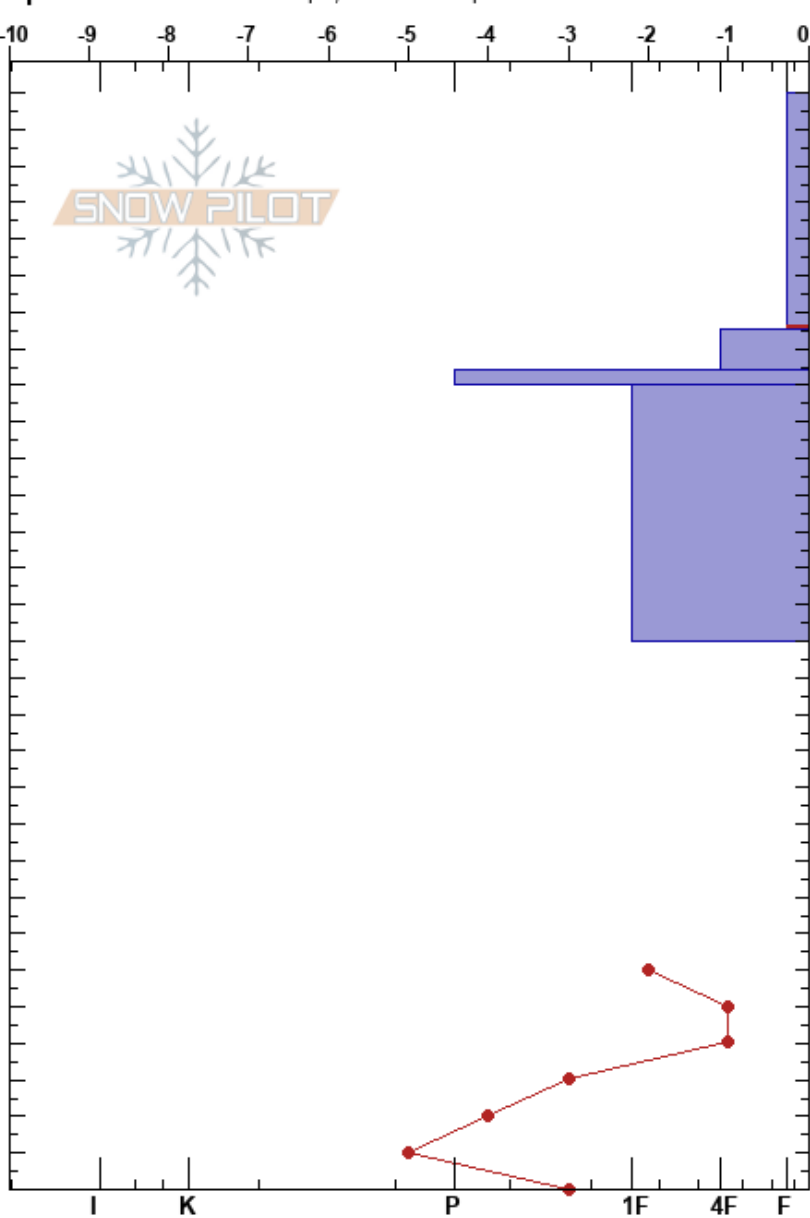

Powderhouse
 Central Sierra
 CA
 Elevation: 8850 ft
 Aspect: N
 Specifics: Ski tracks on slope; We skied slope

Aaron Liimatainen
 02/11/2017 - 1:30pm
 Co-ord: 38.78380N, -119.98492W
 Slope Angle: 23°
 Wind Loading: no

Stability: **HS:300**
 Air Temperature: -4°C
 Sky Cover: OVC
 Precipitation: NO
 Wind: Calm
 Layer Notes: 300-235cm: Problematic layer

Elevation (cm)	Crystal		Moisture	ρ kg/m³	Stability tests & Layer comments
	Form	Size			
270	/	1	D		
230	⊕	1.5	M		
220	⊙	1.5	M		
180	.	1	D		

← CT13, Q2 @15cm

Notes: