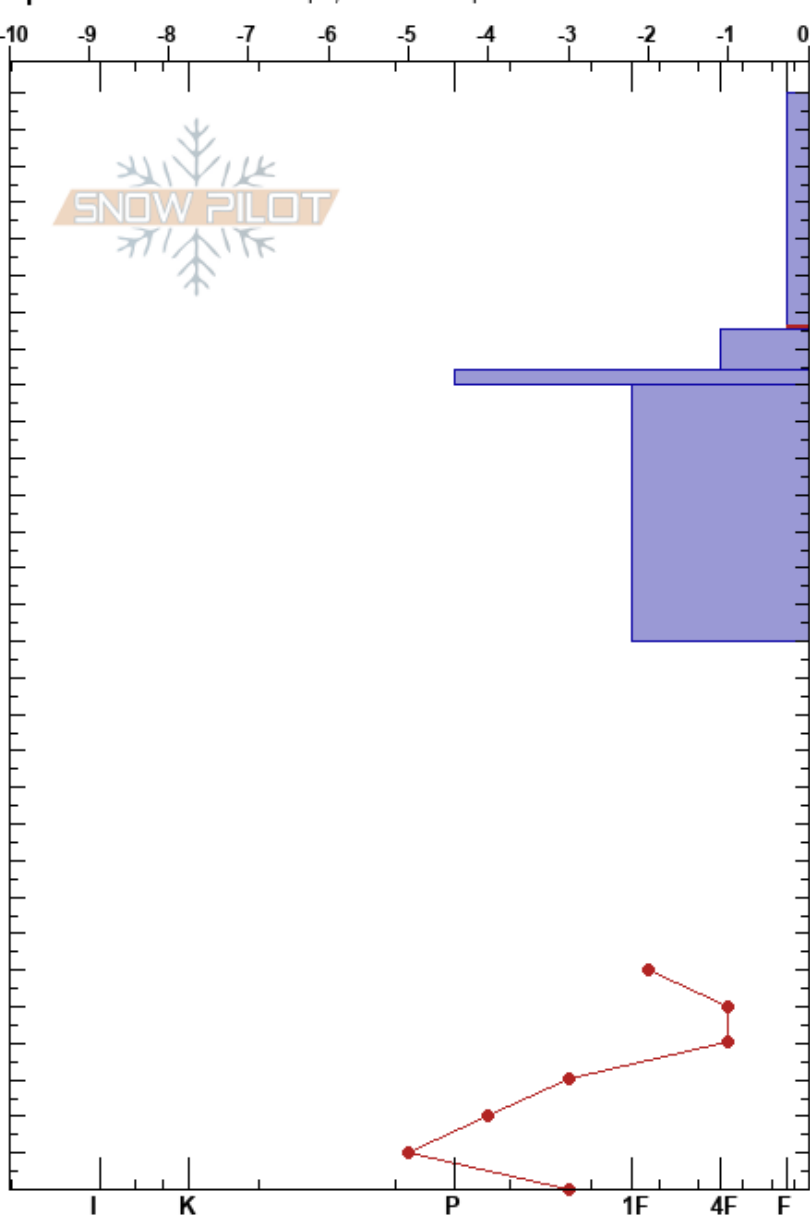

Powderhouse  
 Central Sierra  
 CA  
 Elevation: 8850 ft  
 Aspect: N  
 Specifics: Ski tracks on slope; We skied slope

Aaron Liimatainen  
 02/11/2017 - 1:30pm  
 Co-ord: 38.78380N, -119.98492W  
 Slope Angle: 23°  
 Wind Loading: no

Stability: **HS:300**  
 Air Temperature: -4°C  
 Sky Cover: OVC  
 Precipitation: NO  
 Wind: Calm  
 Layer Notes: 300-235cm: Problematic layer

Elevation (cm)	Crystal		Moisture	$\rho$ kg/m <sup>3</sup>	Stability tests & Layer comments
	Form	Size			
270	/	1	D		
230	⊕	1.5	M		
220	⊙	1.5	M		
180	.	1	D		

← CT13, Q2 @15cm

Notes: