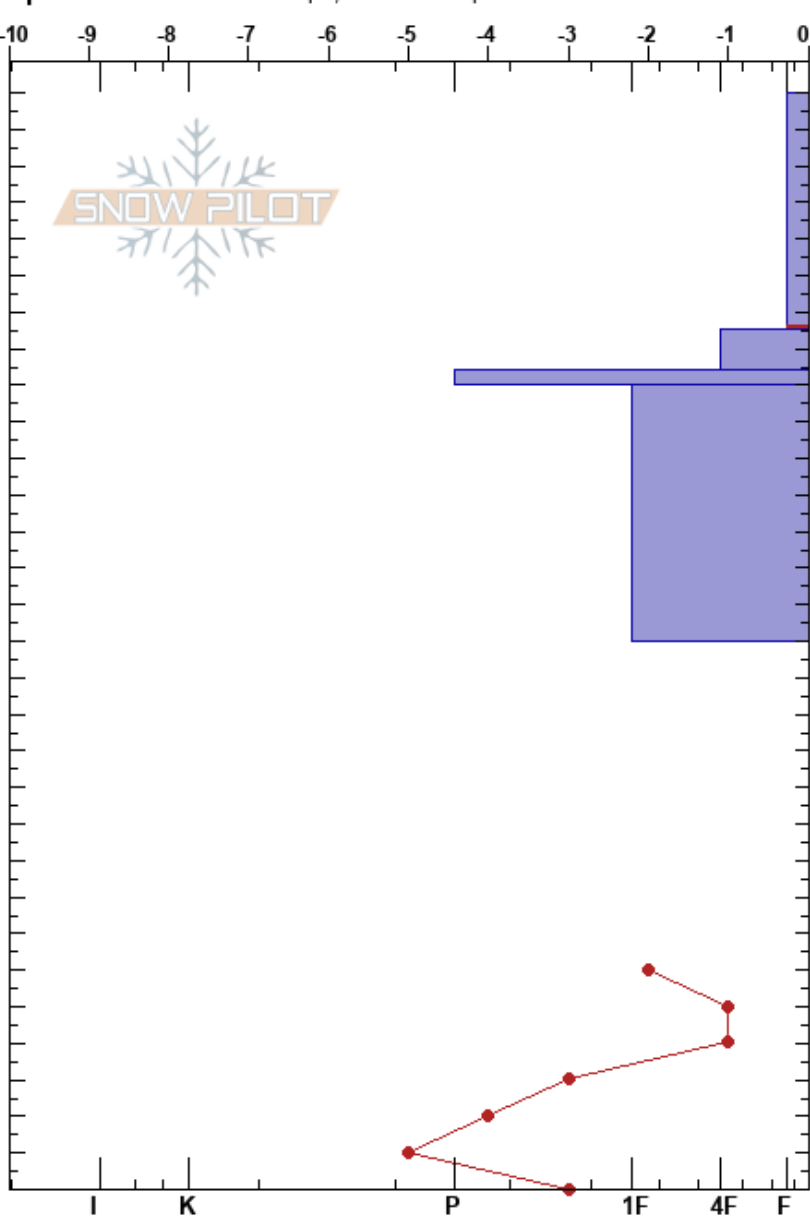

Powderhouse
 Central Sierra
 CA
 Elevation: 8850 ft
 Aspect: N
 Specifics: Ski tracks on slope; We skied slope

Aaron Liimatainen
 02/11/2017 - 1:30pm
 Co-ord: 38.78380N, -119.98492W
 Slope Angle: 23°
 Wind Loading: no

Stability: **HS:300**
 Air Temperature: -4°C
 Sky Cover: OVC
 Precipitation: NO
 Wind: Calm
 Layer Notes: 300-235cm: Problematic layer

Elevation (cm)	Crystal		Moisture	ρ kg/m ³	Stability tests & Layer comments
	Form	Size			
270	/	1	D		
235	⊕	1.5	M		
220	⊙	1.5	M		
180	.	1	D		

← CT13, Q2 @15cm

Notes: