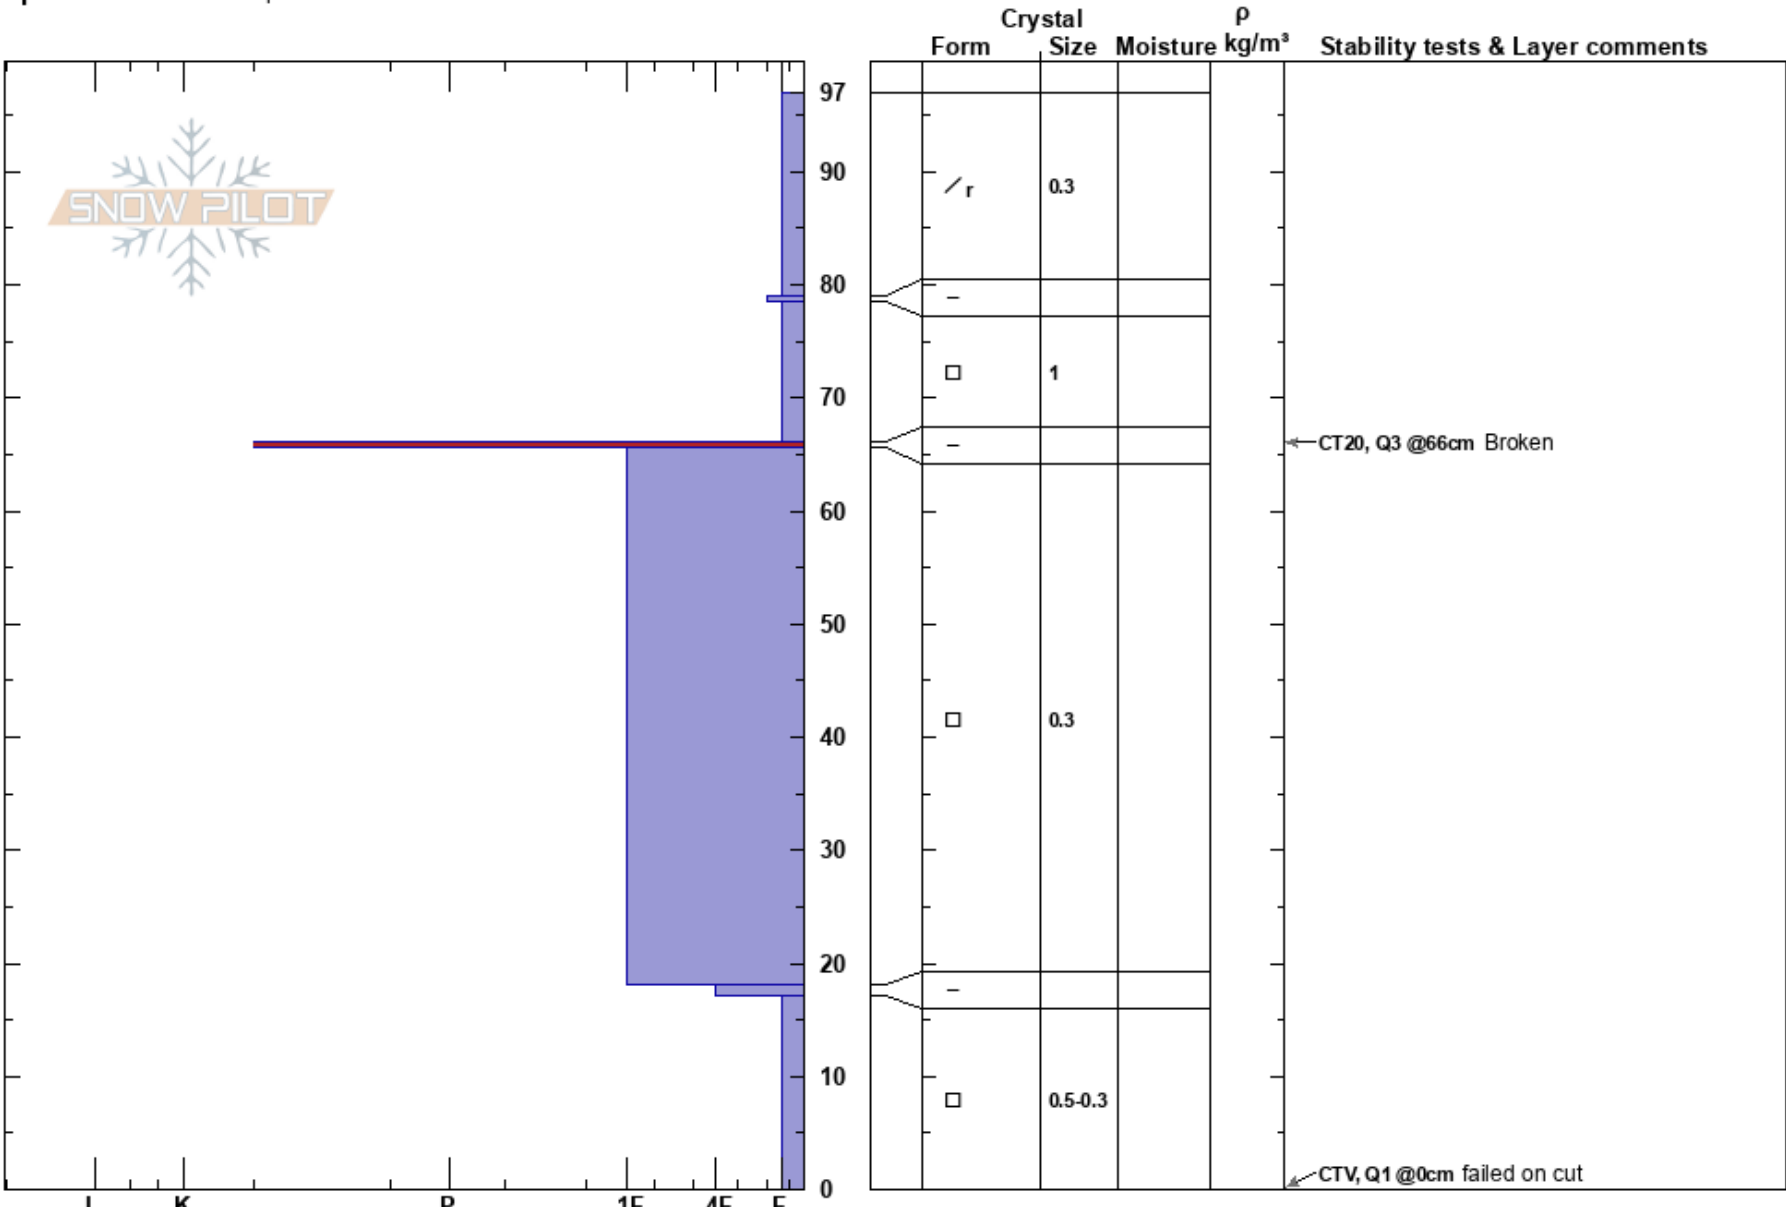

Ring uptrack
 Sangre de Cristo Range
 NM
Elevation: 11159 ft
Aspect: 270°
Specifics: We skied slope

Marc Beverly
 12/11/2019 - 11:40am
Co-ord: 13S 461387W 4047904N
Slope Angle: 36°
Wind Loading: no

Stability: Very Good
Air Temperature: -1°C
Sky Cover: CLR
Precipitation: NO
Wind: W Light Breeze

HS:97
PF:30
PS: 10
 66-65.5cm: Problematic layer

Notes: Uptrack in the trees to Ring Finger to eval stability on approach. good supporting bridge and skiability overall. Skied Ring Finger.