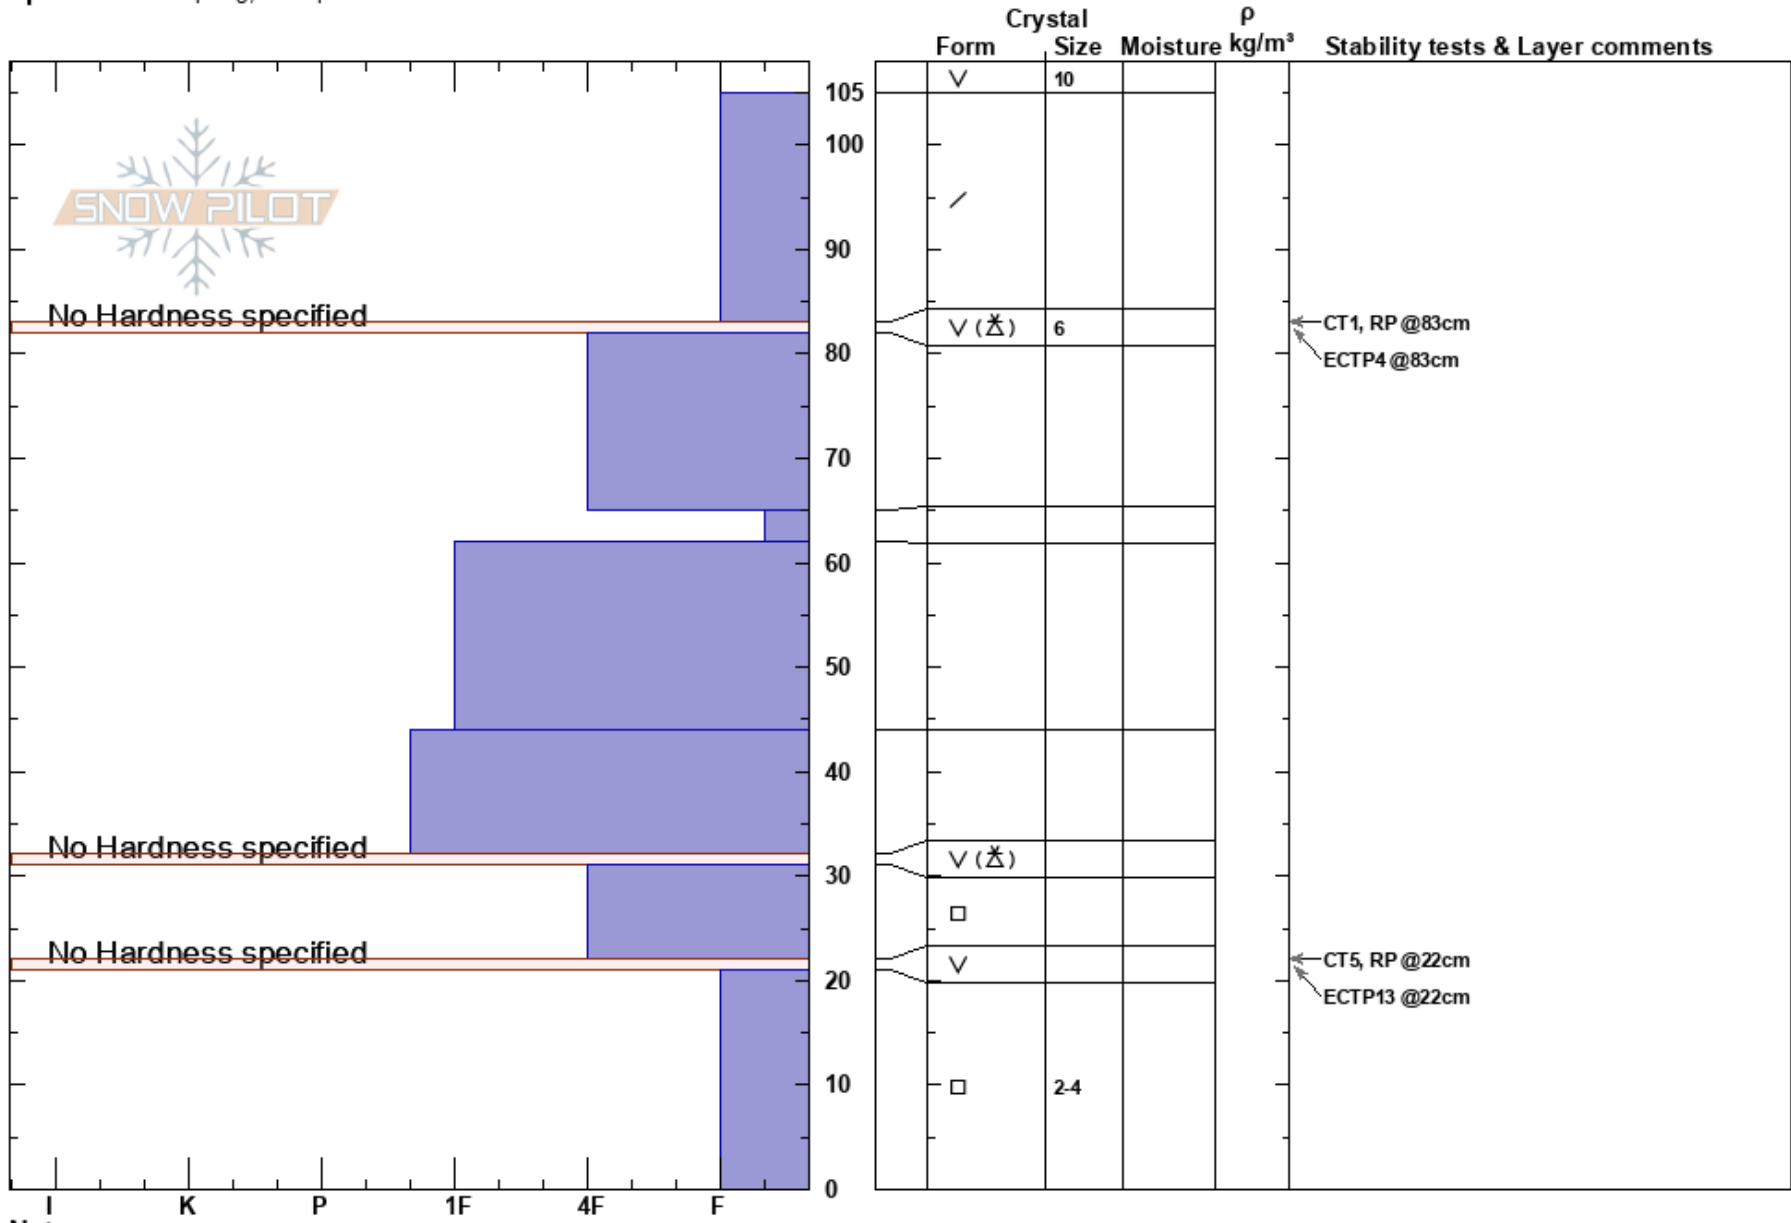

Cat Scratch - 12/11/19

Eric Deering

Stability:

HS:105

Layer Notes:

Park Range

12/11/2019 - 1:05pm

Air Temperature: 22°F

22-21cm: Problematic layer

CO

Co-ord:

Sky Cover: FEW

Elevation: 9600 ft

Slope Angle: 26°

Precipitation: NO

Aspect: NE

Wind Loading:

Wind: Calm

Specifics: Collapsing, widespreac

Notes: