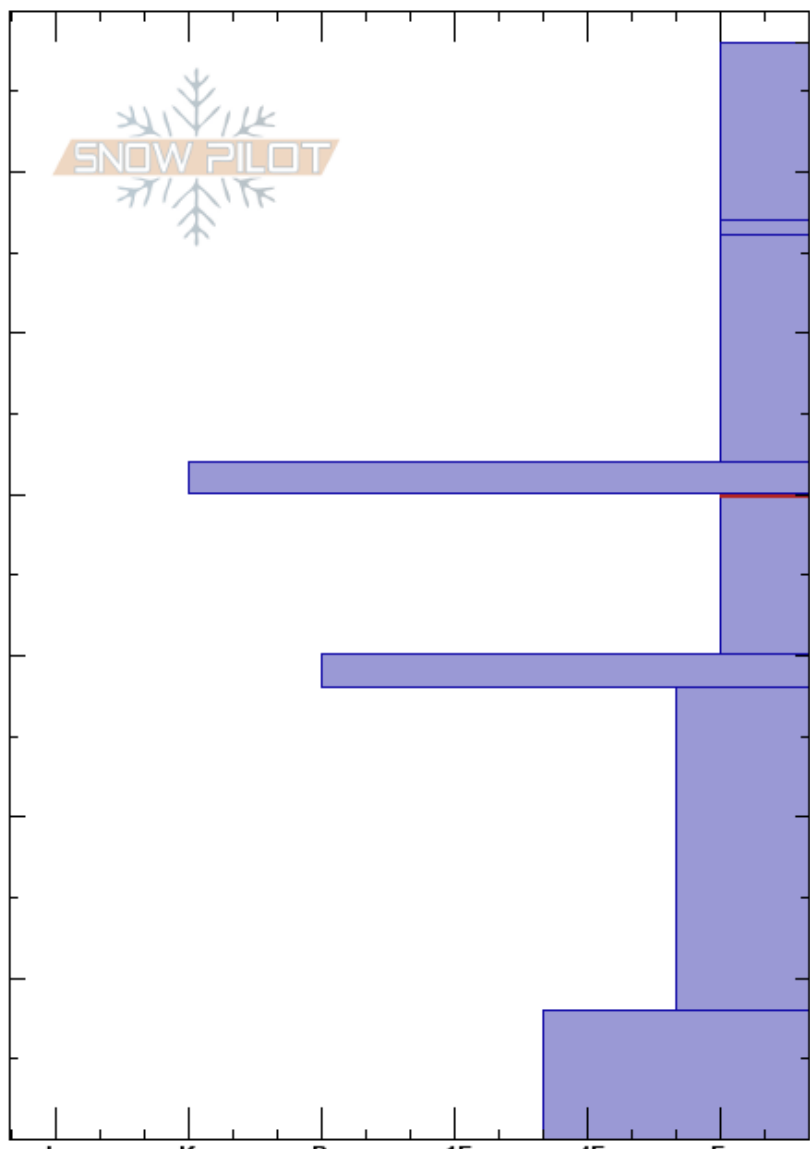

Beehive-Middle Basin  
 Madison Range-N  
 MT

Ian Hoyer  
 12/11/2019 - 12:00pm  
 Co-ord: 45.33569N, -111.38410W  
 Slope Angle: 30°  
 Wind Loading: no

Stability: Fair Stable  
 Air Temperature:  
 Sky Cover: OVC  
 Precipitation: NO  
 Wind: W Light Breeze

HS:68  
 PF:40  
 PS:15  
 40-30cm:Problematic layer

Elevation: 9646 ft  
 Aspect: 100°

Specifics: Ski tracks on slope; We skied slope

Crystal Form	Crystal Size	Moisture	$\rho$ kg/m <sup>3</sup>	Stability tests & Layer comments
+				
V(+)	8			
/				
■				
□	1			
⊙⊙				
□	2			
⊙⊙(□)				
				ECTX