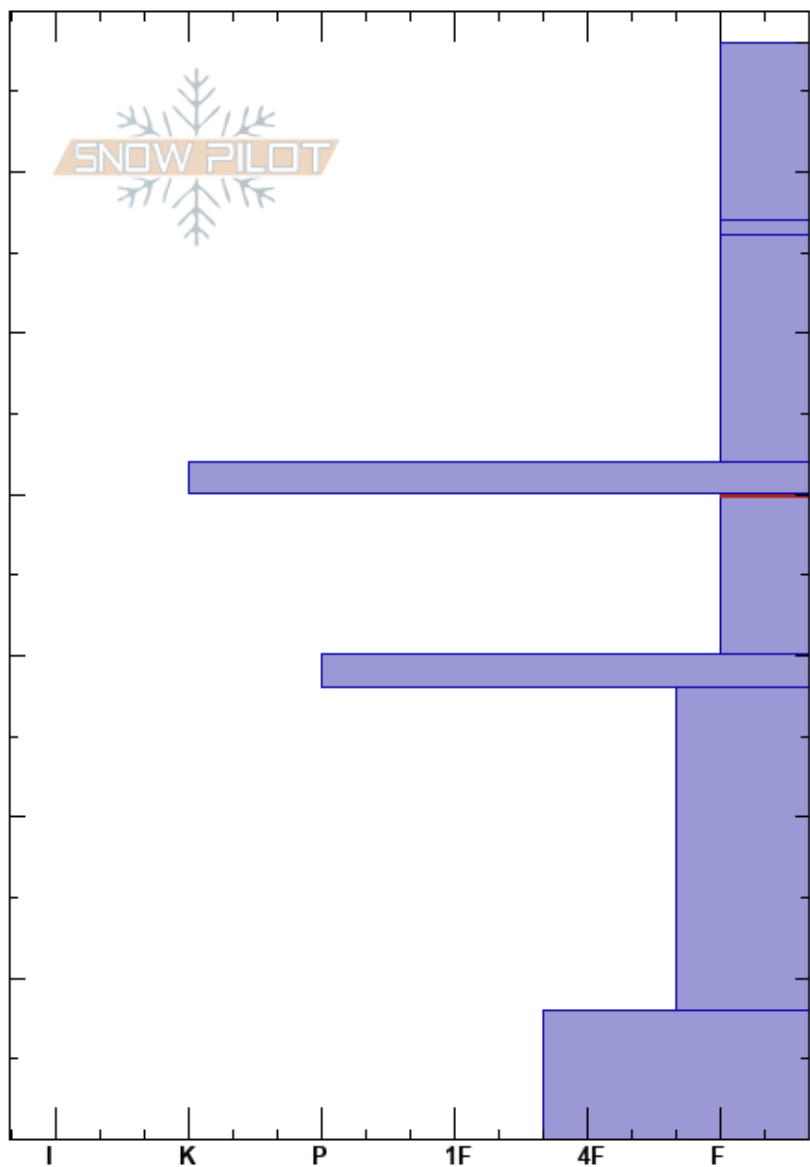

Beehive-Middle Basin
Madison Range-N
MT

Ian Hoyer
12/11/2019 - 12:00pm
Co-ord: 45.33569N, -111.38410W
Slope Angle: 30°
Wind Loading: no

Stability: Fair Stable
Air Temperature:
Sky Cover: OVC
Precipitation: NO
Wind: W Light Breeze

HS:68
PF:40 40-30cm:Problematic layer
PS:15

Elevation: 9646 ft
Aspect: 100°

Specifics: Ski tracks on slope; We skied slope

Crystal Form	Crystal Size	Moisture	ρ kg/m ³	Stability tests & Layer comments
+				
V(+)	8			
/				
■				
□	1			
⊙⊙				
□	2			
⊙⊙(□)				