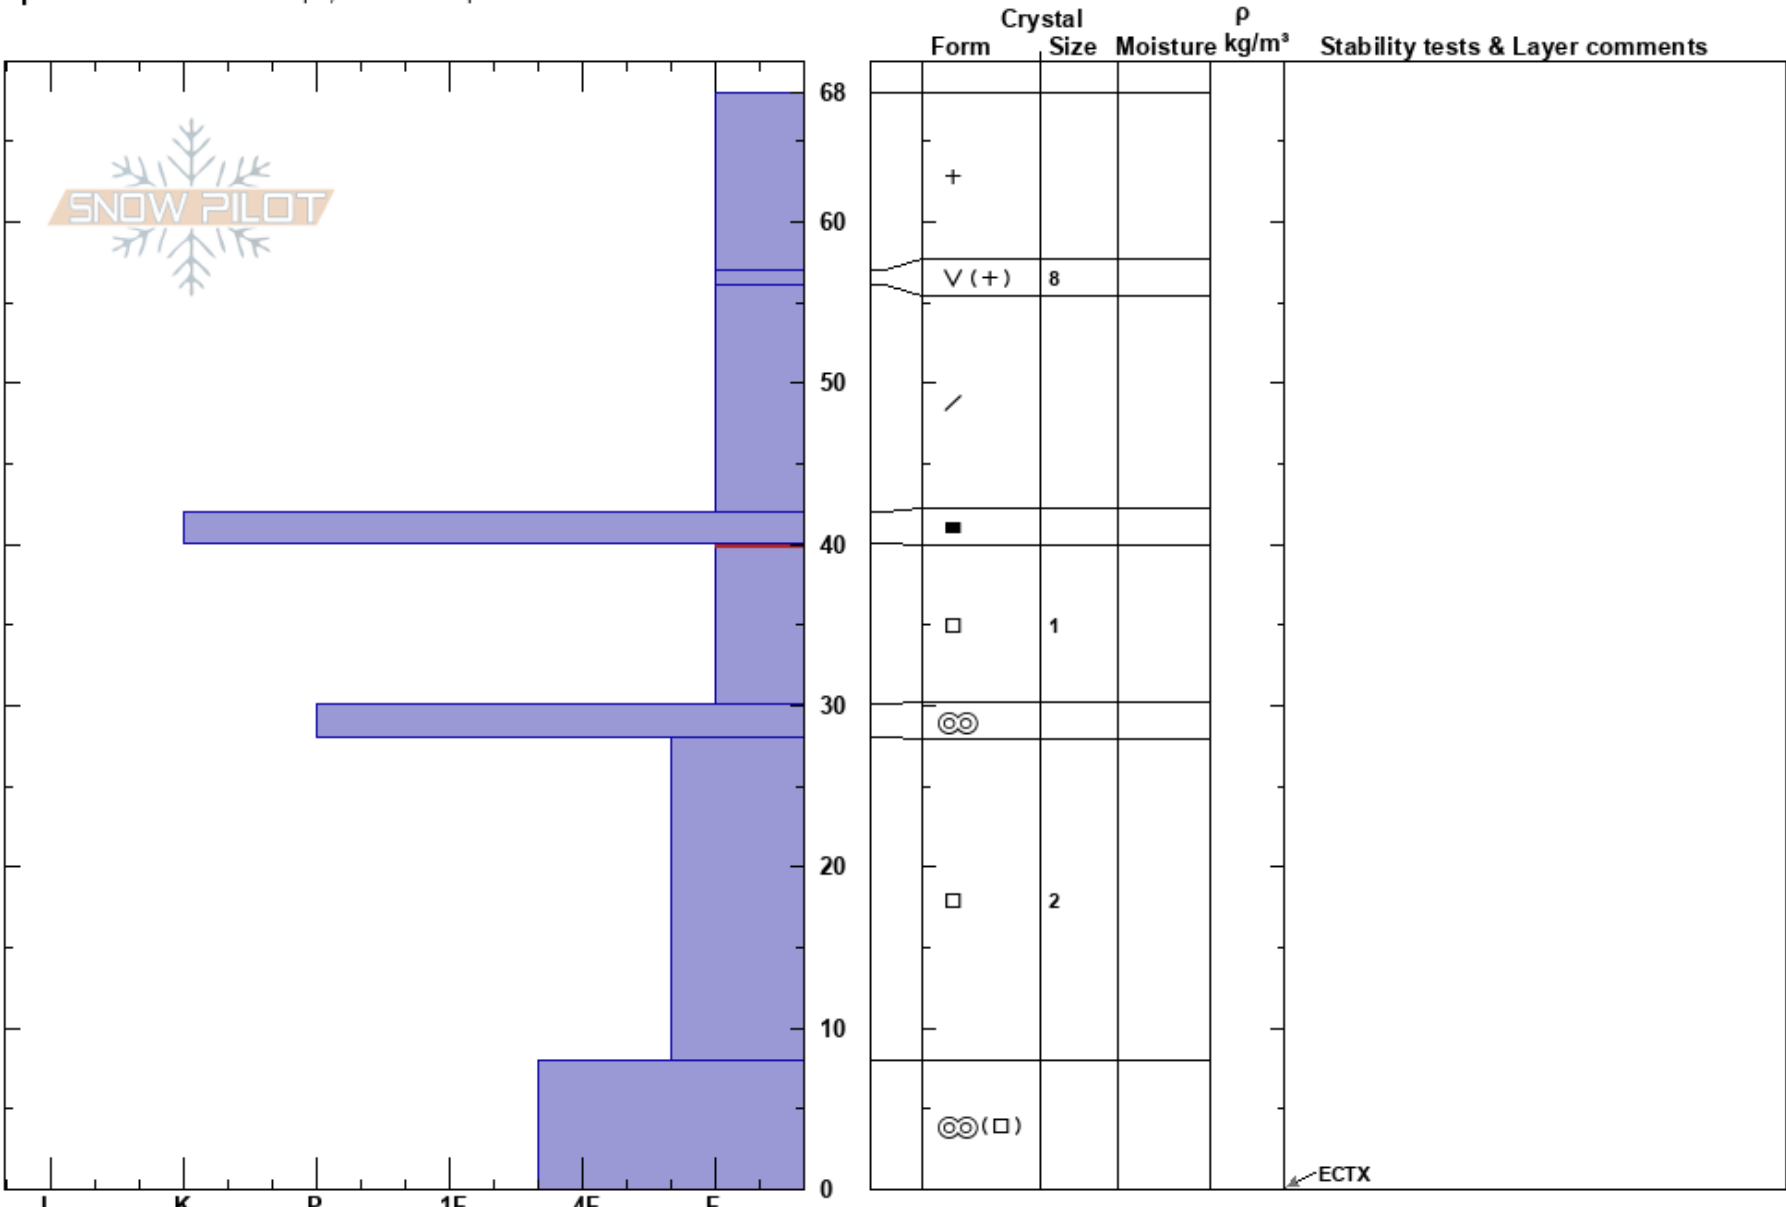

Beehive-Middle Basin
 Madison Range-N
 MT
 Elevation: 9646 ft
 Aspect: 100°
 Specifics: Ski tracks on slope; We skied slope

Ian Hoyer
 12/11/2019 - 12:00pm
 Co-ord: 45.33569N, -111.38410W
 Slope Angle: 30°
 Wind Loading: no

Stability: Fair Stable
 Air Temperature:
 Sky Cover: OVC
 Precipitation: NO
 Wind: W Light Breeze

HS:68
 PF:40
 PS:15
 40-30cm: Problematic layer

Notes: