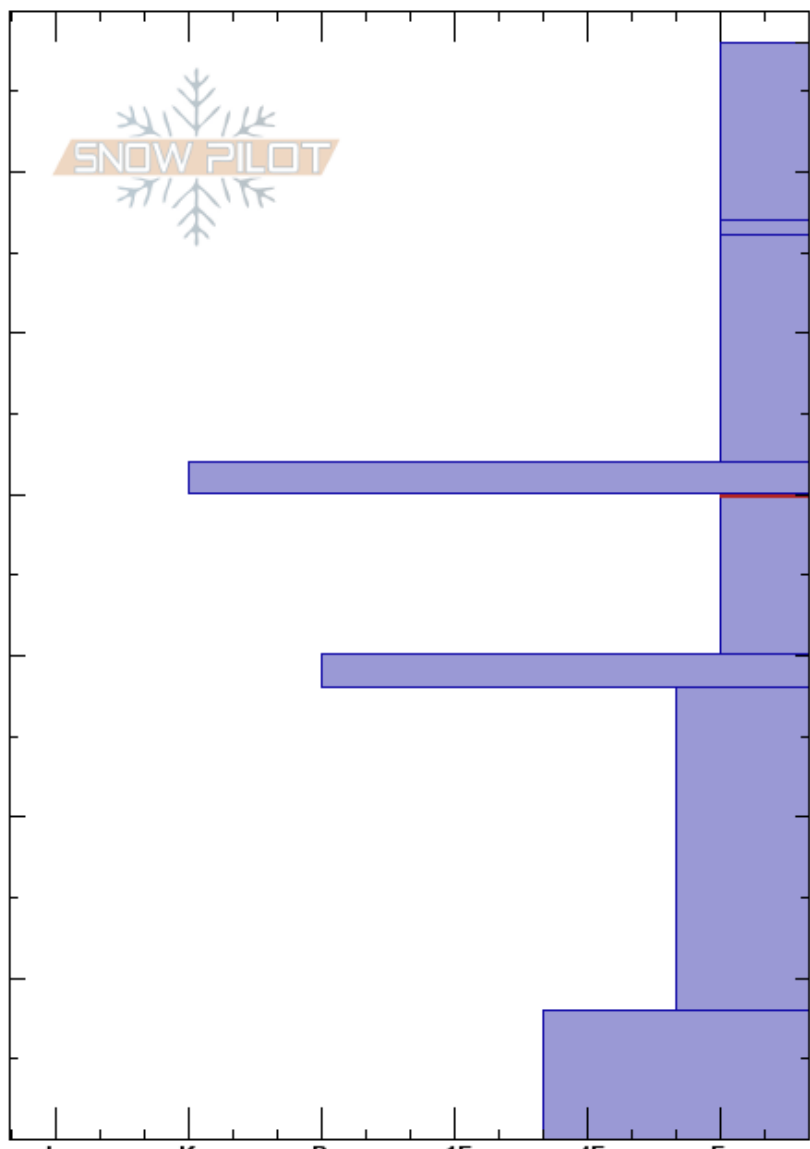

Beehive-Middle Basin  
 Madison Range-N  
 MT

Ian Hoyer  
 12/11/2019 - 12:00pm  
 Co-ord: 45.33569N, -111.38410W  
 Slope Angle: 30°  
 Wind Loading: no

Stability: Fair Stable  
 Air Temperature:  
 Sky Cover: OVC  
 Precipitation: NO  
 Wind: W Light Breeze

HS:68  
 PF:40  
 PS:15  
 40-30cm: Problematic layer

Elevation: 9646 ft  
 Aspect: 100°

Specifics: Ski tracks on slope; We skied slope

Crystal Form	Crystal Size	Moisture	$\rho$ kg/m <sup>3</sup>	Stability tests & Layer comments
+				
V(+)	8			
/				
■				
□	1			
⊙⊙				
□	2			
⊙⊙(□)				
				ECTX