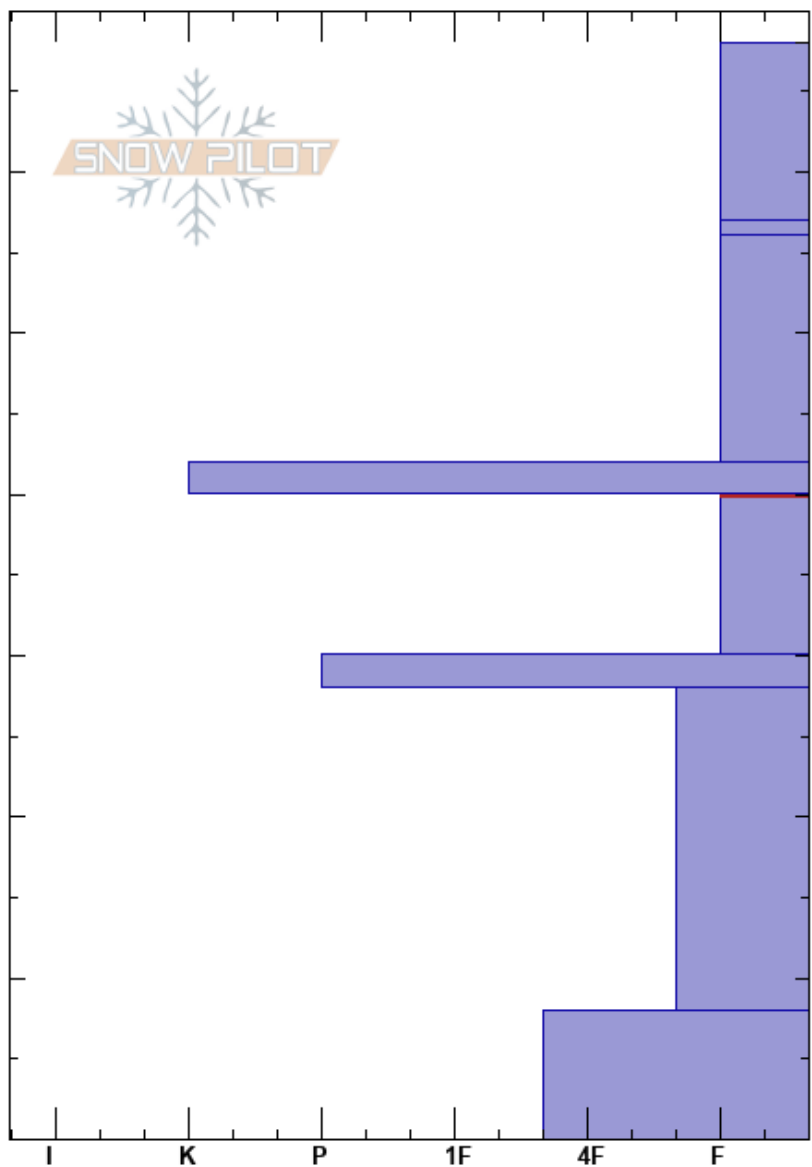

Beehive-Middle Basin
 Madison Range-N
 MT

Ian Hoyer
 12/11/2019 - 12:00pm
 Co-ord: 45.33569N, -111.38410W
 Slope Angle: 30°
 Wind Loading: no

Stability: Fair Stable
 Air Temperature:
 Sky Cover: OVC
 Precipitation: NO
 Wind: W Light Breeze

HS:68
 PF:40
 PS:15
 40-30cm: Problematic layer

Elevation: 9646 ft
 Aspect: 100°

Specifics: Ski tracks on slope; We skied slope

Crystal Form	Crystal Size	Moisture	ρ kg/m ³	Stability tests & Layer comments
+				
V(+)	8			
/				
■				
□	1			
⊙⊙				
□	2			
⊙⊙(□)				
				ECTX