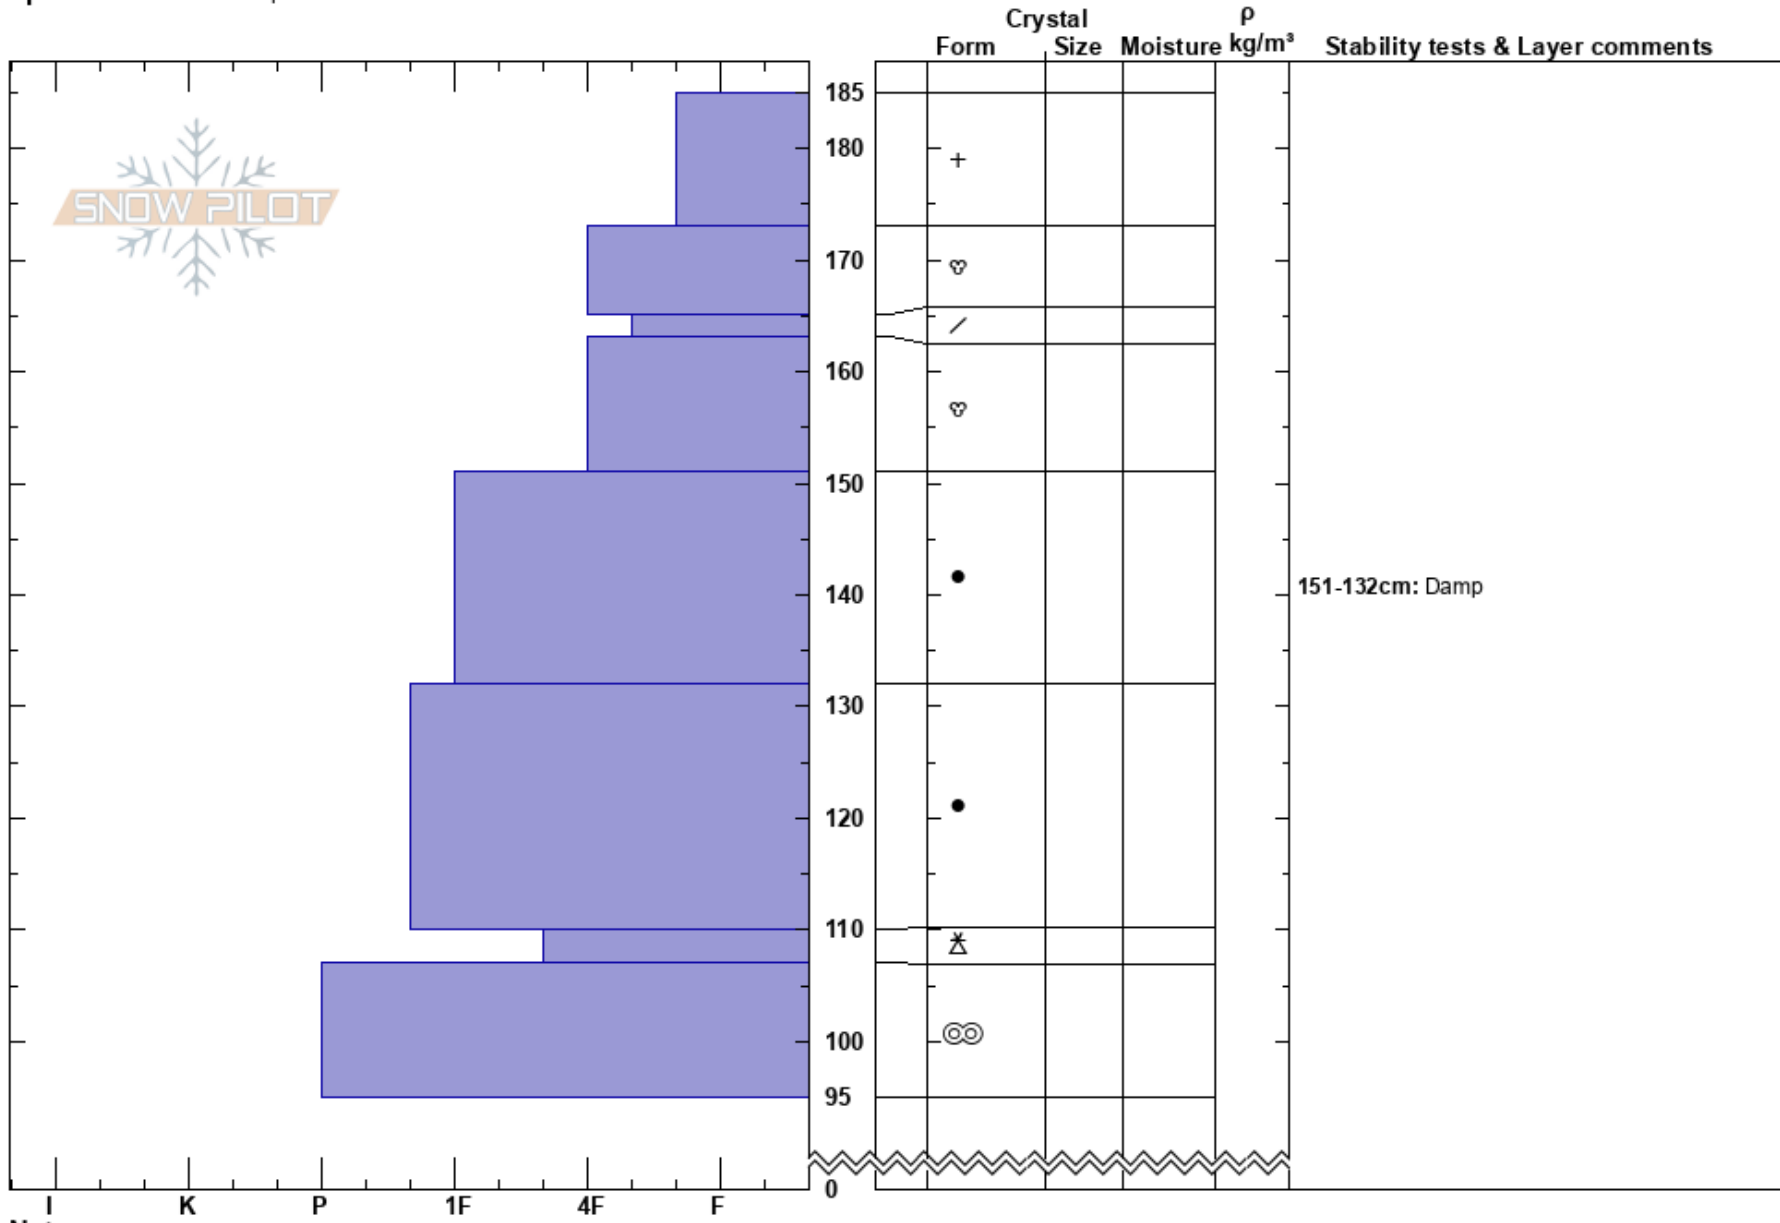

North Trough Springs  
 Manti Skyline  
 UT  
 Elevation: 8800 ft  
 Aspect: 330°  
 Specifics: We skied slope

Drew Hardesty  
 02/11/2017 - 11:00am  
 Co-ord:  
 Slope Angle: 20°  
 Wind Loading:

Stability: **HS:185**  
 Air Temperature: **PF:60** 151-132cm: Damp  
 Sky Cover: SCT  
 Precipitation:  
 Wind: Calm