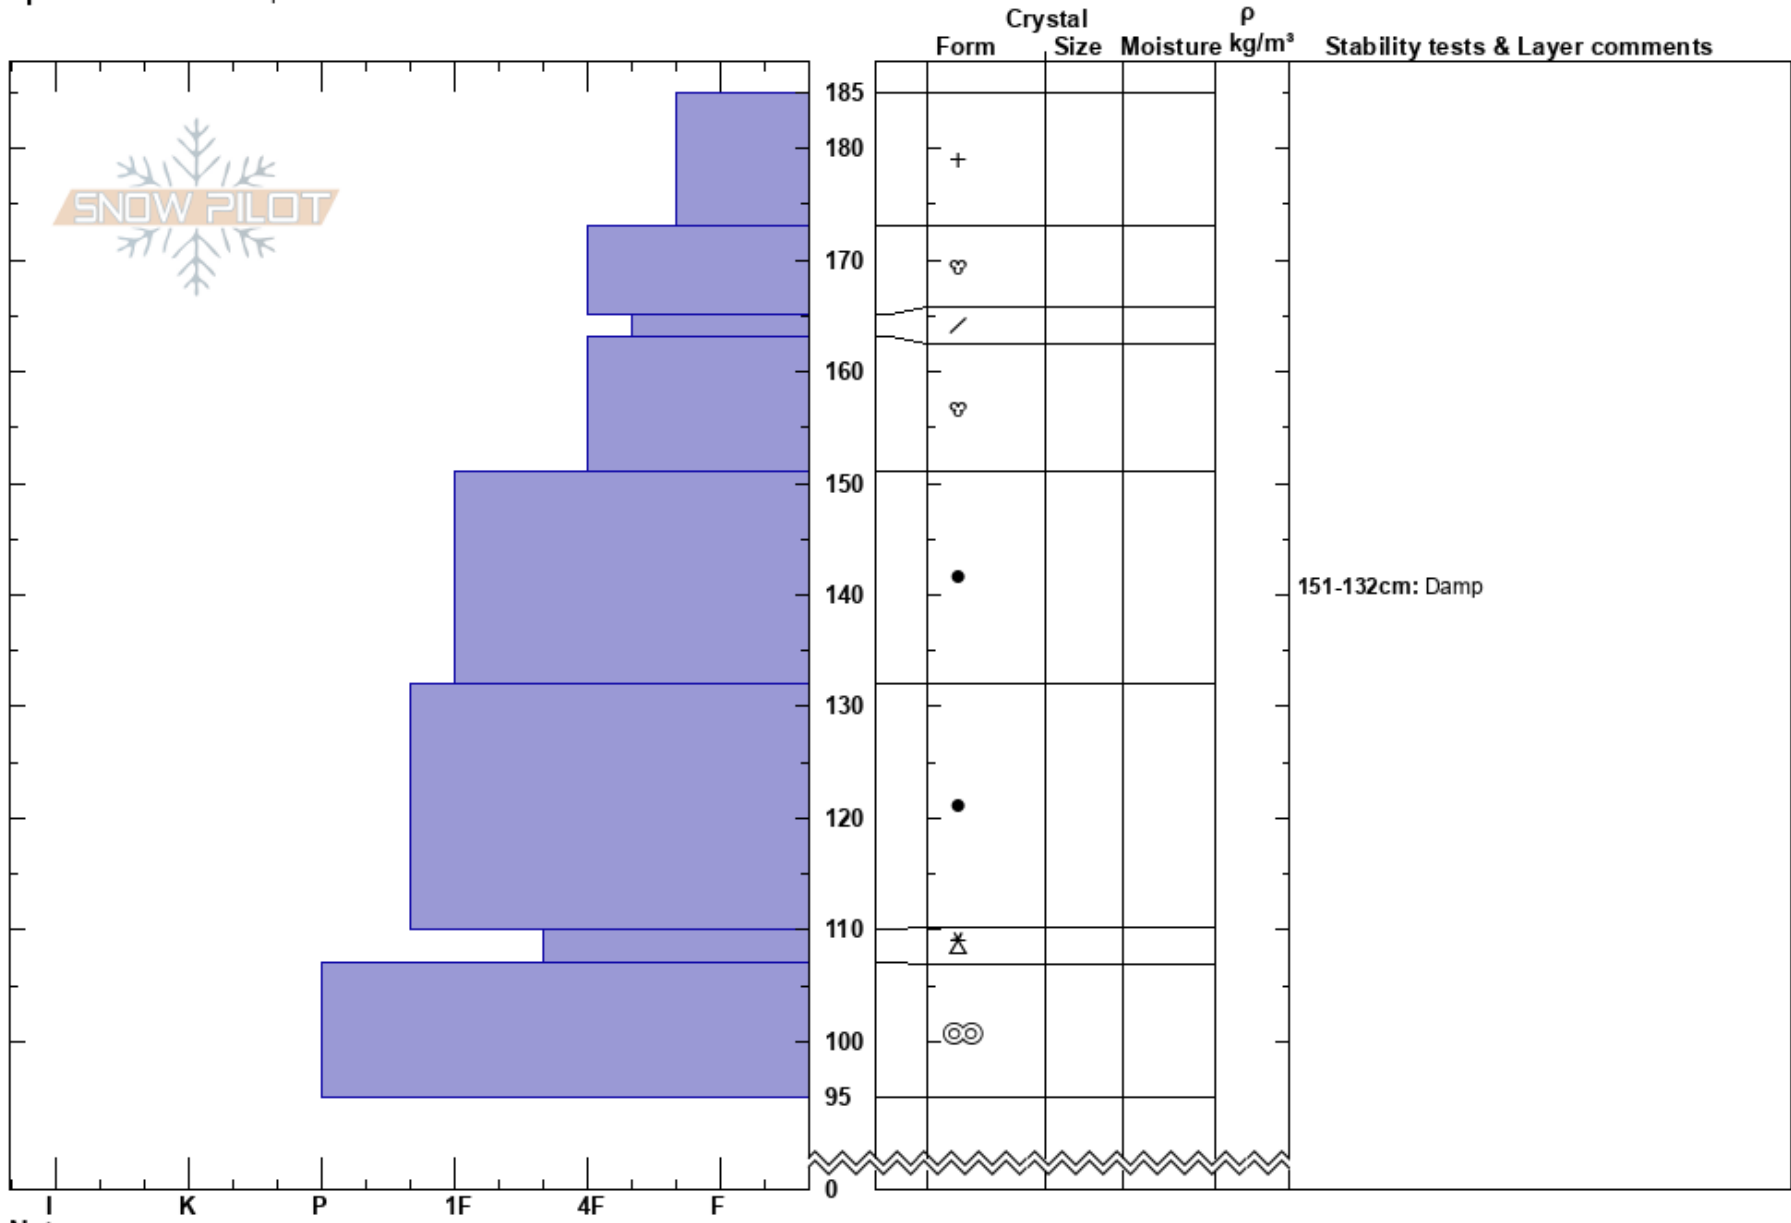

North Trough Springs  
 Manti Skyline  
 UT  
 Elevation: 8800 ft  
 Aspect: 330°  
 Specifics: We skied slope

Drew Hardesty  
 02/11/2017 - 11:00am  
 Co-ord:  
 Slope Angle: 20°  
 Wind Loading:

Stability: **HS:185**  
 Air Temperature: **PF:60** 151-132cm: Damp  
 Sky Cover: SCT  
 Precipitation:  
 Wind: Calm