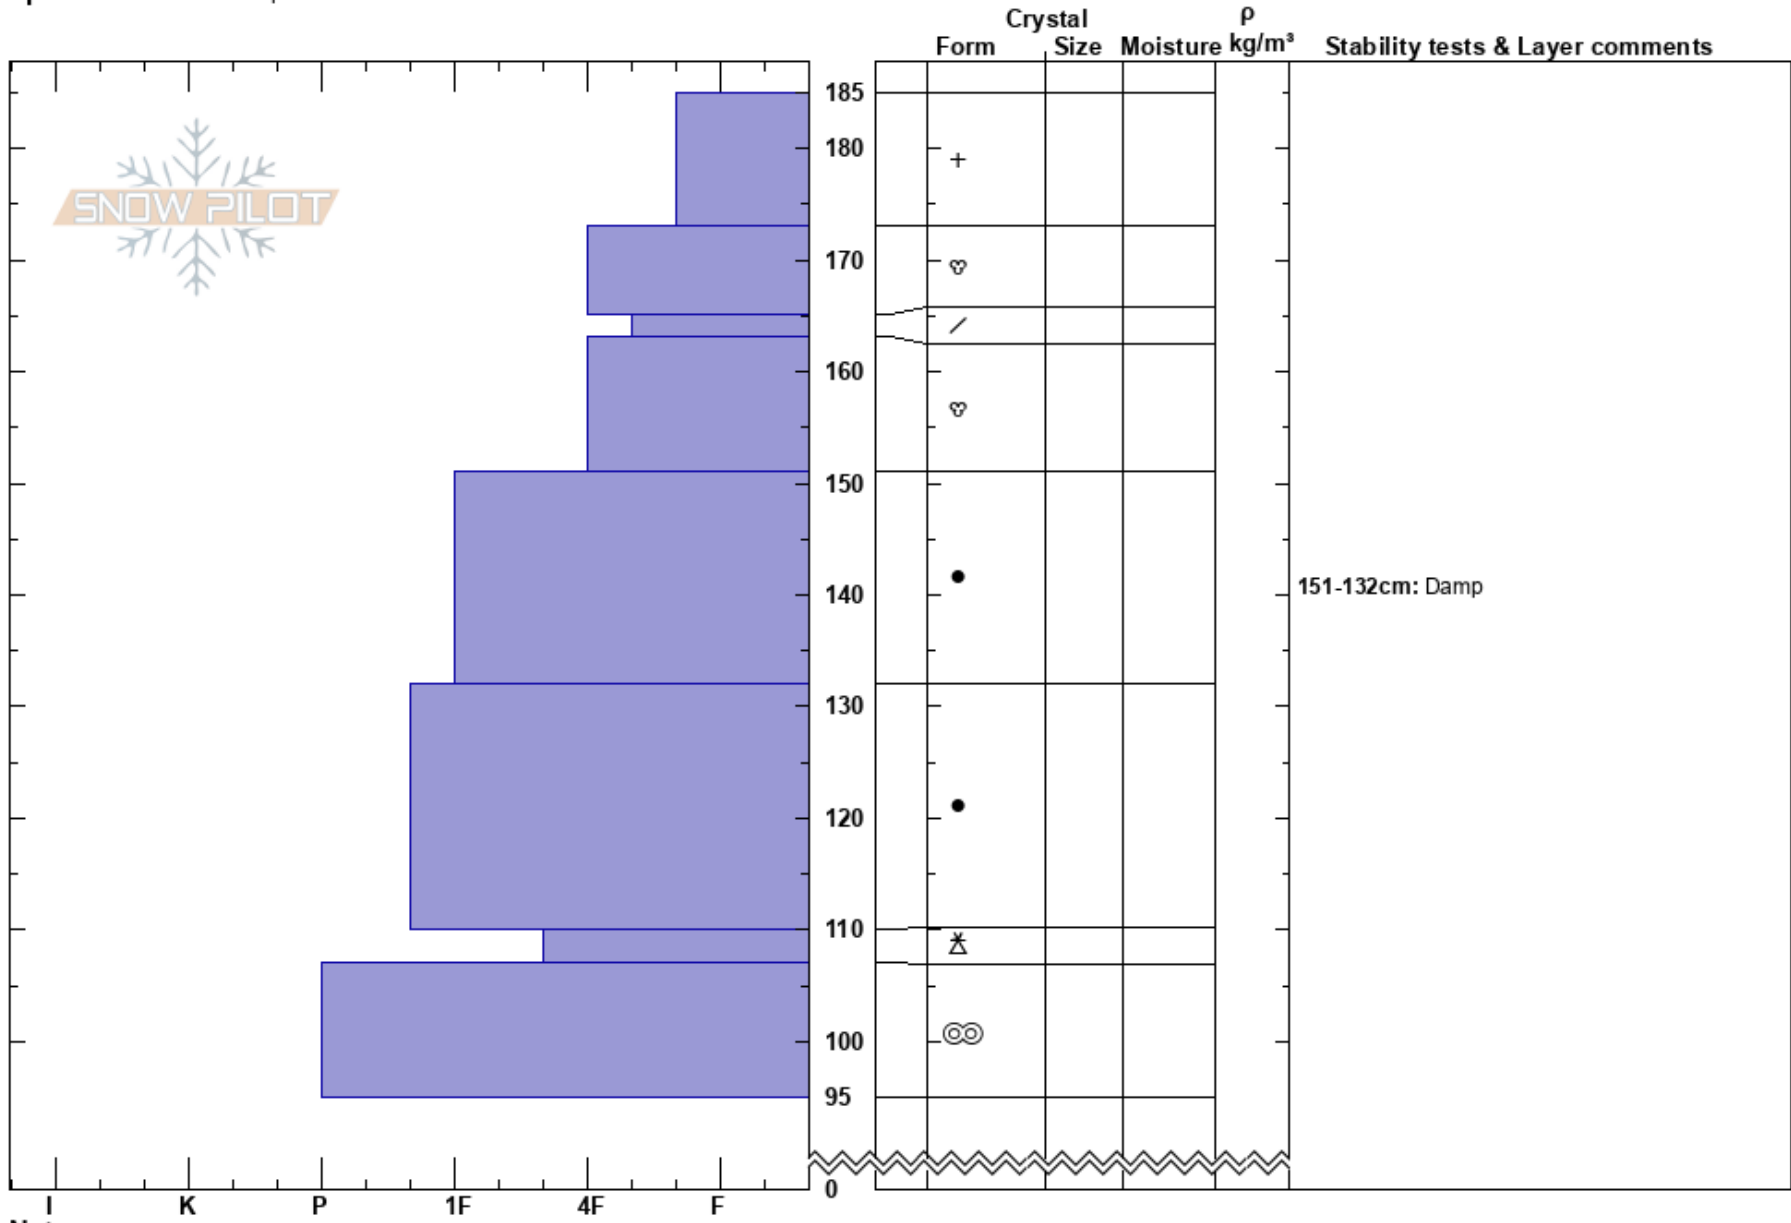

North Trough Springs
 Manti Skyline
 UT
 Elevation: 8800 ft
 Aspect: 330°
 Specifics: We skied slope

Drew Hardesty
 02/11/2017 - 11:00am
 Co-ord:
 Slope Angle: 20°
 Wind Loading:

Stability: **HS:185**
 Air Temperature: **PF:60** 151-132cm: Damp
 Sky Cover: SCT
 Precipitation:
 Wind: Calm