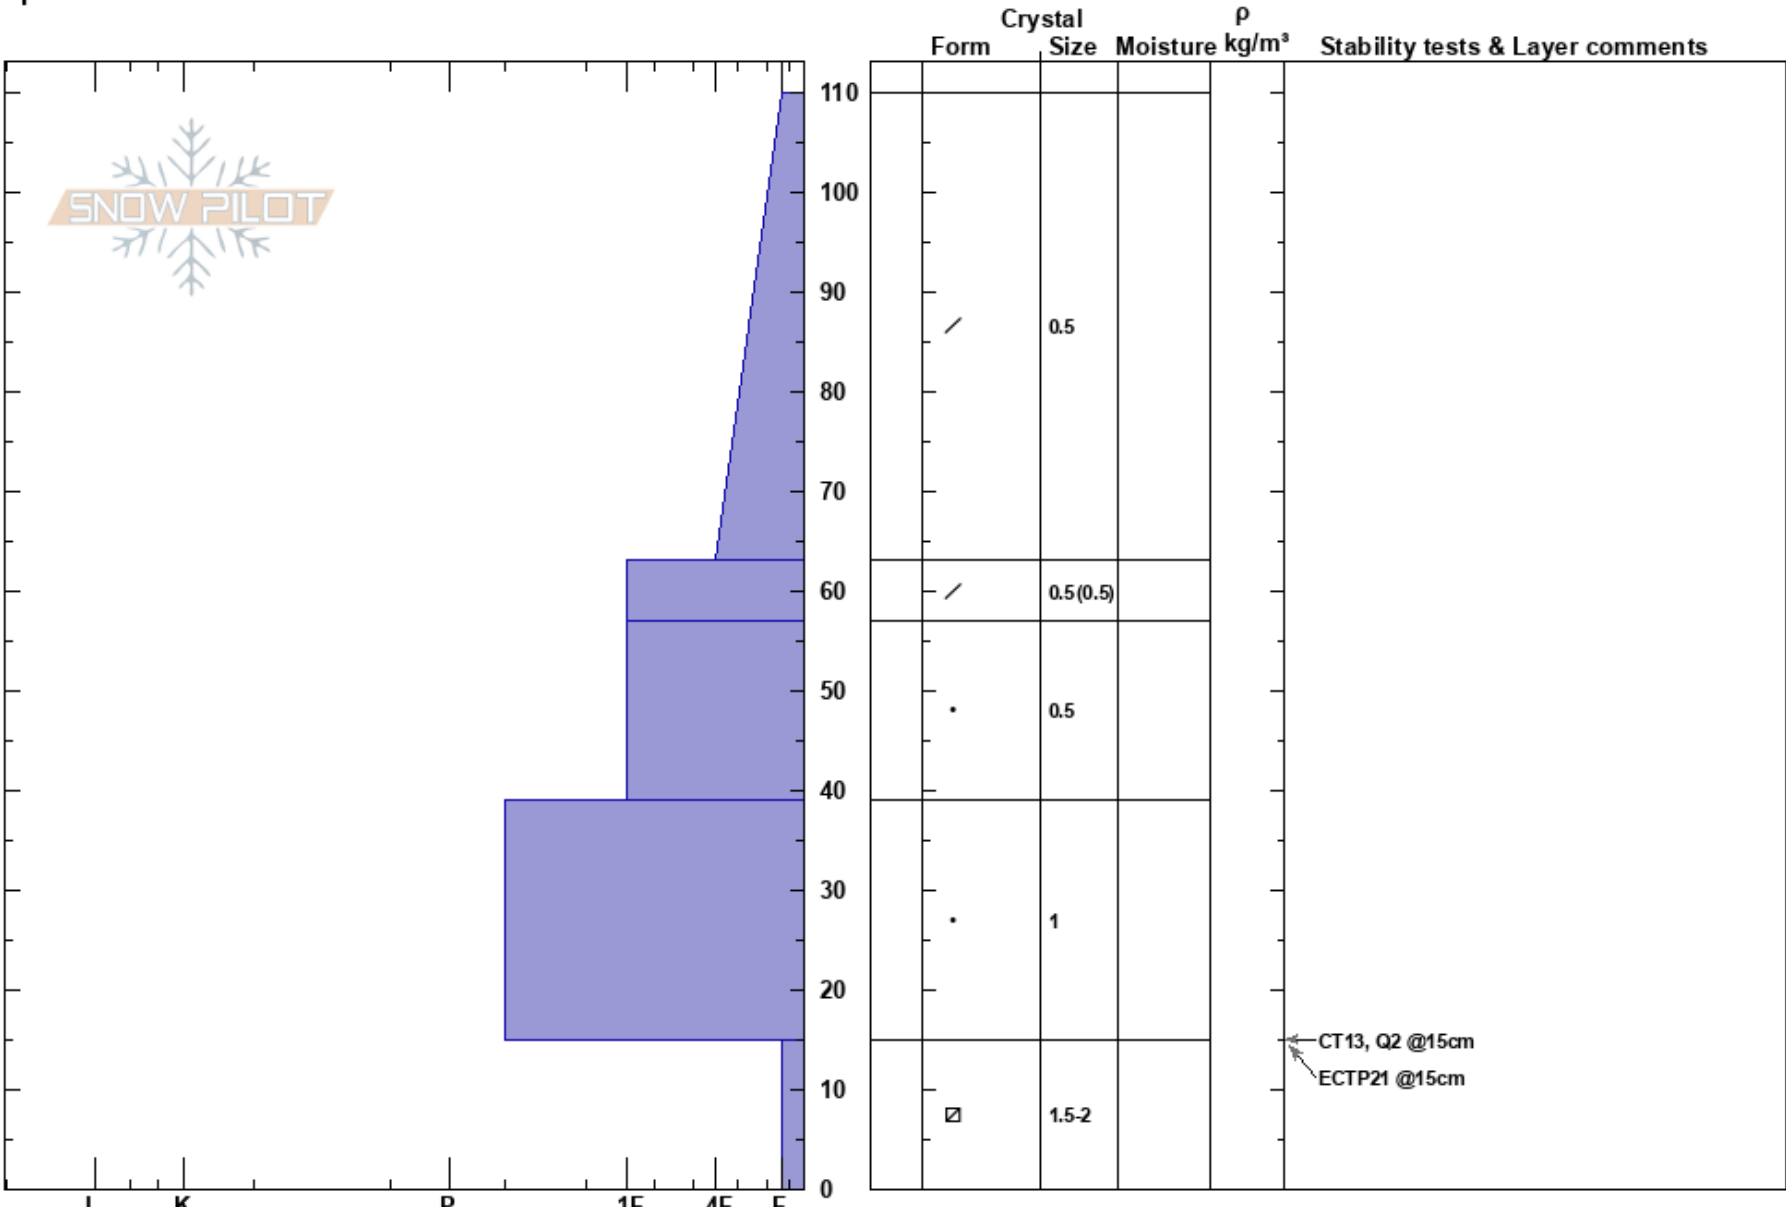

Red Mtn Pass  
 San Juan Range  
 CO  
 Elevation: 11733 ft  
 Aspect: N  
 Specifics:

Chris Stillwell  
 12/11/2019 - 2:00pm  
 Co-ord: 37.89422N, -107.70709E  
 Slope Angle: 15°  
 Wind Loading: no

Stability: **HS:110**  
 Air Temperature: 15-0cm: Problematic layer  
 Sky Cover: SCT  
 Precipitation: NO  
 Wind: Calm