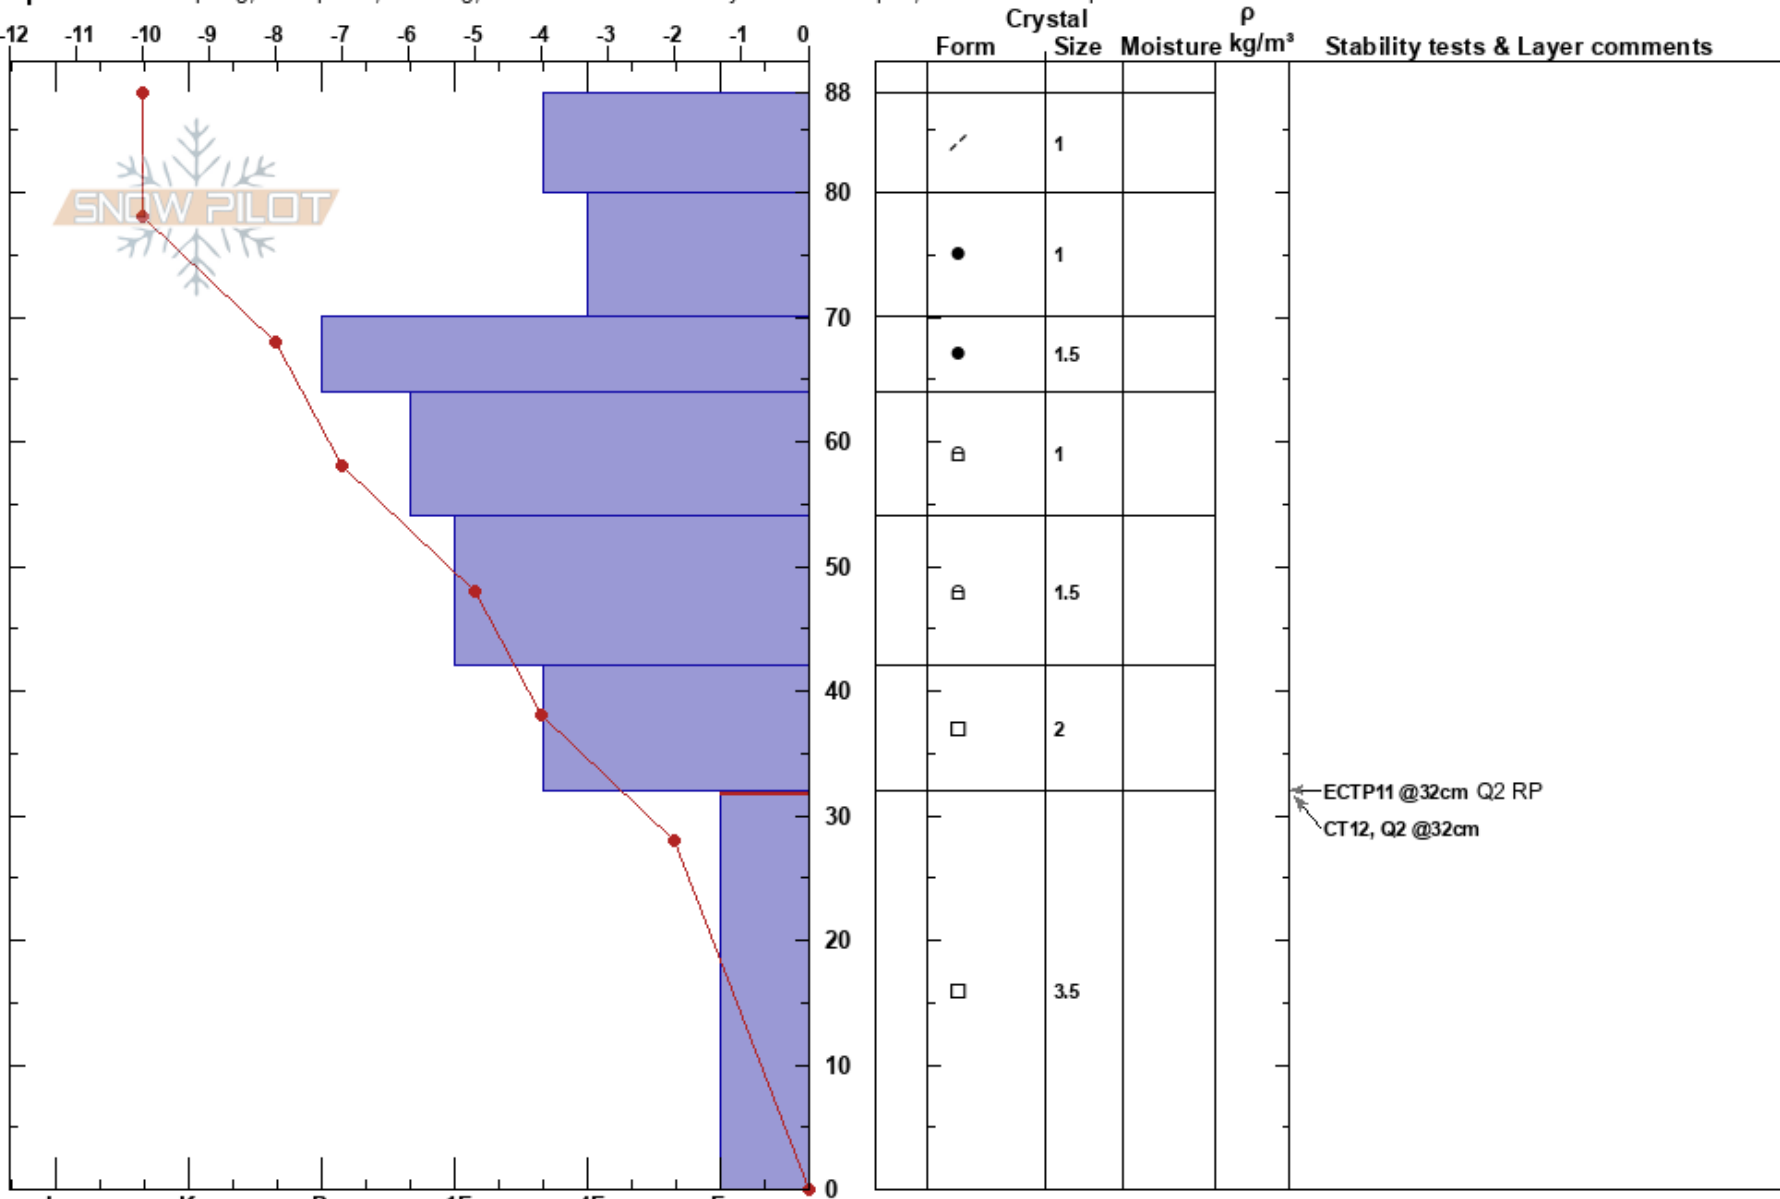

Loveland Pass North
 Loveland Pass
 CO
 Elevation: 11690 ft
 Aspect: NE

Chris Brown
 12/11/2019 - 4:00pm
 Co-ord: 13S 423865W 4391231N
 Slope Angle: 27°
 Wind Loading: previous

Stability:
 Air Temperature: -1°C
 Sky Cover: BKN
 Precipitation: NO
 Wind: W Calm

HS:88
 32-0cm: Problematic layer

Specifics: Collapsing, widespread; Cracking; Recent avalanche activity on similar slopes; Ski tracks on slope

Notes: R2/D2 on same aspect ~1000ft higher