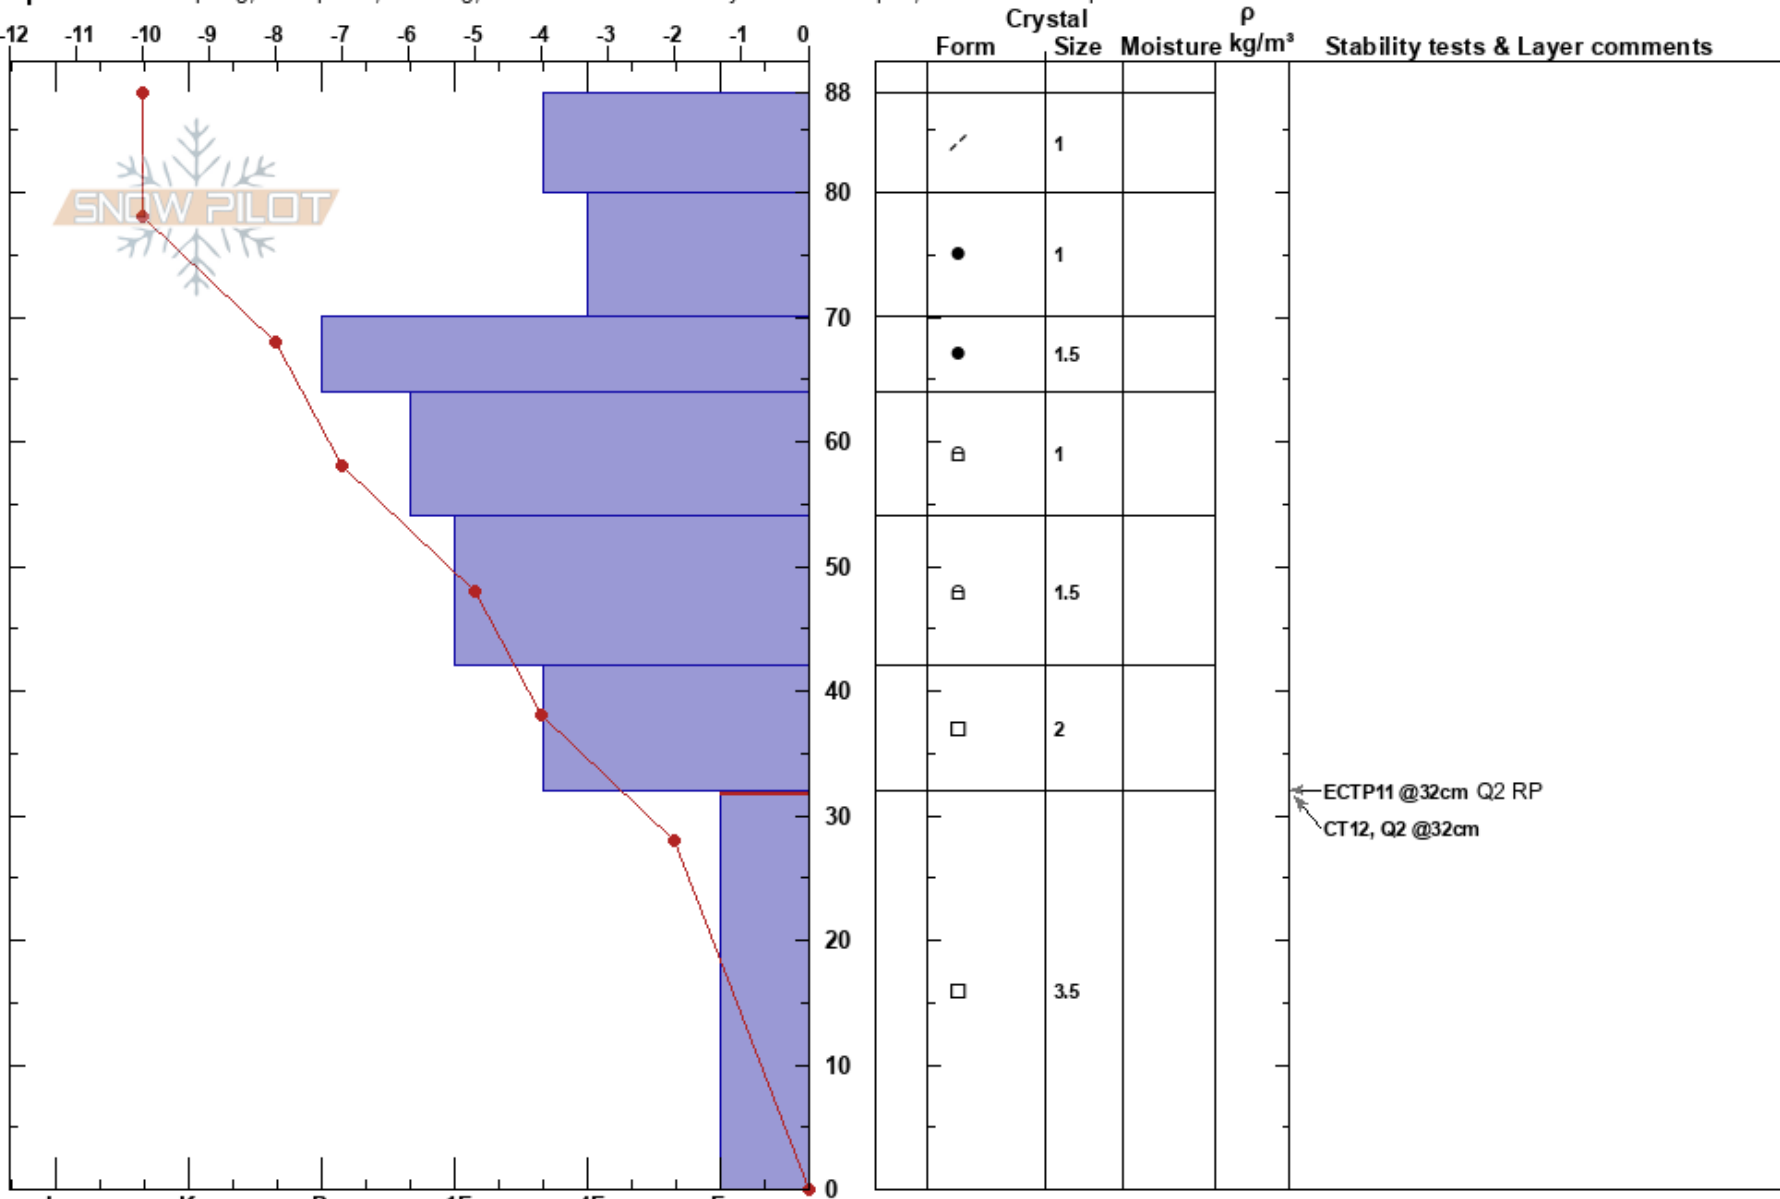

Loveland Pass North
 Loveland Pass
 CO
Elevation: 11690 ft
Aspect: NE

Chris Brown
 12/11/2019 - 4:00pm
Co-ord: 13S 423865W 4391231N
Slope Angle: 27°
Wind Loading: previous

Stability:
Air Temperature: -1°C
Sky Cover: BKN
Precipitation: NO
Wind: W Calm

HS:88
 32-0cm: Problematic layer

Specifics: Collapsing, widespread; Cracking; Recent avalanche activity on similar slopes; Ski tracks on slope

Notes: R2/D2 on same aspect ~1000ft higher