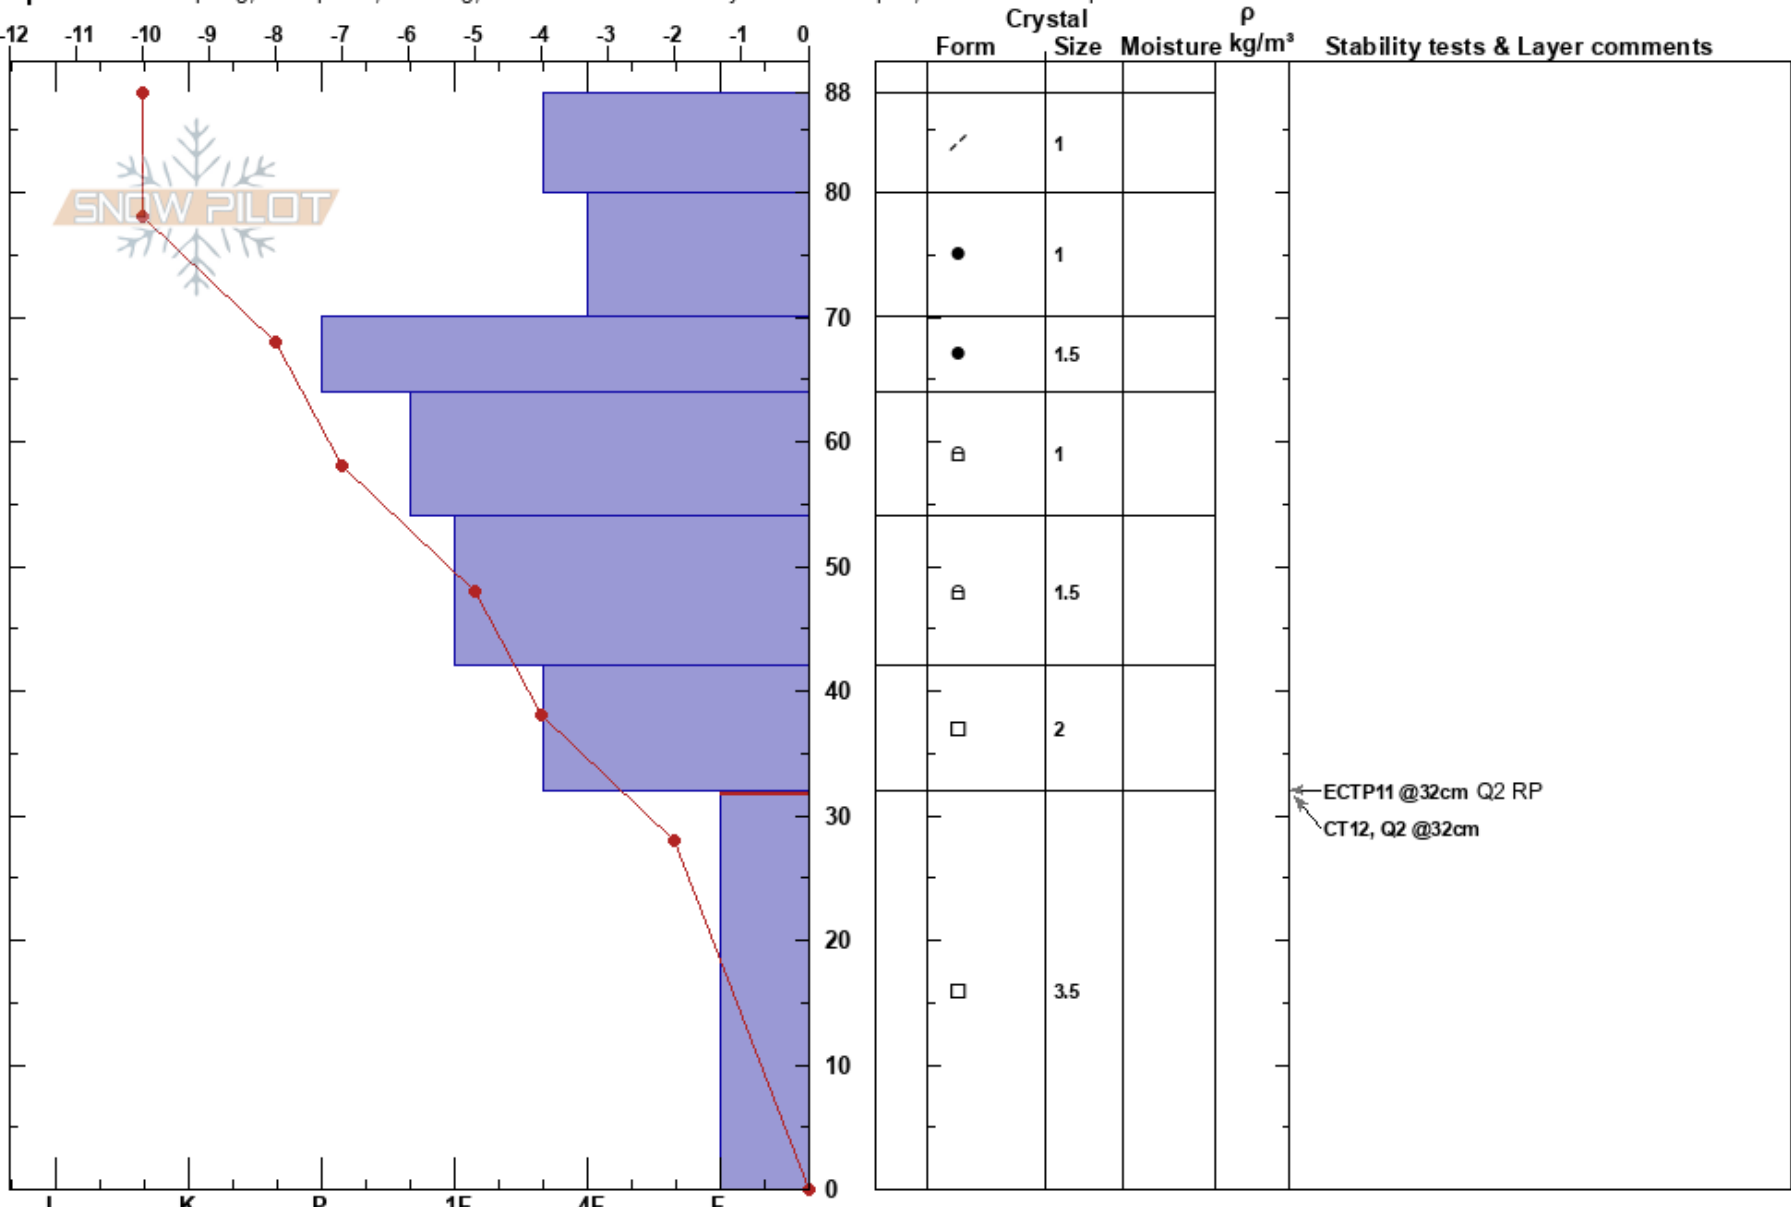

Loveland Pass North
 Loveland Pass
 CO
Elevation: 11690 ft
Aspect: NE

Chris Brown
 12/11/2019 - 4:00pm
Co-ord: 13S 423865W 4391231N
Slope Angle: 27°
Wind Loading: previous

Stability:
Air Temperature: -1°C
Sky Cover: BKN
Precipitation: NO
Wind: W Calm

HS:88
 32-0cm: Problematic layer

Specifics: Collapsing, widespread; Cracking; Recent avalanche activity on similar slopes; Ski tracks on slope

Notes: R2/D2 on same aspect ~1000ft higher