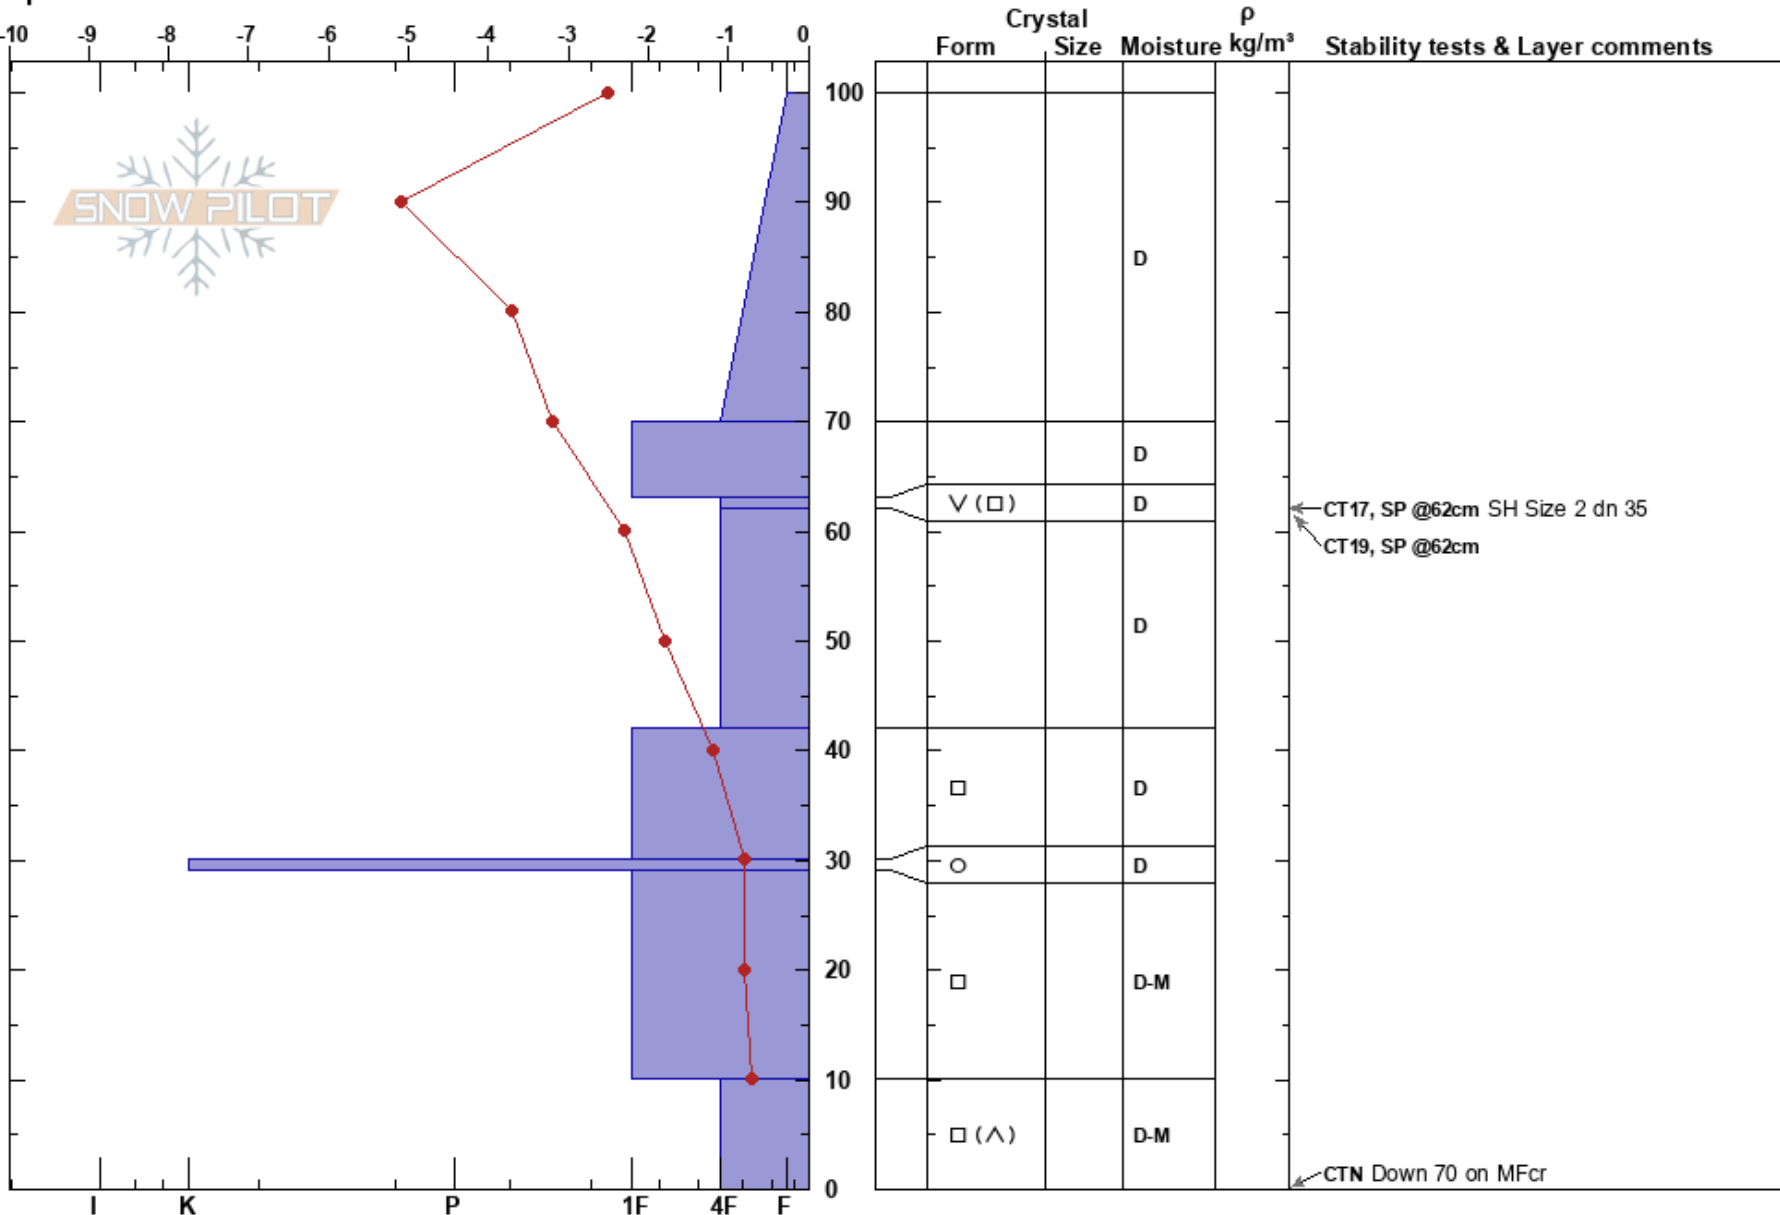

Smoke Boulders
 Selkirks
 BC
 Elevation: 2060 m
 Aspect: SE
 Specifics:

Sue Gould
 11/12/2019 - 11:00
 Co-ord:
 Slope Angle: 26°
 Wind Loading:

Stability:
 Air Temperature:
 Sky Cover: BKN
 Precipitation: S-1
 Wind: Calm

HS:100
 Layer Notes:
 63-62cm: Problematic layer

Notes: Boulder Field in open glades