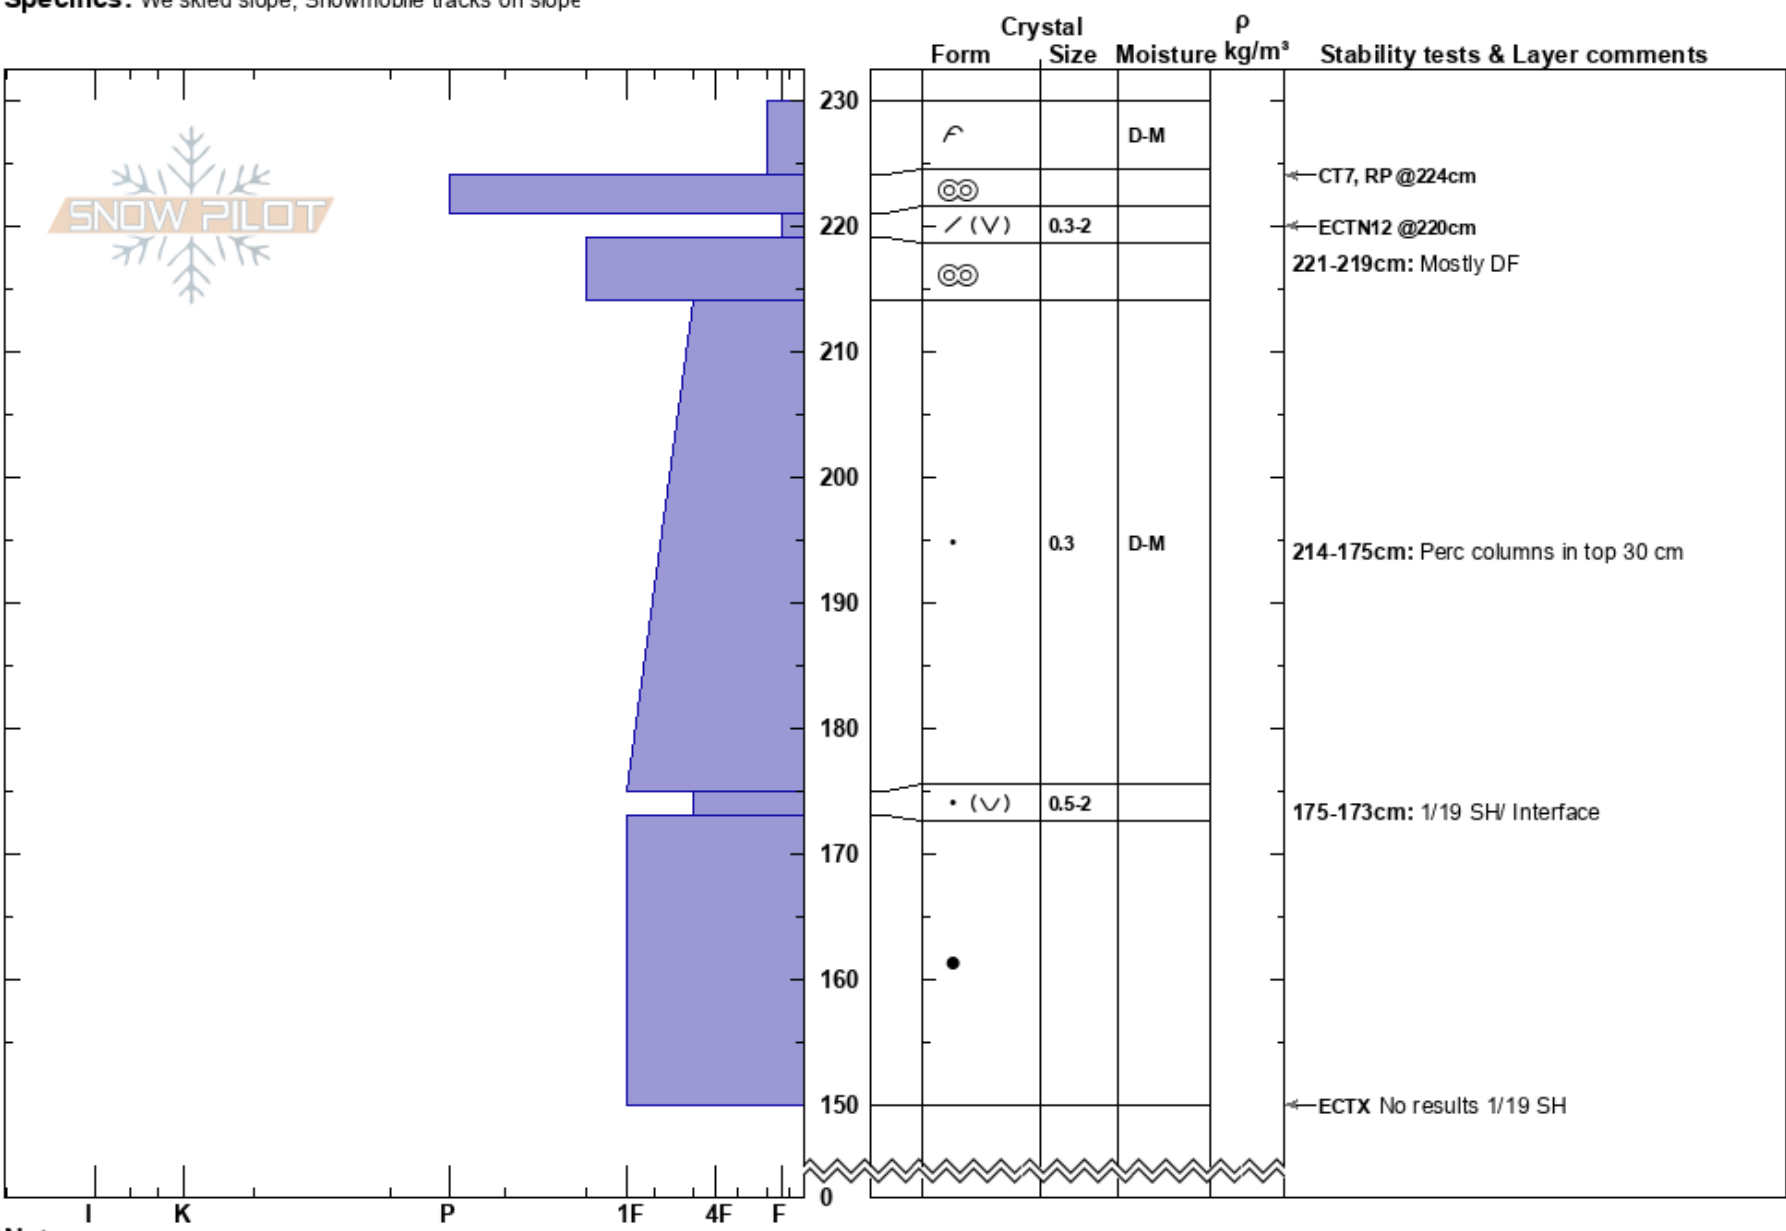

Wolverine Lk Bench blase reardon  
 Grand Mesa 02/11/2017 - 1:45pm  
 CO  
**Elevation:**  
**Aspect:**  
**Specifics:** We skied slope; Snowmobile tracks on slope

**Stability:**  
**Air Temperature:** **HS:**230  
**Sky Cover:** OVC  
**Precipitation:** S2  
**Wind:** W Light Breeze  
**PS:** 6  
**Layer Notes:**  
 221-219cm: Mostly DF  
 214-175cm: Perc columns in top 30 cm  
 175-173cm: 1/19 SH/ Interface