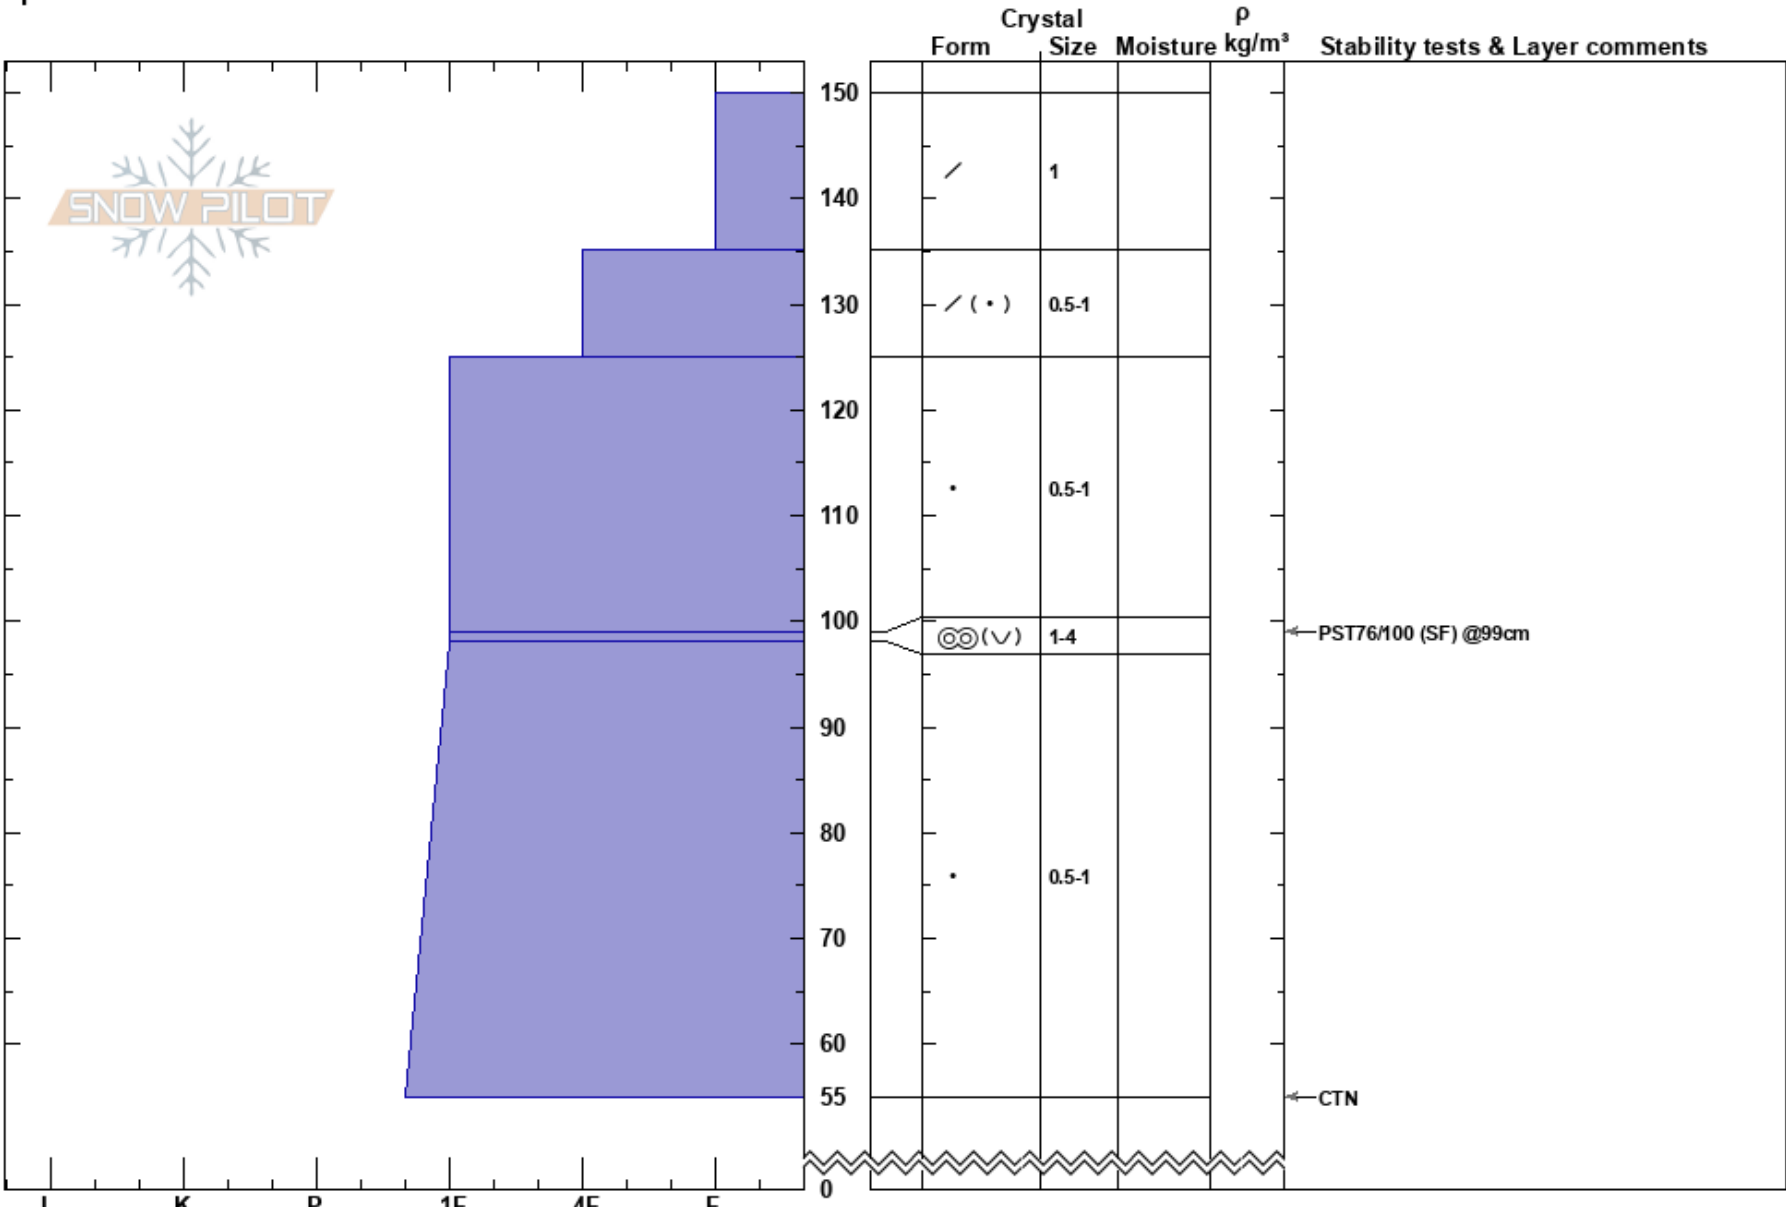

Incline Peak BTL
 Carson Range
 NV
 Elevation: 8990 ft
 Aspect: 10°
 Specifics:

Daryl Teittinen
 12/11/2019 - 11:30am
 Co-ord: 39.30160N, -119.94020W
 Slope Angle: 20°
 Wind Loading: no

Stability: Good
 Air Temperature: 0°C
 Sky Cover: OVC
 Precipitation: S-1
 Wind: W Light Breeze

HS: 150
 PF: 15 99-98cm: Problematic layer
 PS: 6

Notes: 12/6 surface hoar was very difficult to identify at this location.