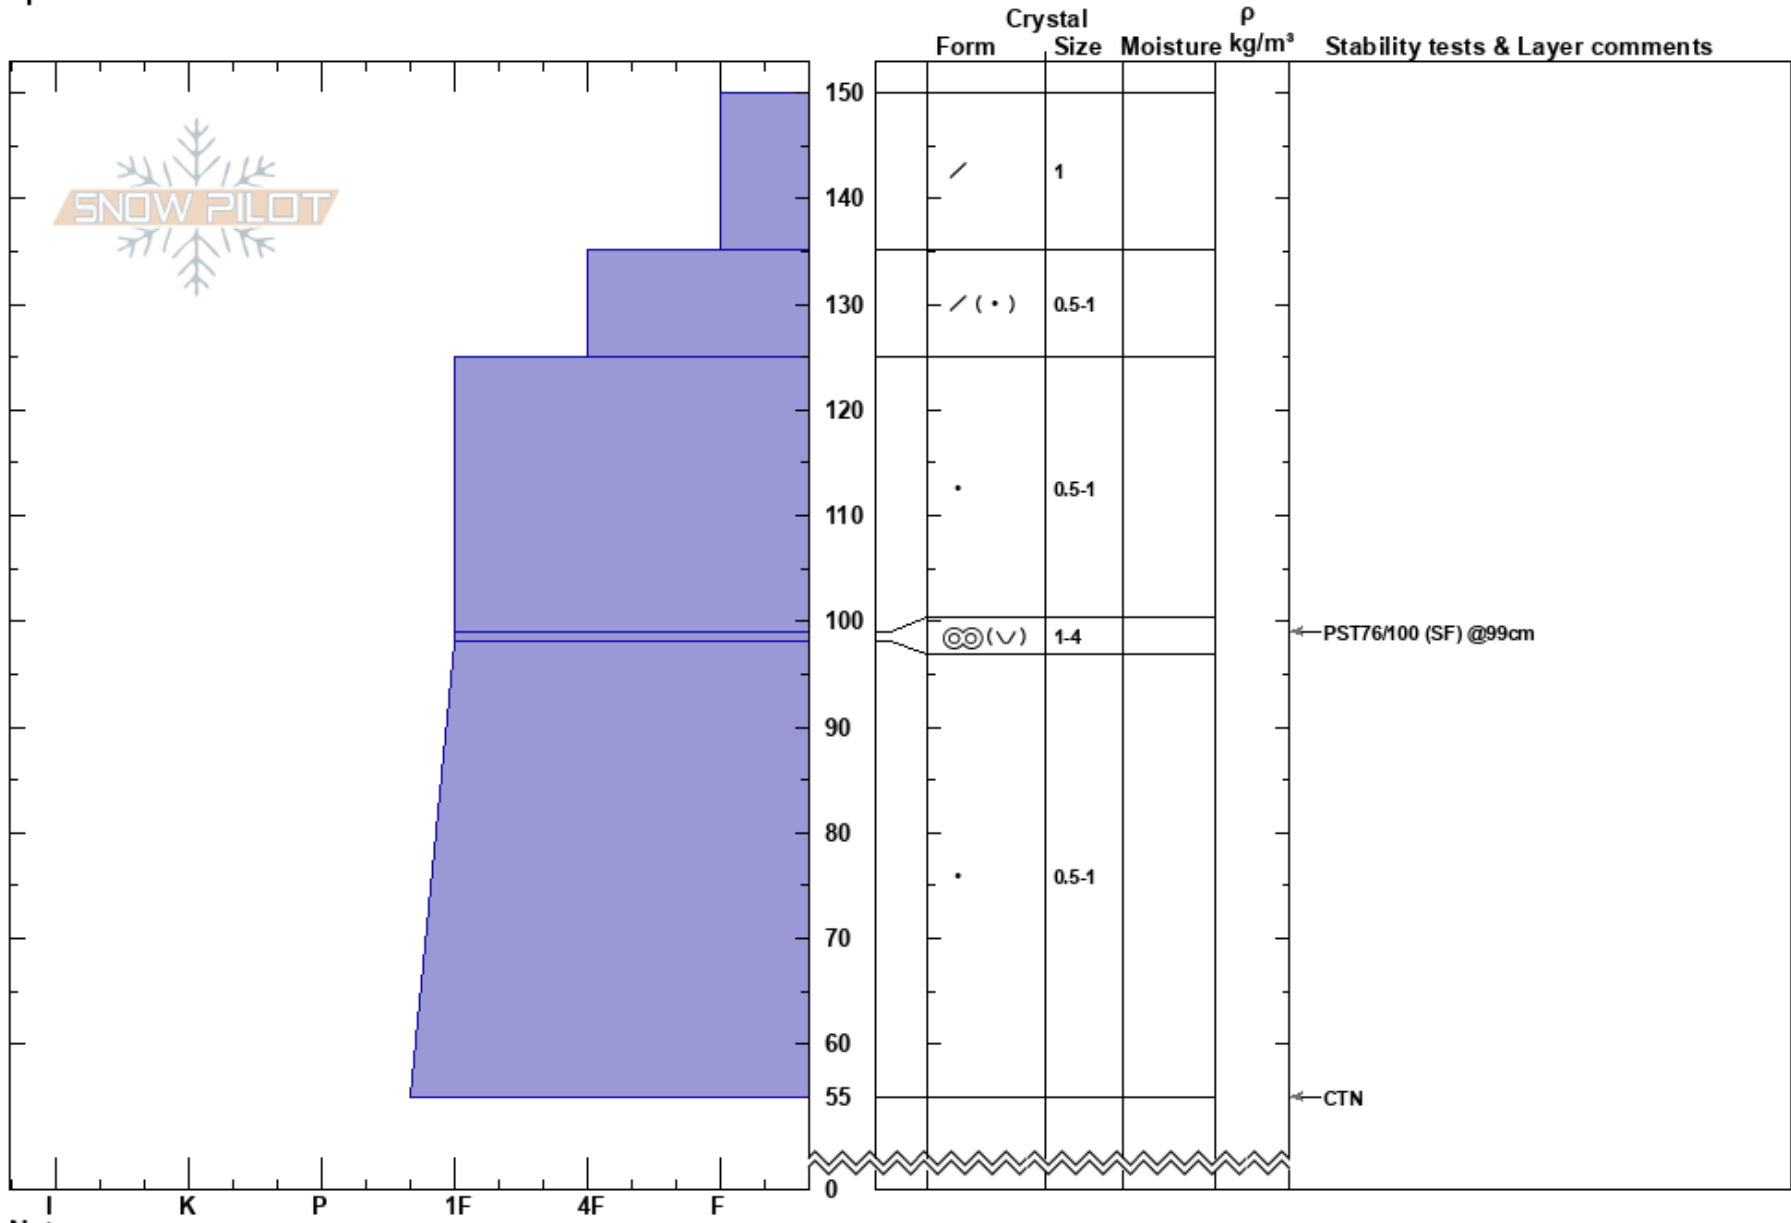

Incline Peak BTL
 Carson Range
 NV
 Elevation: 8990 ft
 Aspect: 10°
 Specifics:

Daryl Teittinen
 12/11/2019 - 11:30am
 Co-ord: 39.30160N, -119.94020W
 Slope Angle: 20°
 Wind Loading: no

Stability: Good
 Air Temperature: 0°C
 Sky Cover: OVC
 Wind: W Light Breeze
 HS: 150
 PF: 15
 PS: 6
 99-98cm: Problematic layer

Notes: 12/6 surface hoar was very difficult to identify at this location.