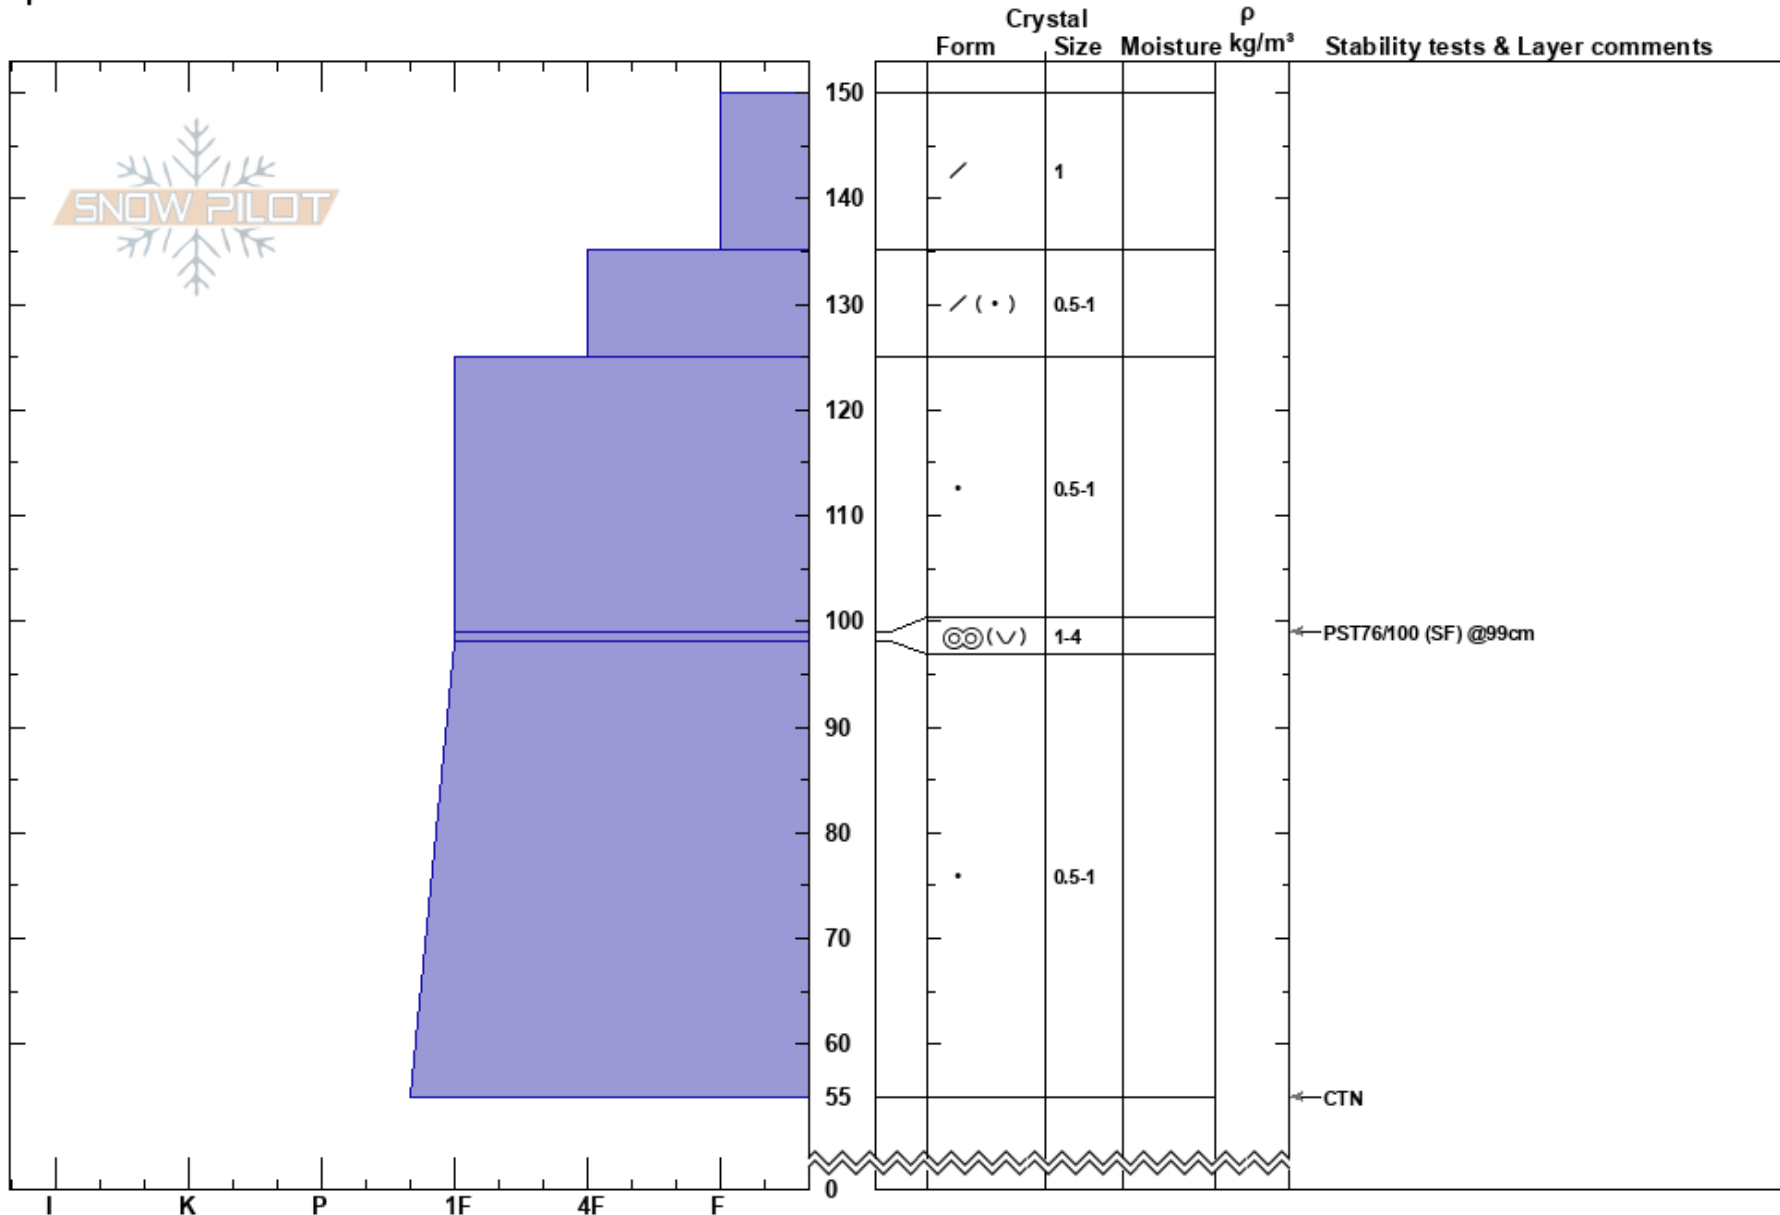

Incline Peak BTL
 Carson Range
 NV
 Elevation: 8990 ft
 Aspect: 10°
 Specifics:

Daryl Teittinen
 12/11/2019 - 11:30am
 Co-ord: 39.30160N, -119.94020W
 Slope Angle: 20°
 Wind Loading: no

Stability: Good
 Air Temperature: 0°C
 Sky Cover: OVC
 Precipitation: S-1
 Wind: W Light Breeze

HS: 150
 PF: 15 99-98cm: Problematic layer
 PS: 6

Notes: 12/6 surface hoar was very difficult to identify at this location.